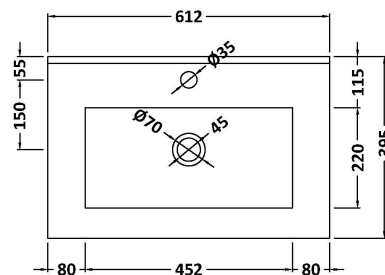

Packaging Dimensions

Height (mm):	380
Width (mm):	620
Depth (mm):	405
Gross Weight (kg):	13.5

Packaging Data

Box Colour:	Brown Cardboard Box
Box Qty:	1
Label Size:	50 x 100
Label Colour:	White Label
Label Qty:	2

Outer Box Dimensions (If Applicable)

Height (mm):	
Width (mm):	
Depth (mm):	
Gross Weight (kg):	
Barcode:	5056462657172

Product Details

Country of Origin:	United Kingdom
Fitting Instruction:	No
CE Certification:	
FSC Certified Materials:	Yes
Colour:	Halifax Oak
Construction Method:	Cam & Wood Dowel
Construction Type:	Rigid
Cabinet Finish:	MFC Textured Woodgrain
Fascia Finish:	MFC Textured Woodgrain
Cabinet Thickness (mm):	18
Fascia Thickness (mm):	18
Drawer Included:	Yes
Drawer Type:	80mm High Metal S/C Inc Galler
No of Shelves:	0
Hinge Type:	Not Applicable
Hinge Included:	No
Adjustable Legs:	No, Not Required
Fixings Included:	Yes
Handle Style:	Modern
Waste Shroud:	Yes
Handle Included:	Yes, Supplied
Handle Type:	D-Shape

Sales Code: NVM003

Description: Minimalist Basin 600mm

Product Dimensions

Height (mm):	170
Width (mm):	600
Depth (mm):	390
Nett Weight (kg):	10.76

Packaging Dimensions

Height (mm):	200
Width (mm):	400
Depth (mm):	620
Gross Weight (kg):	10.76

Packaging Data

Box Colour:	Brown Cardboard Box - Printed
Box Qty:	1
Label Size:	100 x 50
Label Colour:	White Label
Label Qty:	2

Outer Box Dimensions (If Applicable)

Height (mm):	
Width (mm):	
Depth (mm):	
Gross Weight (kg):	
Barcode:	5055146194668