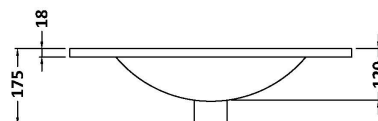

Packaging Dimensions

Height (mm):	380
Width (mm):	620
Depth (mm):	405
Gross Weight (kg):	13.5

Packaging Data

Box Colour:	Brown Cardboard Box
Box Qty:	1
Label Size:	50 x 100
Label Colour:	White Label
Label Qty:	2

Outer Box Dimensions (If Applicable)

Height (mm):	
Width (mm):	
Depth (mm):	
Gross Weight (kg):	
Barcode:	5056462657172

Product Details

Country of Origin:	United Kingdom
Fitting Instruction:	No
CE Certification:	
FSC Certified Materials:	Yes
Colour:	Halifax Oak
Construction Method:	Cam & Wood Dowel
Construction Type:	Rigid
Cabinet Finish:	MFC Textured Woodgrain
Fascia Finish:	MFC Textured Woodgrain
Cabinet Thickness (mm):	18
Fascia Thickness (mm):	18
Drawer Included:	Yes
Drawer Type:	80mm High Metal S/C Inc Galler
No of Shelves:	0
Hinge Type:	Not Applicable
Hinge Included:	No
Adjustable Legs:	No, Not Required
Fixings Included:	Yes
Handle Style:	Modern
Waste Shroud:	Yes
Handle Included:	Yes, Supplied
Handle Type:	D-Shape

Sales Code: NVM003

Description: Minimalist Basin 600mm

Product Dimensions

Height (mm):	170
Width (mm):	600
Depth (mm):	390
Nett Weight (kg):	10.76

Packaging Dimensions

Height (mm):	200
Width (mm):	400
Depth (mm):	620
Gross Weight (kg):	10.76

Packaging Data

Box Colour:	Brown Cardboard Box - Printed
Box Qty:	1
Label Size:	100 x 50
Label Colour:	White Label
Label Qty:	2

Outer Box Dimensions (If Applicable)

Height (mm):	
Width (mm):	
Depth (mm):	
Gross Weight (kg):	
Barcode:	5055146194668