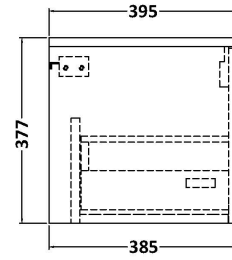

Sales Code: JNU1822B

Description: 600 Wh Single Drawer Vanity & Basin 2

Packaging Details

Barcode: 5056462672083

Sales Code: NPF1822

Description: 600 W/H 1-Drawer Unit (385 Deep)

Product Dimensions

Height (mm):	359
Width (mm):	600
Depth (mm):	385
Nett Weight (kg):	13

Packaging Dimensions

Height (mm):	380
Width (mm):	620
Depth (mm):	405
Gross Weight (kg):	13.5

Packaging Data

Box Colour:	Brown Cardboard Box
Box Qty:	1
Label Size:	50 x 100
Label Colour:	White Label
Label Qty:	2

Sales Code: NVM003

Description: Minimalist Basin 600mm

Product Dimensions

Height (mm):	170
Width (mm):	600
Depth (mm):	390
Nett Weight (kg):	10.76

Packaging Dimensions

Height (mm):	200
Width (mm):	400
Depth (mm):	620
Gross Weight (kg):	10.76

Packaging Data

Box Colour:	Brown Cardboard Box - Printed
Box Qty:	1
Label Size:	100 x 50
Label Colour:	White Label
Label Qty:	2

Outer Box Dimensions (If Applicable)

Height (mm):	
Width (mm):	
Depth (mm):	
Gross Weight (kg):	
Barcode:	5055146194668