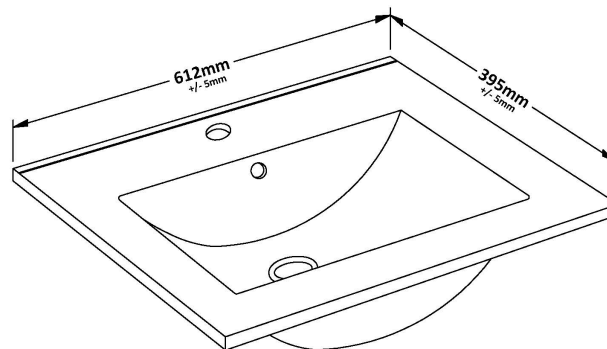

Packaging Dimensions

Height (mm):	380
Width (mm):	620
Depth (mm):	405
Gross Weight (kg):	13.5

Packaging Data

Box Colour:	Brown Cardboard Box
Box Qty:	1
Label Size:	50 x 100
Label Colour:	White Label
Label Qty:	2

Outer Box Dimensions (If Applicable)

Height (mm):	
Width (mm):	
Depth (mm):	
Gross Weight (kg):	
Barcode:	5056462657172

Product Details

Country of Origin:	United Kingdom
Fitting Instruction:	No
CE Certification:	
FSC Certified Materials:	Yes
Colour:	Halifax Oak
Construction Method:	Cam & Wood Dowel
Construction Type:	Rigid
Cabinet Finish:	MFC Textured Woodgrain
Fascia Finish:	MFC Textured Woodgrain
Cabinet Thickness (mm):	18
Fascia Thickness (mm):	18
Drawer Included:	Yes
Drawer Type:	80mm High Metal S/C Inc Galler
No of Shelves:	0
Hinge Type:	Not Applicable
Hinge Included:	No
Adjustable Legs:	No, Not Required
Fixings Included:	Yes
Handle Style:	Modern
Waste Shroud:	Yes
Handle Included:	Yes, Supplied
Handle Type:	D-Shape

Sales Code: NVM003

Description: Minimalist Basin 600mm

Product Dimensions

Height (mm):	170
Width (mm):	600
Depth (mm):	390
Nett Weight (kg):	10.76

Packaging Dimensions

Height (mm):	200
Width (mm):	400
Depth (mm):	620
Gross Weight (kg):	10.76

Packaging Data

Box Colour:	Brown Cardboard Box - Printed
Box Qty:	1
Label Size:	100 x 50
Label Colour:	White Label
Label Qty:	2

Outer Box Dimensions (If Applicable)

Height (mm):	
Width (mm):	
Depth (mm):	
Gross Weight (kg):	
Barcode:	5055146194668