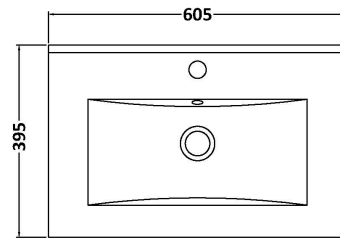

Sales Code: JNU1822B

Description: 600 Wh Single Drawer Vanity & Basin 2

Packaging Details

Barcode: 5056462672083