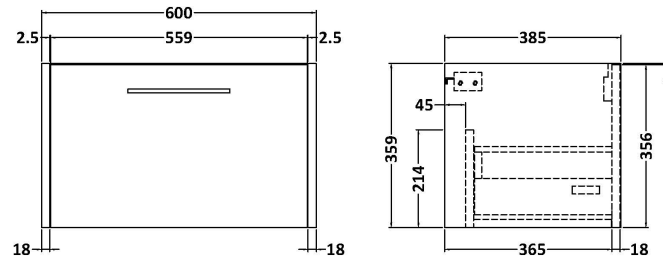

Sales Code: JNU1822B

Description: 600 Wh Single Drawer Vanity & Basin 2

Packaging Details

Barcode: 5056462672083

Sales Code: NPF1822

Description: 600 W/H 1-Drawer Unit (385 Deep)

Product Dimensions

Height (mm):	359
Width (mm):	600
Depth (mm):	385
Nett Weight (kg):	13

Packaging Dimensions

Height (mm):	380
Width (mm):	620
Depth (mm):	405
Gross Weight (kg):	13.5

Packaging Data

Box Colour:	Brown Cardboard Box
Box Qty:	1
Label Size:	50 x 100
Label Colour:	White Label
Label Qty:	2

Sales Code: NVM003

Description: Minimalist Basin 600mm

Product Dimensions

Height (mm):	170
Width (mm):	600
Depth (mm):	390
Nett Weight (kg):	10.76

Packaging Dimensions

Height (mm):	200
Width (mm):	400
Depth (mm):	620
Gross Weight (kg):	10.76

Packaging Data

Box Colour:	Brown Cardboard Box - Printed
Box Qty:	1
Label Size:	100 x 50
Label Colour:	White Label
Label Qty:	2

Outer Box Dimensions (If Applicable)

Height (mm):	
Width (mm):	
Depth (mm):	
Gross Weight (kg):	
Barcode:	5055146194668