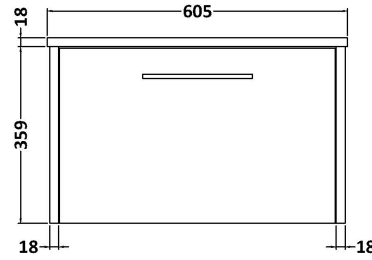

Sales Code: JNU1822B

Description: 600 Wh Single Drawer Vanity & Basin 2

Packaging Details

Barcode: 5056462672083

Sales Code: NPF1822

Description: 600 W/H 1-Drawer Unit (385 Deep)

Product Dimensions

Height (mm):	359
Width (mm):	600
Depth (mm):	385
Nett Weight (kg):	13

Packaging Dimensions

Height (mm):	380
Width (mm):	620
Depth (mm):	405
Gross Weight (kg):	13.5

Packaging Data

Box Colour:	Brown Cardboard Box
Box Qty:	1
Label Size:	50 x 100
Label Colour:	White Label
Label Qty:	2

Sales Code: NVM003

Description: Minimalist Basin 600mm

Product Dimensions

Height (mm):	170
Width (mm):	600
Depth (mm):	390
Nett Weight (kg):	10.76

Packaging Dimensions

Height (mm):	200
Width (mm):	400
Depth (mm):	620
Gross Weight (kg):	10.76

Packaging Data

Box Colour:	Brown Cardboard Box - Printed
Box Qty:	1
Label Size:	100 x 50
Label Colour:	White Label
Label Qty:	2

Outer Box Dimensions (If Applicable)

Height (mm):	
Width (mm):	
Depth (mm):	
Gross Weight (kg):	
Barcode:	5055146194668