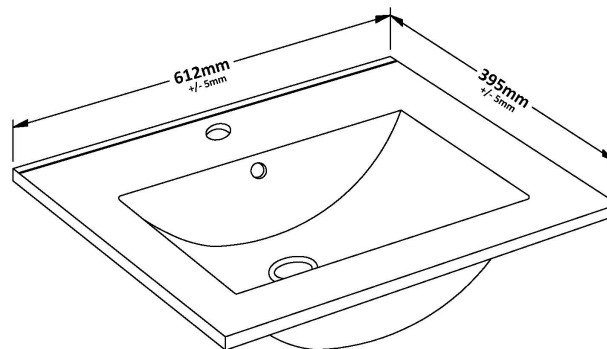

### Product Dimensions

Height (mm):	359
Width (mm):	600
Depth (mm):	385
Nett Weight (kg):	13

### Packaging Dimensions

Height (mm):	380
Width (mm):	620
Depth (mm):	405
Gross Weight (kg):	13.5

### Outer Box Dimensions (If Applicable)

Height (mm):	
Width (mm):	
Depth (mm):	
Gross Weight (kg):	
Barcode:	5056462657141

### Product Dimensions

Height (mm):	170
Width (mm):	600
Depth (mm):	390
Nett Weight (kg):	10.76