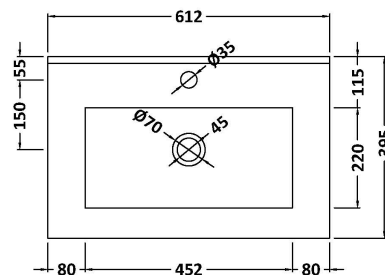

### Product Dimensions

Height (mm):	359
Width (mm):	600
Depth (mm):	385
Nett Weight (kg):	13

### Packaging Dimensions

Height (mm):	380
Width (mm):	620
Depth (mm):	405
Gross Weight (kg):	13.5

### Outer Box Dimensions (If Applicable)

Height (mm):	
Width (mm):	
Depth (mm):	
Gross Weight (kg):	
Barcode:	5056462657141

### Product Dimensions

Height (mm):	170
Width (mm):	600
Depth (mm):	390
Nett Weight (kg):	10.76