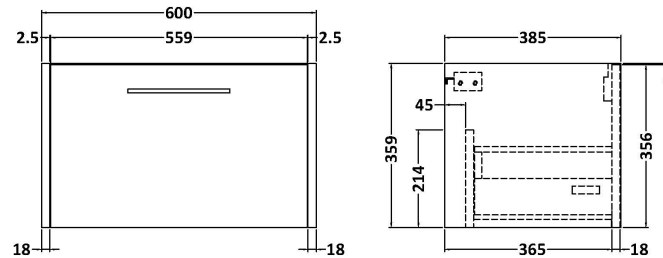

### Product Dimensions

Height (mm):	359
Width (mm):	600
Depth (mm):	385
Nett Weight (kg):	13

### Packaging Dimensions

Height (mm):	380
Width (mm):	620
Depth (mm):	405
Gross Weight (kg):	13.5

### Product Dimensions

Height (mm):	170
Width (mm):	600
Depth (mm):	390
Nett Weight (kg):	10.76

### Packaging Dimensions

Height (mm):	200
Width (mm):	400
Depth (mm):	620
Gross Weight (kg):	10.76