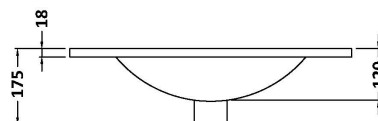

### Product Dimensions

Height (mm):	359
Width (mm):	600
Depth (mm):	385
Nett Weight (kg):	13

### Outer Box Dimensions (If Applicable)

Height (mm):	
Width (mm):	
Depth (mm):	
Gross Weight (kg):	
Barcode:	5056462657141

### Product Dimensions

Height (mm):	170
Width (mm):	600
Depth (mm):	390
Nett Weight (kg):	10.76