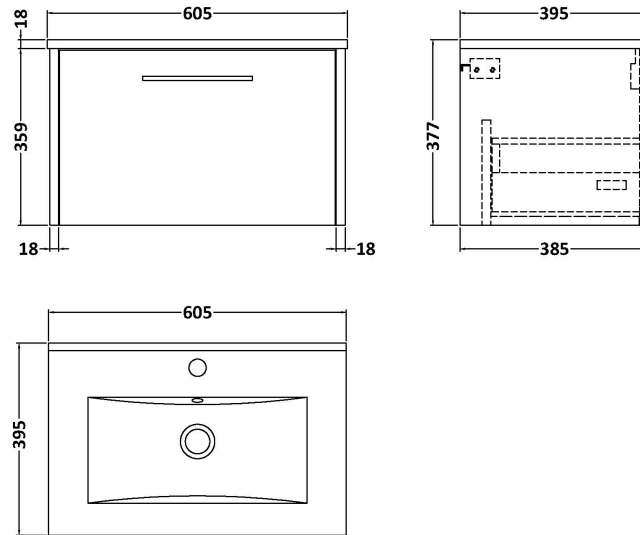

Sales Code: JNU2222B

Description: 600 Wh Single Drawer Vanity & Basin 2

Packaging Details

Barcode: 5056462671871