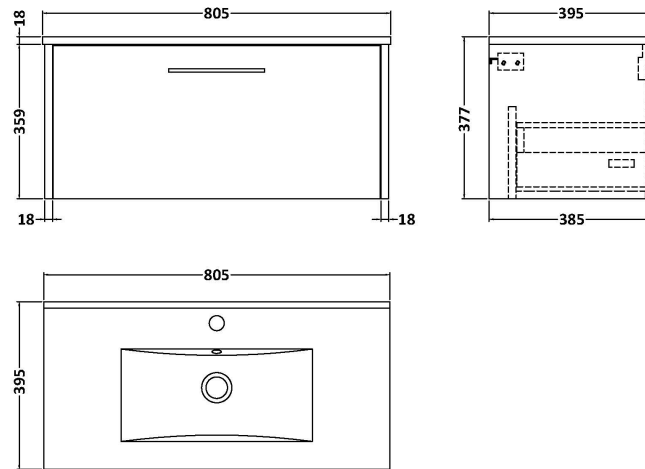

Sales Code: JNU2325B

Description: 800 Wh Single Drawer Vanity & Basin 2

Packaging Details

Barcode: 5056462672649