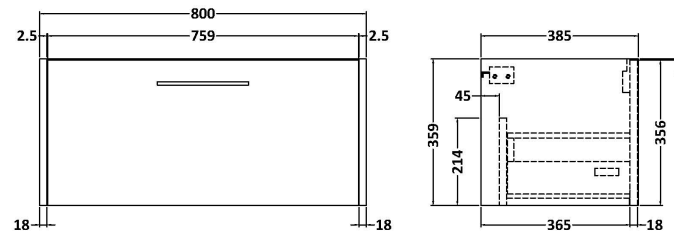

### Product Dimensions

Height (mm):	359
Width (mm):	800
Depth (mm):	385
Nett Weight (kg):	17.5

### Packaging Dimensions

Height (mm):	380
Width (mm):	820
Depth (mm):	405
Gross Weight (kg):	18

### Product Dimensions

Height (mm):	170
Width (mm):	800
Depth (mm):	390
Nett Weight (kg):	16.9

### Packaging Dimensions

Height (mm):	400
Width (mm):	820
Depth (mm):	200
Gross Weight (kg):	16.9