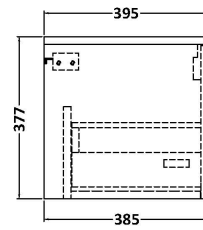

Sales Code: JNU2225B

Description: 800 Wh Single Drawer Vanity & Basin 2

Packaging Details

Barcode: 5056462672571

Sales Code: NPF2225

Description: 800 W/H 1-Drawer Unit (385 Deep)

Product Dimensions

Height (mm):	359
Width (mm):	800
Depth (mm):	385
Nett Weight (kg):	17.5

Packaging Dimensions

Height (mm):	380
Width (mm):	820
Depth (mm):	405
Gross Weight (kg):	18

Packaging Data

Box Colour:	Brown Cardboard Box
Box Qty:	1
Label Size:	50 x 100
Label Colour:	White Label
Label Qty:	2

Outer Box Dimensions (If Applicable)

Height (mm):	
Width (mm):	
Depth (mm):	
Gross Weight (kg):	
Barcode:	5056462657196

Product Details

Country of Origin:	United Kingdom
Fitting Instruction:	No
CE Certification:	
FSC Certified Materials:	Yes
Colour:	Graphite Grey Woodgrain
Construction Method:	Cam & Wood Dowel
Construction Type:	Rigid
Cabinet Finish:	MFC Textured Woodgrain
Fascia Finish:	MFC Textured Woodgrain
Cabinet Thickness (mm):	18
Fascia Thickness (mm):	18
Drawer Included:	Yes
Drawer Type:	80mm High Metal S/C Inc Galler
No of Shelves:	0
Hinge Type:	Not Applicable
Hinge Included:	No
Adjustable Legs:	No, Not Required
Fixings Included:	Yes
Handle Style:	Modern
Waste Shroud:	Yes
Handle Included:	Yes, Supplied
Handle Type:	D-Shape

Sales Code: NVM005

Description: Minimalist Basin 800mm

Product Dimensions

Height (mm):	170
Width (mm):	800
Depth (mm):	390
Nett Weight (kg):	16.9

Packaging Dimensions

Height (mm):	400
Width (mm):	820
Depth (mm):	200
Gross Weight (kg):	16.9