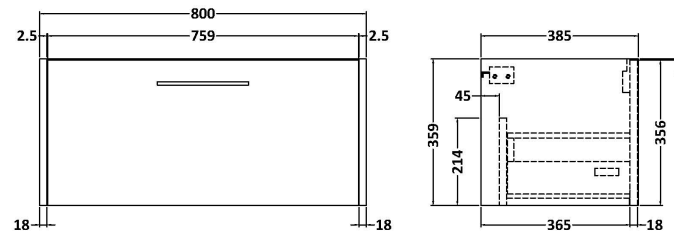

Sales Code: JNU2225B

Description: 800 Wh Single Drawer Vanity & Basin 2

Packaging Details

Barcode: 5056462672571

Sales Code: NPF2225

Description: 800 W/H 1-Drawer Unit (385 Deep)

Product Dimensions

Height (mm):	359
Width (mm):	800
Depth (mm):	385
Nett Weight (kg):	17.5

Packaging Dimensions

Height (mm):	380
Width (mm):	820
Depth (mm):	405
Gross Weight (kg):	18

Packaging Data

Box Colour:	Brown Cardboard Box
Box Qty:	1
Label Size:	50 x 100
Label Colour:	White Label
Label Qty:	2

Sales Code: NVM005

Description: Minimalist Basin 800mm

Product Dimensions

Height (mm):	170
Width (mm):	800
Depth (mm):	390
Nett Weight (kg):	16.9

Packaging Dimensions

Height (mm):	400
Width (mm):	820
Depth (mm):	200
Gross Weight (kg):	16.9

Packaging Data

Box Colour:	Brown Cardboard Box - Printed
Box Qty:	1
Label Size:	100 x 50
Label Colour:	White Label
Label Qty:	2

Outer Box Dimensions (If Applicable)

Height (mm):	
Width (mm):	
Depth (mm):	
Gross Weight (kg):	
Barcode:	5055146194675