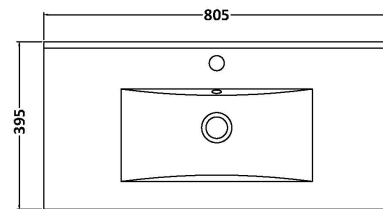

Sales Code: JNU2225B

Description: 800 Wh Single Drawer Vanity & Basin 2

Packaging Details

Barcode: 5056462672571

Sales Code: NPF2225

Description: 800 W/H 1-Drawer Unit (385 Deep)

Product Dimensions

Height (mm):	359
Width (mm):	800
Depth (mm):	385
Nett Weight (kg):	17.5

Packaging Dimensions

Height (mm):	380
Width (mm):	820
Depth (mm):	405
Gross Weight (kg):	18

Packaging Data

Box Colour:	Brown Cardboard Box
Box Qty:	1
Label Size:	50 x 100
Label Colour:	White Label
Label Qty:	2

Outer Box Dimensions (If Applicable)

Height (mm):	
Width (mm):	
Depth (mm):	
Gross Weight (kg):	
Barcode:	5056462657196

Product Details

Country of Origin:	United Kingdom
Fitting Instruction:	No
CE Certification:	
FSC Certified Materials:	Yes
Colour:	Graphite Grey Woodgrain
Construction Method:	Cam & Wood Dowel
Construction Type:	Rigid
Cabinet Finish:	MFC Textured Woodgrain
Fascia Finish:	MFC Textured Woodgrain
Cabinet Thickness (mm):	18
Fascia Thickness (mm):	18
Drawer Included:	Yes
Drawer Type:	80mm High Metal S/C Inc Galler
No of Shelves:	0
Hinge Type:	Not Applicable
Hinge Included:	No
Adjustable Legs:	No, Not Required
Fixings Included:	Yes
Handle Style:	Modern
Waste Shroud:	Yes
Handle Included:	Yes, Supplied
Handle Type:	D-Shape

Sales Code: NVM005

Description: Minimalist Basin 800mm

Product Dimensions

Height (mm):	170
Width (mm):	800
Depth (mm):	390
Nett Weight (kg):	16.9

Packaging Dimensions

Height (mm):	400
Width (mm):	820
Depth (mm):	200
Gross Weight (kg):	16.9