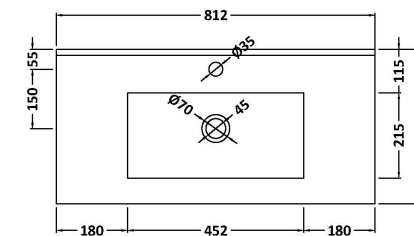

Packaging Dimensions

Height (mm):	380
Width (mm):	820
Depth (mm):	405
Gross Weight (kg):	18

Packaging Data

Box Colour:	Brown Cardboard Box
Box Qty:	1
Label Size:	50 x 100
Label Colour:	White Label
Label Qty:	2

Outer Box Dimensions (If Applicable)

Height (mm):	
Width (mm):	
Depth (mm):	
Gross Weight (kg):	
Barcode:	5056462657196

Product Details

Country of Origin:	United Kingdom
Fitting Instruction:	No
CE Certification:	
FSC Certified Materials:	Yes
Colour:	Graphite Grey Woodgrain
Construction Method:	Cam & Wood Dowel
Construction Type:	Rigid
Cabinet Finish:	MFC Textured Woodgrain
Fascia Finish:	MFC Textured Woodgrain
Cabinet Thickness (mm):	18
Fascia Thickness (mm):	18
Drawer Included:	Yes
Drawer Type:	80mm High Metal S/C Inc Galler
No of Shelves:	0
Hinge Type:	Not Applicable
Hinge Included:	No
Adjustable Legs:	No, Not Required
Fixings Included:	Yes
Handle Style:	Modern
Waste Shroud:	Yes
Handle Included:	Yes, Supplied
Handle Type:	D-Shape

Sales Code: NVM005

Description: Minimalist Basin 800mm

Product Dimensions

Height (mm):	170
Width (mm):	800
Depth (mm):	390
Nett Weight (kg):	16.9

Packaging Dimensions

Height (mm):	400
Width (mm):	820
Depth (mm):	200
Gross Weight (kg):	16.9

Packaging Data

Box Colour:	Brown Cardboard Box - Printed
Box Qty:	1
Label Size:	100 x 50
Label Colour:	White Label
Label Qty:	2

Outer Box Dimensions (If Applicable)

Height (mm):	
Width (mm):	
Depth (mm):	
Gross Weight (kg):	
Barcode:	5055146194675