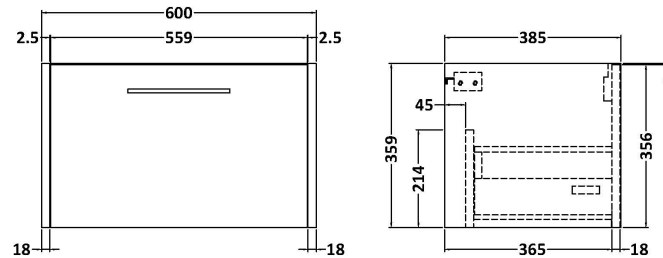

Sales Code: NPF2322

Description: 600 W/H 1-Drawer Unit (385 Deep)

Product Dimensions

Height (mm):	359
Width (mm):	600
Depth (mm):	385
Nett Weight (kg):	13

Packaging Dimensions

Height (mm):	380
Width (mm):	620
Depth (mm):	405
Gross Weight (kg):	13.5

Packaging Data

Box Colour:	Brown Cardboard Box
Box Qty:	1
Label Size:	50 x 100
Label Colour:	White Label
Label Qty:	2

Outer Box Dimensions (If Applicable)

Height (mm):	
Width (mm):	
Depth (mm):	
Gross Weight (kg):	
Barcode:	5056462657158

Product Details

Country of Origin:	United Kingdom
Fitting Instruction:	No
CE Certification:	
FSC Certified Materials:	Yes
Colour:	Monument Grey
Construction Method:	Cam & Wood Dowel
Construction Type:	Rigid
Cabinet Finish:	MFC Smooth Matt
Fascia Finish:	MFC Smooth Matt
Cabinet Thickness (mm):	18
Fascia Thickness (mm):	18
Drawer Included:	Yes
Drawer Type:	80mm High Metal S/C Inc Galler
No of Shelves:	0
Hinge Type:	Not Applicable
Hinge Included:	No
Adjustable Legs:	No, Not Required
Fixings Included:	Yes
Handle Style:	Modern
Waste Shroud:	Yes
Handle Included:	Yes, Supplied
Handle Type:	D-Shape