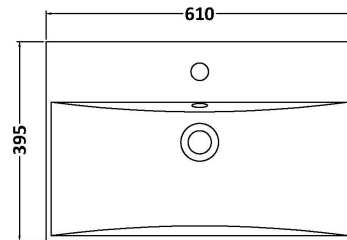

Sales Code: JNU2322D

Description: 600 Wh Single Drawer Vanity & Basin 3

Packaging Details

Barcode: 5056462671956