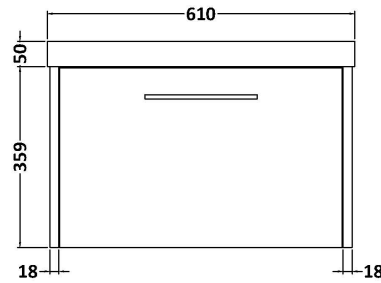

Sales Code: JNU2322D

Description: 600 Wh Single Drawer Vanity & Basin 3

Packaging Details

Barcode: 5056462671956