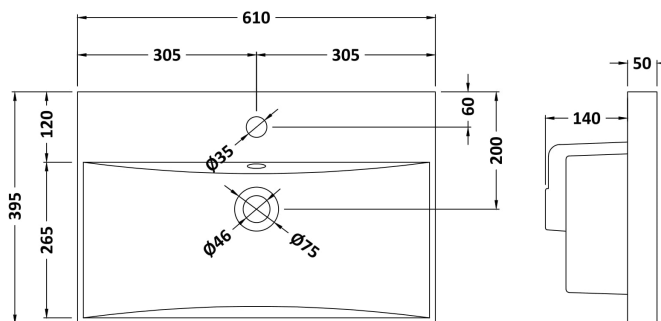

Packaging Dimensions

Height (mm):	380
Width (mm):	620
Depth (mm):	405
Gross Weight (kg):	13.5

Packaging Data

Box Colour:	Brown Cardboard Box
Box Qty:	1
Label Size:	50 x 100
Label Colour:	White Label
Label Qty:	2

Outer Box Dimensions (If Applicable)

Height (mm):	
Width (mm):	
Depth (mm):	
Gross Weight (kg):	
Barcode:	5056462657158

Product Details

Country of Origin:	United Kingdom
Fitting Instruction:	No
CE Certification:	
FSC Certified Materials:	Yes
Colour:	Monument Grey
Construction Method:	Cam & Wood Dowel
Construction Type:	Rigid
Cabinet Finish:	MFC Smooth Matt
Fascia Finish:	MFC Smooth Matt
Cabinet Thickness (mm):	18
Fascia Thickness (mm):	18
Drawer Included:	Yes
Drawer Type:	80mm High Metal S/C Inc Galler
No of Shelves:	0
Hinge Type:	Not Applicable
Hinge Included:	No
Adjustable Legs:	No, Not Required
Fixings Included:	Yes
Handle Style:	Modern
Waste Shroud:	Yes
Handle Included:	Yes, Supplied
Handle Type:	D-Shape

Sales Code: NVM033

Description: 600 Thin Edged Basin 1Th

Product Dimensions

Height (mm):	170
Width (mm):	610
Depth (mm):	395
Nett Weight (kg):	11

Packaging Dimensions

Height (mm):	190
Width (mm):	630
Depth (mm):	415
Gross Weight (kg):	11.5

Packaging Data

Box Colour:	Brown Cardboard Box - Printed
Box Qty:	1
Label Size:	100 x 50
Label Colour:	White Label
Label Qty:	2

Outer Box Dimensions (If Applicable)

Height (mm):	
Width (mm):	
Depth (mm):	
Gross Weight (kg):	
Barcode:	5056211853428