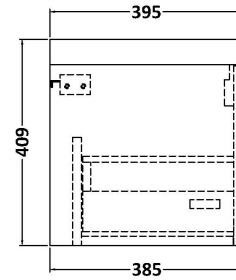

Sales Code: JNU2322D

Description: 600 Wh Single Drawer Vanity & Basin 3

Packaging Details

Barcode: 5056462671956

Sales Code: NPF2322

Description: 600 W/H 1-Drawer Unit (385 Deep)

Product Dimensions

Height (mm):	359
Width (mm):	600
Depth (mm):	385
Nett Weight (kg):	13

Packaging Dimensions

Height (mm):	380
Width (mm):	620
Depth (mm):	405
Gross Weight (kg):	13.5

Packaging Data

Box Colour:	Brown Cardboard Box
Box Qty:	1
Label Size:	50 x 100
Label Colour:	White Label
Label Qty:	2

Outer Box Dimensions (If Applicable)

Height (mm):	
Width (mm):	
Depth (mm):	
Gross Weight (kg):	
Barcode:	5056462657158

Product Details

Country of Origin:	United Kingdom
Fitting Instruction:	No
CE Certification:	
FSC Certified Materials:	Yes
Colour:	Monument Grey
Construction Method:	Cam & Wood Dowel
Construction Type:	Rigid
Cabinet Finish:	MFC Smooth Matt
Fascia Finish:	MFC Smooth Matt
Cabinet Thickness (mm):	18
Fascia Thickness (mm):	18
Drawer Included:	Yes
Drawer Type:	80mm High Metal S/C Inc Galler
No of Shelves:	0
Hinge Type:	Not Applicable
Hinge Included:	No
Adjustable Legs:	No, Not Required
Fixings Included:	Yes
Handle Style:	Modern
Waste Shroud:	Yes
Handle Included:	Yes, Supplied
Handle Type:	D-Shape

Sales Code: NVM033

Description: 600 Thin Edged Basin 1Th

Product Dimensions

Height (mm):	170
Width (mm):	610
Depth (mm):	395
Nett Weight (kg):	11

Packaging Dimensions

Height (mm):	190
Width (mm):	630
Depth (mm):	415
Gross Weight (kg):	11.5