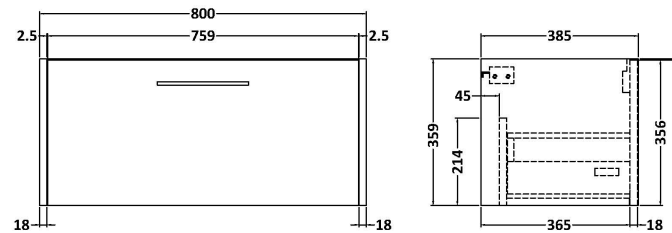

Sales Code: JNU1825D

Description: 800 Wh Single Drawer Vanity & Basin 3

Packaging Details

Barcode: 5056462672793

Sales Code: NPF1825

Description: 800 W/H 1-Drawer Unit (385 Deep)

Product Dimensions

Height (mm):	359
Width (mm):	800
Depth (mm):	385
Nett Weight (kg):	17.5

Packaging Dimensions

Height (mm):	380
Width (mm):	820
Depth (mm):	405
Gross Weight (kg):	18

Packaging Data

Box Colour:	Brown Cardboard Box
Box Qty:	1
Label Size:	50 x 100
Label Colour:	White Label
Label Qty:	2

Sales Code: NVM035

Description: 800 Thin Edged Basin 1Th

Product Dimensions

Height (mm):	170
Width (mm):	810
Depth (mm):	395
Nett Weight (kg):	14.5

Packaging Dimensions

Height (mm):	190
Width (mm):	830
Depth (mm):	415
Gross Weight (kg):	15

Packaging Data

Box Colour:	Brown Cardboard Box
Box Qty:	1
Label Size:	100 x 50
Label Colour:	White Label
Label Qty:	2

Outer Box Dimensions (If Applicable)

Height (mm):	
Width (mm):	
Depth (mm):	
Gross Weight (kg):	
Barcode:	5056211853435