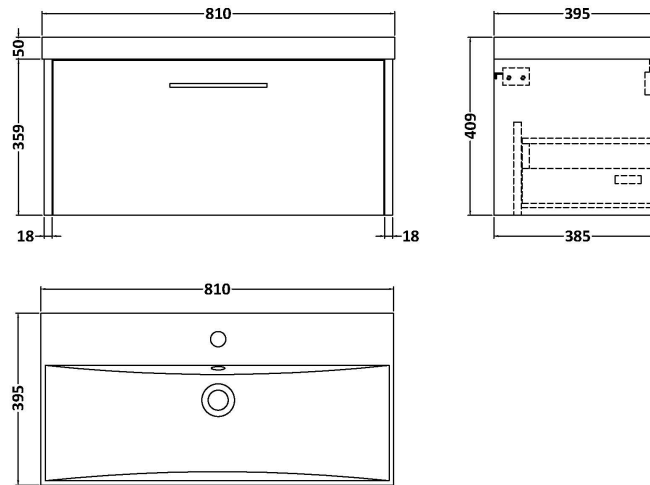

Sales Code: JNU1825D

Description: 800 Wh Single Drawer Vanity & Basin 3

Packaging Details

Barcode: 5056462672793

Sales Code: NPF1825

Description: 800 W/H 1-Drawer Unit (385 Deep)

Product Dimensions

Height (mm):	359
Width (mm):	800
Depth (mm):	385
Nett Weight (kg):	17.5

Packaging Dimensions

Height (mm):	380
Width (mm):	820
Depth (mm):	405
Gross Weight (kg):	18

Packaging Data

Box Colour:	Brown Cardboard Box
Box Qty:	1
Label Size:	50 x 100
Label Colour:	White Label
Label Qty:	2

Sales Code: NVM035

Description: 800 Thin Edged Basin 1Th

Product Dimensions

Height (mm):	170
Width (mm):	810
Depth (mm):	395
Nett Weight (kg):	14.5

Packaging Dimensions

Height (mm):	190
Width (mm):	830
Depth (mm):	415
Gross Weight (kg):	15

Packaging Data

Box Colour:	Brown Cardboard Box
Box Qty:	1
Label Size:	100 x 50
Label Colour:	White Label
Label Qty:	2

Outer Box Dimensions (If Applicable)

Height (mm):	
Width (mm):	
Depth (mm):	
Gross Weight (kg):	
Barcode:	5056211853435