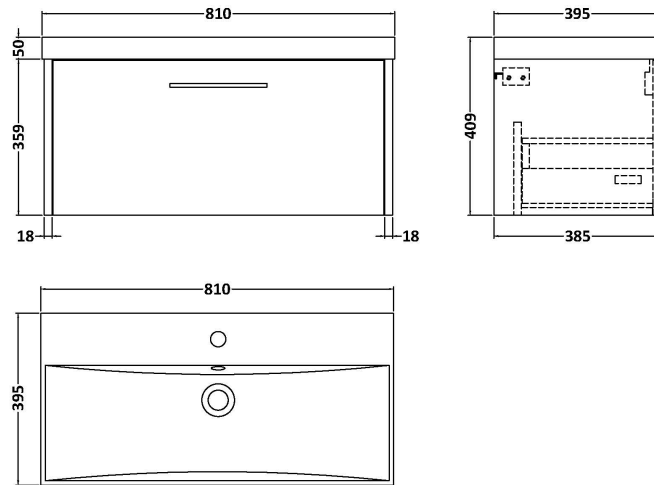

Sales Code: JNU2225D

Description: 800 Wh Single Drawer Vanity & Basin 3

Packaging Details

Barcode: 5056462672588