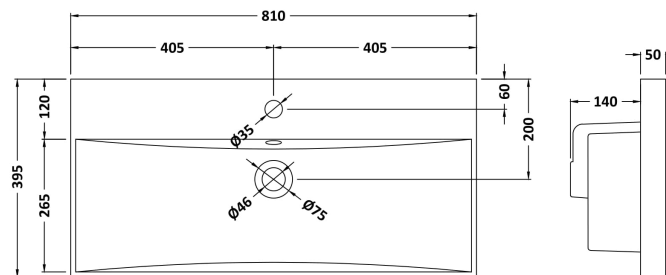

Packaging Dimensions

Height (mm):	380
Width (mm):	820
Depth (mm):	405
Gross Weight (kg):	18

Packaging Data

Box Colour:	Brown Cardboard Box
Box Qty:	1
Label Size:	50 x 100
Label Colour:	White Label
Label Qty:	2

Outer Box Dimensions (If Applicable)

Height (mm):	
Width (mm):	
Depth (mm):	
Gross Weight (kg):	
Barcode:	5056462657196

Product Details

Country of Origin:	United Kingdom
Fitting Instruction:	No
CE Certification:	
FSC Certified Materials:	Yes
Colour:	Graphite Grey Woodgrain
Construction Method:	Cam & Wood Dowel
Construction Type:	Rigid
Cabinet Finish:	MFC Textured Woodgrain
Fascia Finish:	MFC Textured Woodgrain
Cabinet Thickness (mm):	18
Fascia Thickness (mm):	18
Drawer Included:	Yes
Drawer Type:	80mm High Metal S/C Inc Galler
No of Shelves:	0
Hinge Type:	Not Applicable
Hinge Included:	No
Adjustable Legs:	No, Not Required
Fixings Included:	Yes
Handle Style:	Modern
Waste Shroud:	Yes
Handle Included:	Yes, Supplied
Handle Type:	D-Shape

Sales Code: NVM035

Description: 800 Thin Edged Basin 1Th

Product Dimensions

Height (mm):	170
Width (mm):	810
Depth (mm):	395
Nett Weight (kg):	14.5

Packaging Dimensions

Height (mm):	190
Width (mm):	830
Depth (mm):	415
Gross Weight (kg):	15

Packaging Data

Box Colour:	Brown Cardboard Box
Box Qty:	1
Label Size:	100 x 50
Label Colour:	White Label
Label Qty:	2

Outer Box Dimensions (If Applicable)

Height (mm):	
Width (mm):	
Depth (mm):	
Gross Weight (kg):	
Barcode:	5056211853435