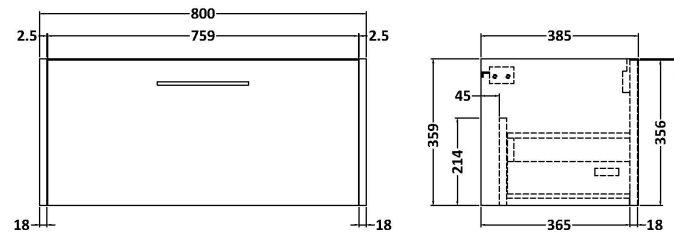

Sales Code: NPF2225

Description: 800 W/H 1-Drawer Unit (385 Deep)

Product Dimensions

Height (mm):	359
Width (mm):	800
Depth (mm):	385
Nett Weight (kg):	17.5

Packaging Dimensions

Height (mm):	380
Width (mm):	820
Depth (mm):	405
Gross Weight (kg):	18

Packaging Data

Box Colour:	Brown Cardboard Box
Box Qty:	1
Label Size:	50 x 100
Label Colour:	White Label
Label Qty:	2

Outer Box Dimensions (If Applicable)

Height (mm):	
Width (mm):	
Depth (mm):	
Gross Weight (kg):	
Barcode:	5056462657196

Product Details

Country of Origin:	United Kingdom
Fitting Instruction:	No
CE Certification:	
FSC Certified Materials:	Yes
Colour:	Graphite Grey Woodgrain
Construction Method:	Cam & Wood Dowel
Construction Type:	Rigid
Cabinet Finish:	MFC Textured Woodgrain
Fascia Finish:	MFC Textured Woodgrain
Cabinet Thickness (mm):	18
Fascia Thickness (mm):	18
Drawer Included:	Yes
Drawer Type:	80mm High Metal S/C Inc Galler
No of Shelves:	0
Hinge Type:	Not Applicable
Hinge Included:	No
Adjustable Legs:	No, Not Required
Fixings Included:	Yes
Handle Style:	Modern
Waste Shroud:	Yes
Handle Included:	Yes, Supplied
Handle Type:	D-Shape