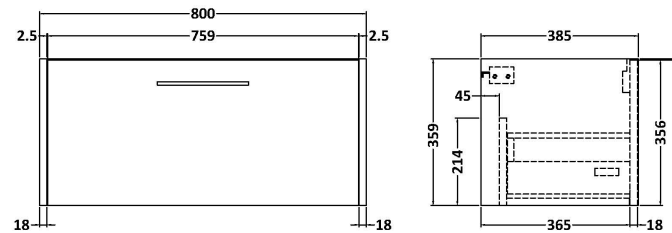

Sales Code: JNU1825G

Description: 800 Wh Single Drawer Vanity & Basin 4

Packaging Details

Barcode: 5056462681450

Sales Code: NPF1825

Description: 800 W/H 1-Drawer Unit (385 Deep)

Product Dimensions

Height (mm):	359
Width (mm):	800
Depth (mm):	385
Nett Weight (kg):	17.5

Packaging Dimensions

Height (mm):	380
Width (mm):	820
Depth (mm):	405
Gross Weight (kg):	18

Packaging Data

Box Colour:	Brown Cardboard Box
Box Qty:	1
Label Size:	50 x 100
Label Colour:	White Label
Label Qty:	2

Sales Code: NVM045

Description: 800 Curved Basin 1Th

Product Dimensions

Height (mm):	160
Width (mm):	810
Depth (mm):	440
Nett Weight (kg):	15

Packaging Dimensions

Height (mm):	190
Width (mm):	830
Depth (mm):	415
Gross Weight (kg):	15.5

Packaging Data

Box Colour:	Brown Cardboard Box
Box Qty:	1
Label Size:	100 x 50
Label Colour:	White Label
Label Qty:	2

Outer Box Dimensions (If Applicable)

Height (mm):	
Width (mm):	
Depth (mm):	
Gross Weight (kg):	
Barcode:	5056462620978