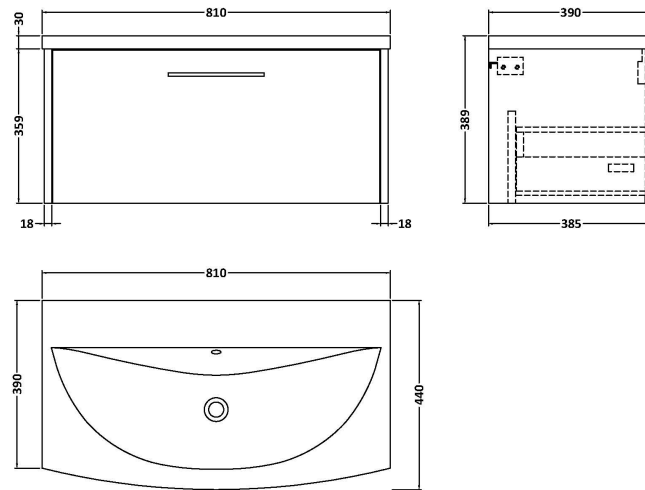

Sales Code: JNU1825G

Description: 800 Wh Single Drawer Vanity & Basin 4

Packaging Details

Barcode: 5056462681450

Sales Code: NPF1825

Description: 800 W/H 1-Drawer Unit (385 Deep)

Product Dimensions

Height (mm):	359
Width (mm):	800
Depth (mm):	385
Nett Weight (kg):	17.5

Packaging Dimensions

Height (mm):	380
Width (mm):	820
Depth (mm):	405
Gross Weight (kg):	18

Packaging Data

Box Colour:	Brown Cardboard Box
Box Qty:	1
Label Size:	50 x 100
Label Colour:	White Label
Label Qty:	2

Sales Code: NVM045

Description: 800 Curved Basin 1Th

Product Dimensions

Height (mm):	160
Width (mm):	810
Depth (mm):	440
Nett Weight (kg):	15

Packaging Dimensions

Height (mm):	190
Width (mm):	830
Depth (mm):	415
Gross Weight (kg):	15.5

Packaging Data

Box Colour:	Brown Cardboard Box
Box Qty:	1
Label Size:	100 x 50
Label Colour:	White Label
Label Qty:	2

Outer Box Dimensions (If Applicable)

Height (mm):	
Width (mm):	
Depth (mm):	
Gross Weight (kg):	
Barcode:	5056462620978