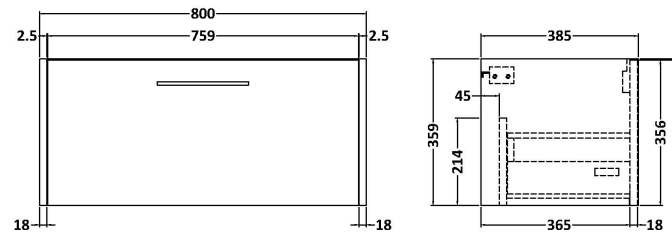

Sales Code: JNU2325LSW

Description: 800 Wh Single Drawer Vanity & Laminate T

Packaging Details

Barcode: 5056462672670

Sales Code: NPF2325

Description: 800 W/H 1-Drawer Unit (385 Deep)

Product Dimensions

Height (mm):	359
Width (mm):	800
Depth (mm):	385
Nett Weight (kg):	17.5

Packaging Dimensions

Height (mm):	380
Width (mm):	820
Depth (mm):	405
Gross Weight (kg):	18

Packaging Data

Box Colour:	Brown Cardboard Box
Box Qty:	1
Label Size:	50 x 100
Label Colour:	White Label
Label Qty:	2

Sales Code: LSW800

Description: Laminate Worktop 805X390x22mm

Product Dimensions

Height (mm):	22
Width (mm):	805
Depth (mm):	390
Nett Weight (kg):	2.75

Packaging Dimensions

Height (mm):	25
Width (mm):	810
Depth (mm):	455
Gross Weight (kg):	2.75

Packaging Data

Box Colour:	Brown Cardboard Box
Box Qty:	1
Label Size:	100 x 50
Label Colour:	White Label
Label Qty:	1

Outer Box Dimensions (If Applicable)

Height (mm):	
Width (mm):	
Depth (mm):	
Gross Weight (kg):	
Barcode:	5056211874157