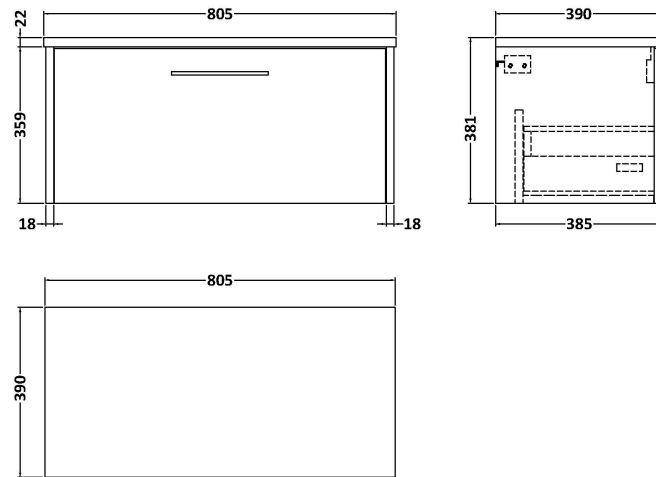

Sales Code: JNU2325LSW

Description: 800 Wh Single Drawer Vanity & Laminate T

Packaging Details

Barcode: 5056462672670

Sales Code: NPF2325

Description: 800 W/H 1-Drawer Unit (385 Deep)

Product Dimensions

Height (mm):	359
Width (mm):	800
Depth (mm):	385
Nett Weight (kg):	17.5

Packaging Dimensions

Height (mm):	380
Width (mm):	820
Depth (mm):	405
Gross Weight (kg):	18

Packaging Data

Box Colour:	Brown Cardboard Box
Box Qty:	1
Label Size:	50 x 100
Label Colour:	White Label
Label Qty:	2

Outer Box Dimensions (If Applicable)

Height (mm):	
Width (mm):	
Depth (mm):	
Gross Weight (kg):	
Barcode:	5056462657202

Product Details

Country of Origin:	United Kingdom
Fitting Instruction:	No
CE Certification:	
FSC Certified Materials:	Yes
Colour:	Monument Grey
Construction Method:	Cam & Wood Dowel
Construction Type:	Rigid
Cabinet Finish:	MFC Smooth Matt
Fascia Finish:	MFC Smooth Matt
Cabinet Thickness (mm):	18
Fascia Thickness (mm):	18
Drawer Included:	Yes
Drawer Type:	80mm High Metal S/C Inc Galler
No of Shelves:	0
Hinge Type:	Not Applicable
Hinge Included:	No
Adjustable Legs:	No, Not Required
Fixings Included:	Yes
Handle Style:	Modern
Waste Shroud:	Yes
Handle Included:	Yes, Supplied
Handle Type:	D-Shape

Sales Code: LSW800

Description: Laminate Worktop 805X390x22mm

Product Dimensions

Height (mm):	22
Width (mm):	805
Depth (mm):	390
Nett Weight (kg):	2.75

Packaging Dimensions

Height (mm):	25
Width (mm):	810
Depth (mm):	455
Gross Weight (kg):	2.75