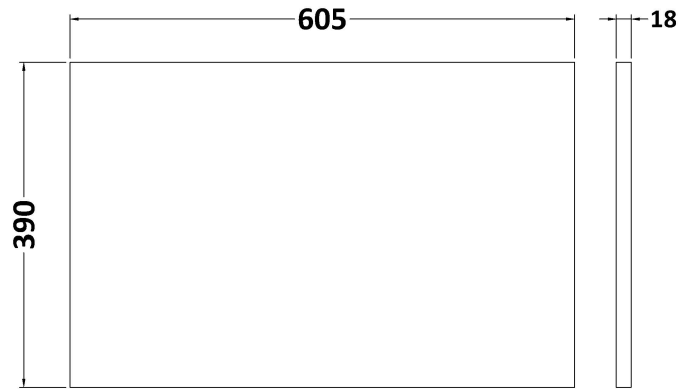

**Packaging Dimensions**

Height (mm):	380
Width (mm):	620
Depth (mm):	405
Gross Weight (kg):	13.5

**Packaging Data**

Box Colour:	Brown Cardboard Box
Box Qty:	1
Label Size:	50 x 100
Label Colour:	White Label
Label Qty:	2

**Outer Box Dimensions (If Applicable)**

Height (mm):	
Width (mm):	
Depth (mm):	
Gross Weight (kg):	
Barcode:	5056462657172

**Product Details**

Country of Origin:	United Kingdom
Fitting Instruction:	No
CE Certification:	
FSC Certified Materials:	Yes
Colour:	Halifax Oak
Construction Method:	Cam & Wood Dowel
Construction Type:	Rigid
Cabinet Finish:	MFC Textured Woodgrain
Fascia Finish:	MFC Textured Woodgrain
Cabinet Thickness (mm):	18
Fascia Thickness (mm):	18
Drawer Included:	Yes
Drawer Type:	80mm High Metal S/C Inc Galler
No of Shelves:	0
Hinge Type:	Not Applicable
Hinge Included:	No
Adjustable Legs:	No, Not Required
Fixings Included:	Yes
Handle Style:	Modern
Waste Shroud:	Yes
Handle Included:	Yes, Supplied
Handle Type:	D-Shape

**Sales Code:** MWD1860

**Description:** 600 Worktop (605X390x18mm)

**Product Dimensions**

Height (mm):	18
Width (mm):	605
Depth (mm):	390
Nett Weight (kg):	2.5

**Packaging Dimensions**

Height (mm):	25
Width (mm):	625
Depth (mm):	410
Gross Weight (kg):	3

**Packaging Data**

Box Colour:	Brown Cardboard Box - Printed
Box Qty:	1
Label Size:	100 x 50
Label Colour:	Not Applicable
Label Qty:	0

**Outer Box Dimensions (If Applicable)**

Height (mm):	
Width (mm):	
Depth (mm):	
Gross Weight (kg):	
Barcode:	5056462657493