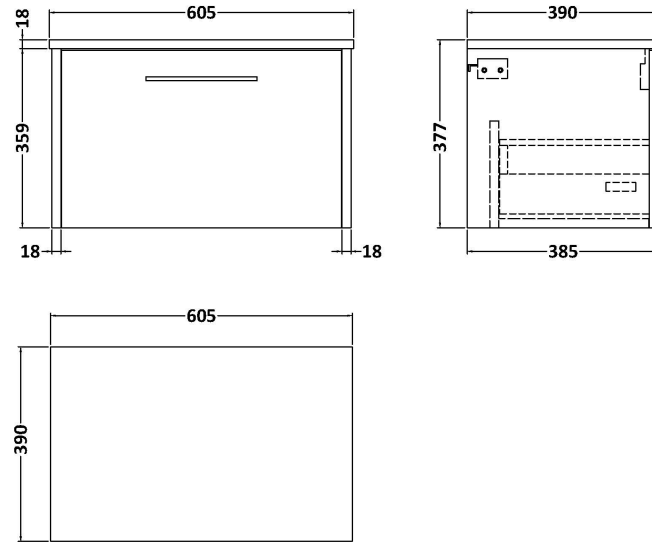

### Packaging Details

Barcode: 5056462672106

**Sales Code:** NPF1822

**Description:** 600 W/H 1-Drawer Unit (385 Deep)

**Product Dimensions**

Height (mm):	359
Width (mm):	600
Depth (mm):	385
Nett Weight (kg):	13

**Packaging Dimensions**

Height (mm):	380
Width (mm):	620
Depth (mm):	405
Gross Weight (kg):	13.5

**Packaging Data**

Box Colour:	Brown Cardboard Box
Box Qty:	1
Label Size:	50 x 100
Label Colour:	White Label
Label Qty:	2

**Sales Code:** MWD1860

**Description:** 600 Worktop (605X390x18mm)

**Product Dimensions**

Height (mm):	18
Width (mm):	605
Depth (mm):	390
Nett Weight (kg):	2.5

**Packaging Dimensions**

Height (mm):	25
Width (mm):	625
Depth (mm):	410
Gross Weight (kg):	3

**Packaging Data**

Box Colour:	Brown Cardboard Box - Printed
Box Qty:	1
Label Size:	100 x 50
Label Colour:	Not Applicable
Label Qty:	0

**Outer Box Dimensions (If Applicable)**

Height (mm):	
Width (mm):	
Depth (mm):	
Gross Weight (kg):	
Barcode:	5056462657493