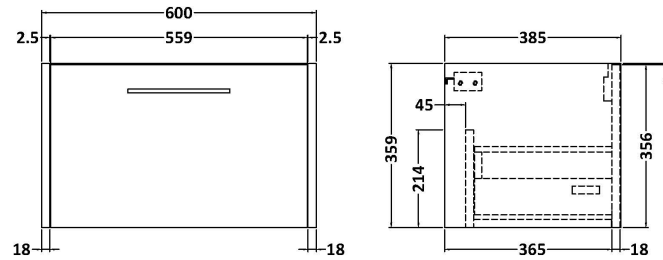

### Packaging Details

Barcode: 5056462672106

**Sales Code:** NPF1822

**Description:** 600 W/H 1-Drawer Unit (385 Deep)

**Product Dimensions**

Height (mm):	359
Width (mm):	600
Depth (mm):	385
Nett Weight (kg):	13

**Packaging Dimensions**

Height (mm):	380
Width (mm):	620
Depth (mm):	405
Gross Weight (kg):	13.5

**Packaging Data**

Box Colour:	Brown Cardboard Box
Box Qty:	1
Label Size:	50 x 100
Label Colour:	White Label
Label Qty:	2

**Sales Code:** MWD1860

**Description:** 600 Worktop (605X390x18mm)

**Product Dimensions**

Height (mm):	18
Width (mm):	605
Depth (mm):	390
Nett Weight (kg):	2.5

**Packaging Dimensions**

Height (mm):	25
Width (mm):	625
Depth (mm):	410
Gross Weight (kg):	3

**Packaging Data**

Box Colour:	Brown Cardboard Box - Printed
Box Qty:	1
Label Size:	100 x 50
Label Colour:	Not Applicable
Label Qty:	0

**Outer Box Dimensions (If Applicable)**

Height (mm):	
Width (mm):	
Depth (mm):	
Gross Weight (kg):	
Barcode:	5056462657493