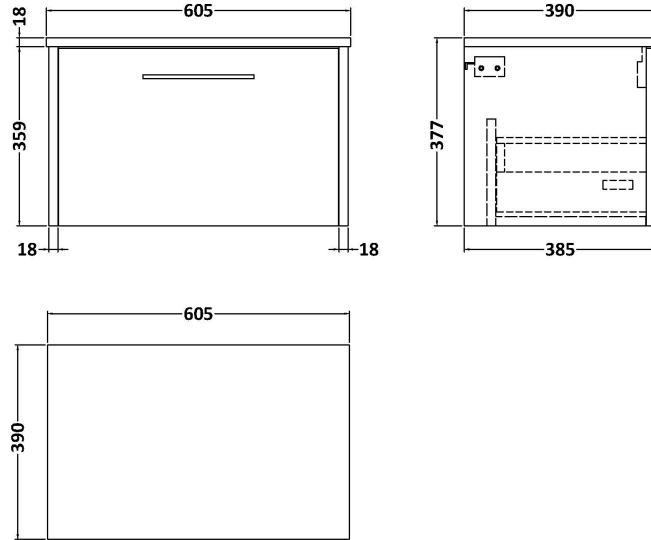

Sales Code: JNU2622W

Description: 600 Wh 1-Drawer Vanity & Worktop

Packaging Details

Barcode: 5056462682983

Sales Code: NPF2622

Description: 600 W/H 1-Drawer Unit (385 Deep)

Product Dimensions

Height (mm):	359
Width (mm):	600
Depth (mm):	385
Nett Weight (kg):	13

Packaging Dimensions

Height (mm):	380
Width (mm):	620
Depth (mm):	405
Gross Weight (kg):	13.5

Packaging Data

Box Colour:	Brown Cardboard Box
Box Qty:	1
Label Size:	50 x 100
Label Colour:	White Label
Label Qty:	2

Outer Box Dimensions (If Applicable)

Height (mm):	
Width (mm):	
Depth (mm):	
Gross Weight (kg):	
Barcode:	5056462658865

Product Details

Country of Origin:	United Kingdom
Fitting Instruction:	No
CE Certification:	
FSC Certified Materials:	Yes
Colour:	Metallic Slate
Construction Method:	Cam & Wood Dowel
Construction Type:	Rigid
Cabinet Finish:	MFC Textured Matt
Fascia Finish:	MFC Textured Matt
Cabinet Thickness (mm):	18
Fascia Thickness (mm):	18
Drawer Included:	Yes
Drawer Type:	80mm High Metal S/C Inc Galler
No of Shelves:	0
Hinge Type:	Not Applicable
Hinge Included:	No
Adjustable Legs:	No, Not Required
Fixings Included:	Yes
Handle Style:	Modern
Waste Shroud:	Yes
Handle Included:	Yes, Supplied
Handle Type:	D-Shape

Sales Code: MWD2660

Description: 600 Worktop (605X390x18mm)

Product Dimensions

Height (mm):	18
Width (mm):	605
Depth (mm):	390
Nett Weight (kg):	2.5

Packaging Dimensions

Height (mm):	25
Width (mm):	625
Depth (mm):	410
Gross Weight (kg):	3