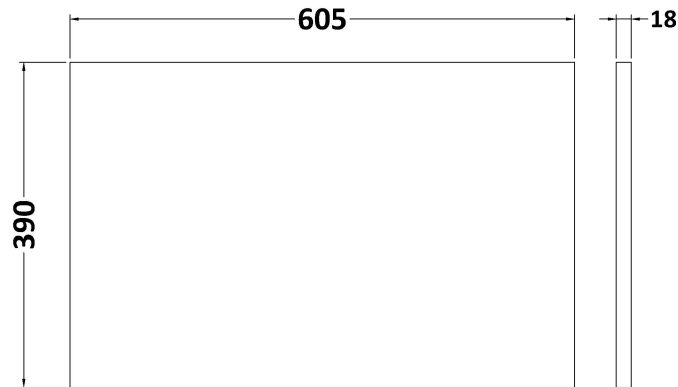

Packaging Dimensions

Height (mm):	380
Width (mm):	620
Depth (mm):	405
Gross Weight (kg):	13.5

Packaging Data

Box Colour:	Brown Cardboard Box
Box Qty:	1
Label Size:	50 x 100
Label Colour:	White Label
Label Qty:	2

Outer Box Dimensions (If Applicable)

Height (mm):	
Width (mm):	
Depth (mm):	
Gross Weight (kg):	
Barcode:	5056462658865

Product Details

Country of Origin:	United Kingdom
Fitting Instruction:	No
CE Certification:	
FSC Certified Materials:	Yes
Colour:	Metallic Slate
Construction Method:	Cam & Wood Dowel
Construction Type:	Rigid
Cabinet Finish:	MFC Textured Matt
Fascia Finish:	MFC Textured Matt
Cabinet Thickness (mm):	18
Fascia Thickness (mm):	18
Drawer Included:	Yes
Drawer Type:	80mm High Metal S/C Inc Galler
No of Shelves:	0
Hinge Type:	Not Applicable
Hinge Included:	No
Adjustable Legs:	No, Not Required
Fixings Included:	Yes
Handle Style:	Modern
Waste Shroud:	Yes
Handle Included:	Yes, Supplied
Handle Type:	D-Shape

Sales Code: MWD2660

Description: 600 Worktop (605X390x18mm)

Product Dimensions

Height (mm):	18
Width (mm):	605
Depth (mm):	390
Nett Weight (kg):	2.5

Packaging Dimensions

Height (mm):	25
Width (mm):	625
Depth (mm):	410
Gross Weight (kg):	3

Packaging Data

Box Colour:	Brown Cardboard Box - Printed
Box Qty:	1
Label Size:	100 x 50
Label Colour:	Not Applicable
Label Qty:	1

Outer Box Dimensions (If Applicable)

Height (mm):	
Width (mm):	
Depth (mm):	
Gross Weight (kg):	
Barcode:	5056462696669