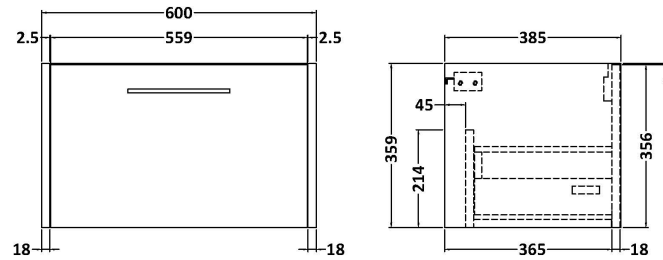

Sales Code: JNU2622W

Description: 600 Wh 1-Drawer Vanity & Worktop

Packaging Details

Barcode: 5056462682983

Sales Code: NPF2622

Description: 600 W/H 1-Drawer Unit (385 Deep)

Product Dimensions

Height (mm):	359
Width (mm):	600
Depth (mm):	385
Nett Weight (kg):	13

Packaging Dimensions

Height (mm):	380
Width (mm):	620
Depth (mm):	405
Gross Weight (kg):	13.5

Packaging Data

Box Colour:	Brown Cardboard Box
Box Qty:	1
Label Size:	50 x 100
Label Colour:	White Label
Label Qty:	2

Outer Box Dimensions (If Applicable)

Height (mm):	
Width (mm):	
Depth (mm):	
Gross Weight (kg):	
Barcode:	5056462658865

Product Details

Country of Origin:	United Kingdom
Fitting Instruction:	No
CE Certification:	
FSC Certified Materials:	Yes
Colour:	Metallic Slate
Construction Method:	Cam & Wood Dowel
Construction Type:	Rigid
Cabinet Finish:	MFC Textured Matt
Fascia Finish:	MFC Textured Matt
Cabinet Thickness (mm):	18
Fascia Thickness (mm):	18
Drawer Included:	Yes
Drawer Type:	80mm High Metal S/C Inc Galler
No of Shelves:	0
Hinge Type:	Not Applicable
Hinge Included:	No
Adjustable Legs:	No, Not Required
Fixings Included:	Yes
Handle Style:	Modern
Waste Shroud:	Yes
Handle Included:	Yes, Supplied
Handle Type:	D-Shape

Sales Code: MWD2660

Description: 600 Worktop (605X390x18mm)

Product Dimensions

Height (mm):	18
Width (mm):	605
Depth (mm):	390
Nett Weight (kg):	2.5

Packaging Dimensions

Height (mm):	25
Width (mm):	625
Depth (mm):	410
Gross Weight (kg):	3