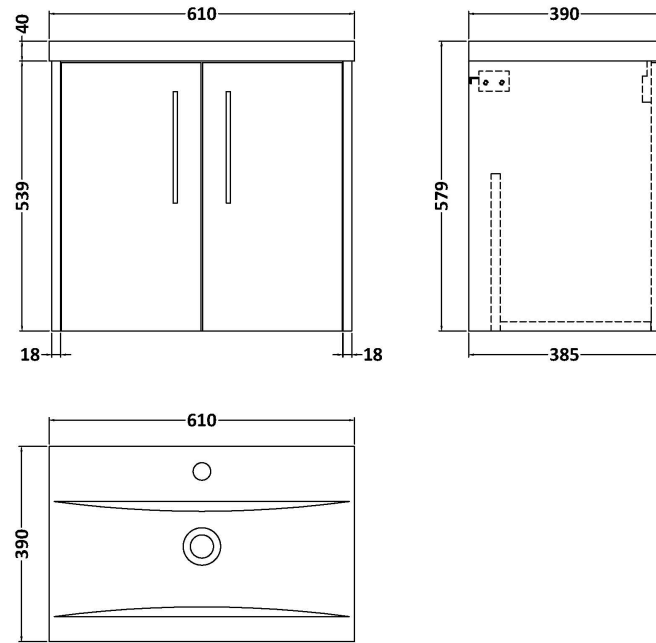

Sales Code: JNU1823A

Description: 600 Wh 2-Door Vanity & Basin 1

Packaging Details

Barcode: 5056462671727

Sales Code: NPF1823

Description: 600 W/H 2-Door Unit (385 Deep)

Product Dimensions

Height (mm):	539
Width (mm):	600
Depth (mm):	385
Nett Weight (kg):	14.2

Packaging Dimensions

Height (mm):	560
Width (mm):	620
Depth (mm):	405
Gross Weight (kg):	14.7

Packaging Data

Box Colour:	Brown Cardboard Box
Box Qty:	1
Label Size:	50 x 100
Label Colour:	White Label
Label Qty:	2

Outer Box Dimensions (If Applicable)

Height (mm):	
Width (mm):	
Depth (mm):	
Gross Weight (kg):	
Barcode:	5056462657127

Product Details

Country of Origin:	United Kingdom
Fitting Instruction:	No
CE Certification:	
FSC Certified Materials:	Yes
Colour:	Halifax Oak
Construction Method:	Cam & Wood Dowel
Construction Type:	Rigid
Cabinet Finish:	MFC Textured Woodgrain
Fascia Finish:	MFC Textured Woodgrain
Cabinet Thickness (mm):	18
Fascia Thickness (mm):	18
Drawer Included:	No
Drawer Type:	Not Applicable
No of Shelves:	0
Hinge Type:	95 Degree Clip-On Soft Close
Hinge Included:	Yes, Supplied
Adjustable Legs:	No, Not Required
Fixings Included:	Yes
Handle Style:	Modern
Waste Shroud:	No
Handle Included:	Yes, Supplied
Handle Type:	D-Shape

Sales Code: NVM013

Description: 600 Mid-Edged Basin 1 Th

Product Dimensions

Height (mm):	180
Width (mm):	610
Depth (mm):	390
Nett Weight (kg):	11

Packaging Dimensions

Height (mm):	200
Width (mm):	410
Depth (mm):	630
Gross Weight (kg):	11