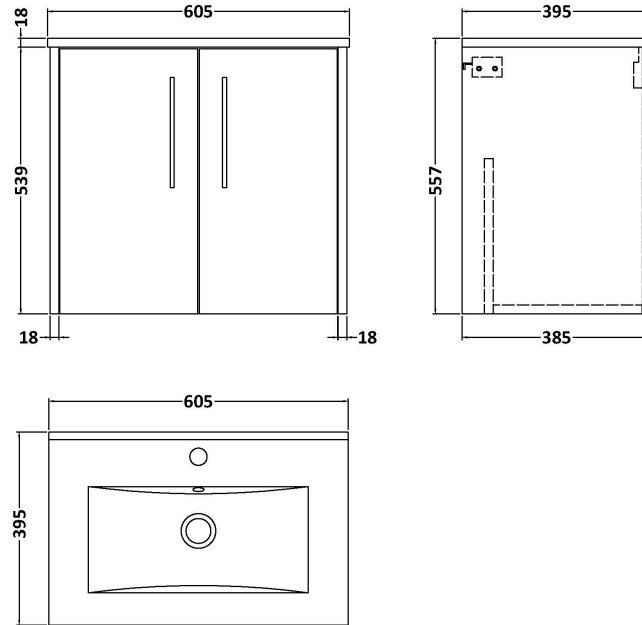

Sales Code: JNU1823B

Description: 600 Wh 2-Door Vanity & Basin 2

Packaging Details

Barcode: 5056462671734

Sales Code: NPF1823

Description: 600 W/H 2-Door Unit (385 Deep)

Product Dimensions

Height (mm):	539
Width (mm):	600
Depth (mm):	385
Nett Weight (kg):	14.2

Packaging Dimensions

Height (mm):	560
Width (mm):	620
Depth (mm):	405
Gross Weight (kg):	14.7

Packaging Data

Box Colour:	Brown Cardboard Box
Box Qty:	1
Label Size:	50 x 100
Label Colour:	White Label
Label Qty:	2

Outer Box Dimensions (If Applicable)

Height (mm):	
Width (mm):	
Depth (mm):	
Gross Weight (kg):	
Barcode:	5056462657127

Product Details

Country of Origin:	United Kingdom
Fitting Instruction:	No
CE Certification:	
FSC Certified Materials:	Yes
Colour:	Halifax Oak
Construction Method:	Cam & Wood Dowel
Construction Type:	Rigid
Cabinet Finish:	MFC Textured Woodgrain
Fascia Finish:	MFC Textured Woodgrain
Cabinet Thickness (mm):	18
Fascia Thickness (mm):	18
Drawer Included:	No
Drawer Type:	Not Applicable
No of Shelves:	0
Hinge Type:	95 Degree Clip-On Soft Close
Hinge Included:	Yes, Supplied
Adjustable Legs:	No, Not Required
Fixings Included:	Yes
Handle Style:	Modern
Waste Shroud:	No
Handle Included:	Yes, Supplied
Handle Type:	D-Shape

Sales Code: NVM003

Description: Minimalist Basin 600mm

Product Dimensions

Height (mm):	170
Width (mm):	600
Depth (mm):	390
Nett Weight (kg):	10.76

Packaging Dimensions

Height (mm):	200
Width (mm):	400
Depth (mm):	620
Gross Weight (kg):	10.76