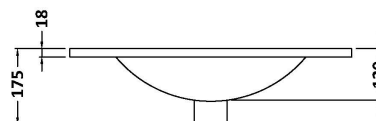

Packaging Dimensions

Height (mm):	560
Width (mm):	620
Depth (mm):	405
Gross Weight (kg):	14.7

Packaging Data

Box Colour:	Brown Cardboard Box
Box Qty:	1
Label Size:	50 x 100
Label Colour:	White Label
Label Qty:	2

Outer Box Dimensions (If Applicable)

Height (mm):	
Width (mm):	
Depth (mm):	
Gross Weight (kg):	
Barcode:	5056462657127

Product Details

Country of Origin:	United Kingdom
Fitting Instruction:	No
CE Certification:	
FSC Certified Materials:	Yes
Colour:	Halifax Oak
Construction Method:	Cam & Wood Dowel
Construction Type:	Rigid
Cabinet Finish:	MFC Textured Woodgrain
Fascia Finish:	MFC Textured Woodgrain
Cabinet Thickness (mm):	18
Fascia Thickness (mm):	18
Drawer Included:	No
Drawer Type:	Not Applicable
No of Shelves:	0
Hinge Type:	95 Degree Clip-On Soft Close
Hinge Included:	Yes, Supplied
Adjustable Legs:	No, Not Required
Fixings Included:	Yes
Handle Style:	Modern
Waste Shroud:	No
Handle Included:	Yes, Supplied
Handle Type:	D-Shape

Sales Code: NVM003

Description: Minimalist Basin 600mm

Product Dimensions

Height (mm):	170
Width (mm):	600
Depth (mm):	390
Nett Weight (kg):	10.76

Packaging Dimensions

Height (mm):	200
Width (mm):	400
Depth (mm):	620
Gross Weight (kg):	10.76

Packaging Data

Box Colour:	Brown Cardboard Box - Printed
Box Qty:	1
Label Size:	100 x 50
Label Colour:	White Label
Label Qty:	2

Outer Box Dimensions (If Applicable)

Height (mm):	
Width (mm):	
Depth (mm):	
Gross Weight (kg):	
Barcode:	5055146194668