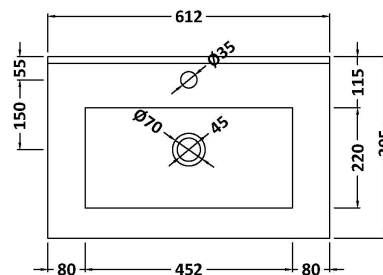

Packaging Dimensions

Height (mm):	560
Width (mm):	620
Depth (mm):	405
Gross Weight (kg):	14.7

Packaging Data

Box Colour:	Brown Cardboard Box
Box Qty:	1
Label Size:	50 x 100
Label Colour:	White Label
Label Qty:	2

Outer Box Dimensions (If Applicable)

Height (mm):	
Width (mm):	
Depth (mm):	
Gross Weight (kg):	
Barcode:	5056462657127

Product Details

Country of Origin:	United Kingdom
Fitting Instruction:	No
CE Certification:	
FSC Certified Materials:	Yes
Colour:	Halifax Oak
Construction Method:	Cam & Wood Dowel
Construction Type:	Rigid
Cabinet Finish:	MFC Textured Woodgrain
Fascia Finish:	MFC Textured Woodgrain
Cabinet Thickness (mm):	18
Fascia Thickness (mm):	18
Drawer Included:	No
Drawer Type:	Not Applicable
No of Shelves:	0
Hinge Type:	95 Degree Clip-On Soft Close
Hinge Included:	Yes, Supplied
Adjustable Legs:	No, Not Required
Fixings Included:	Yes
Handle Style:	Modern
Waste Shroud:	No
Handle Included:	Yes, Supplied
Handle Type:	D-Shape

Sales Code: NVM003

Description: Minimalist Basin 600mm

Product Dimensions

Height (mm):	170
Width (mm):	600
Depth (mm):	390
Nett Weight (kg):	10.76

Packaging Dimensions

Height (mm):	200
Width (mm):	400
Depth (mm):	620
Gross Weight (kg):	10.76

Packaging Data

Box Colour:	Brown Cardboard Box - Printed
Box Qty:	1
Label Size:	100 x 50
Label Colour:	White Label
Label Qty:	2

Outer Box Dimensions (If Applicable)

Height (mm):	
Width (mm):	
Depth (mm):	
Gross Weight (kg):	
Barcode:	5055146194668