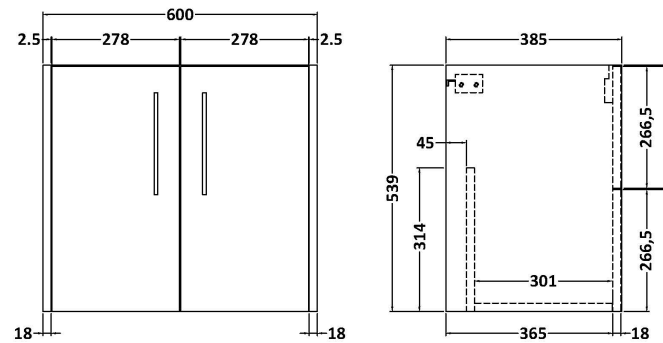

Sales Code: JNU1823B

Description: 600 Wh 2-Door Vanity & Basin 2

Packaging Details

Barcode: 5056462671734

Sales Code: NPF1823

Description: 600 W/H 2-Door Unit (385 Deep)

Product Dimensions

Height (mm):	539
Width (mm):	600
Depth (mm):	385
Nett Weight (kg):	14.2

Packaging Dimensions

Height (mm):	560
Width (mm):	620
Depth (mm):	405
Gross Weight (kg):	14.7

Packaging Data

Box Colour:	Brown Cardboard Box
Box Qty:	1
Label Size:	50 x 100
Label Colour:	White Label
Label Qty:	2

Sales Code: NVM003

Description: Minimalist Basin 600mm

Product Dimensions

Height (mm):	170
Width (mm):	600
Depth (mm):	390
Nett Weight (kg):	10.76

Packaging Dimensions

Height (mm):	200
Width (mm):	400
Depth (mm):	620
Gross Weight (kg):	10.76

Packaging Data

Box Colour:	Brown Cardboard Box - Printed
Box Qty:	1
Label Size:	100 x 50
Label Colour:	White Label
Label Qty:	2

Outer Box Dimensions (If Applicable)

Height (mm):	
Width (mm):	
Depth (mm):	
Gross Weight (kg):	
Barcode:	5055146194668