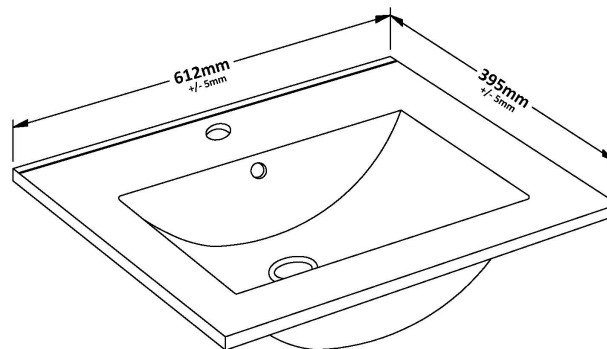

Packaging Dimensions

Height (mm):	560
Width (mm):	620
Depth (mm):	405
Gross Weight (kg):	14.7

Packaging Data

Box Colour:	Brown Cardboard Box
Box Qty:	1
Label Size:	50 x 100
Label Colour:	White Label
Label Qty:	2

Outer Box Dimensions (If Applicable)

Height (mm):	
Width (mm):	
Depth (mm):	
Gross Weight (kg):	
Barcode:	5056462657127

Product Details

Country of Origin:	United Kingdom
Fitting Instruction:	No
CE Certification:	
FSC Certified Materials:	Yes
Colour:	Halifax Oak
Construction Method:	Cam & Wood Dowel
Construction Type:	Rigid
Cabinet Finish:	MFC Textured Woodgrain
Fascia Finish:	MFC Textured Woodgrain
Cabinet Thickness (mm):	18
Fascia Thickness (mm):	18
Drawer Included:	No
Drawer Type:	Not Applicable
No of Shelves:	0
Hinge Type:	95 Degree Clip-On Soft Close
Hinge Included:	Yes, Supplied
Adjustable Legs:	No, Not Required
Fixings Included:	Yes
Handle Style:	Modern
Waste Shroud:	No
Handle Included:	Yes, Supplied
Handle Type:	D-Shape

Sales Code: NVM003

Description: Minimalist Basin 600mm

Product Dimensions

Height (mm):	170
Width (mm):	600
Depth (mm):	390
Nett Weight (kg):	10.76

Packaging Dimensions

Height (mm):	200
Width (mm):	400
Depth (mm):	620
Gross Weight (kg):	10.76

Packaging Data

Box Colour:	Brown Cardboard Box - Printed
Box Qty:	1
Label Size:	100 x 50
Label Colour:	White Label
Label Qty:	2

Outer Box Dimensions (If Applicable)

Height (mm):	
Width (mm):	
Depth (mm):	
Gross Weight (kg):	
Barcode:	5055146194668