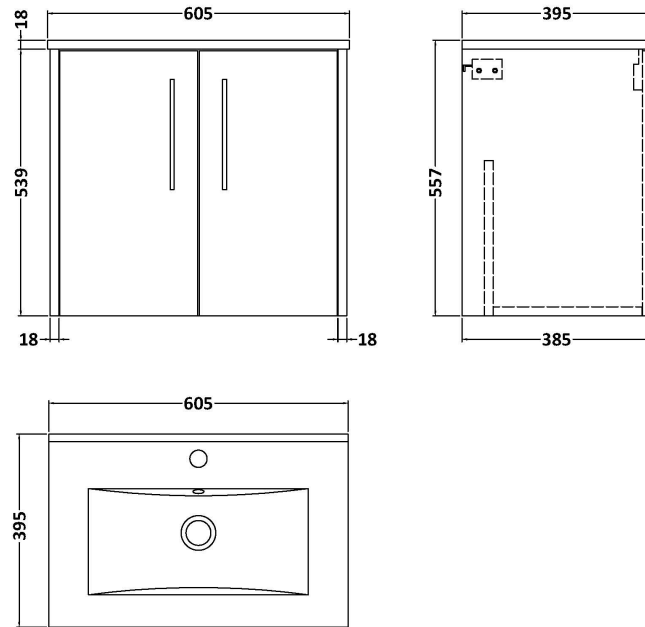

Sales Code: JNU2223B

Description: 600 Wh 2-Door Vanity & Basin 2

Packaging Details

Barcode: 5056462671529

Sales Code: NPF2223

Description: 600 W/H 2-Door Unit (385 Deep)

Product Dimensions

Height (mm):	539
Width (mm):	600
Depth (mm):	385
Nett Weight (kg):	14.2

Packaging Dimensions

Height (mm):	560
Width (mm):	620
Depth (mm):	405
Gross Weight (kg):	14.7

Packaging Data

Box Colour:	Brown Cardboard Box
Box Qty:	1
Label Size:	50 x 100
Label Colour:	White Label
Label Qty:	2

Outer Box Dimensions (If Applicable)

Height (mm):	
Width (mm):	
Depth (mm):	
Gross Weight (kg):	
Barcode:	5056462657097

Product Details

Country of Origin:	United Kingdom
Fitting Instruction:	No
CE Certification:	
FSC Certified Materials:	Yes
Colour:	Graphite Grey Woodgrain
Construction Method:	Cam & Wood Dowel
Construction Type:	Rigid
Cabinet Finish:	MFC Textured Woodgrain
Fascia Finish:	MFC Textured Woodgrain
Cabinet Thickness (mm):	18
Fascia Thickness (mm):	18
Drawer Included:	No
Drawer Type:	Not Applicable
No of Shelves:	0
Hinge Type:	95 Degree Clip-On Soft Close
Hinge Included:	Yes, Supplied
Adjustable Legs:	No, Not Required
Fixings Included:	Yes
Handle Style:	Modern
Waste Shroud:	No
Handle Included:	Yes, Supplied
Handle Type:	D-Shape

Sales Code: NVM003

Description: Minimalist Basin 600mm

Product Dimensions

Height (mm):	170
Width (mm):	600
Depth (mm):	390
Nett Weight (kg):	10.76

Packaging Dimensions

Height (mm):	200
Width (mm):	400
Depth (mm):	620
Gross Weight (kg):	10.76