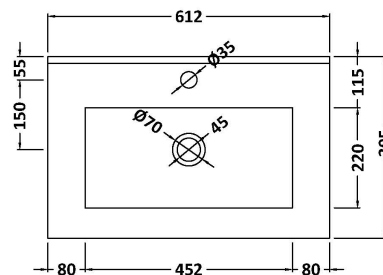

Packaging Dimensions

Height (mm):	560
Width (mm):	620
Depth (mm):	405
Gross Weight (kg):	14.7

Packaging Data

Box Colour:	Brown Cardboard Box
Box Qty:	1
Label Size:	50 x 100
Label Colour:	White Label
Label Qty:	2

Outer Box Dimensions (If Applicable)

Height (mm):	
Width (mm):	
Depth (mm):	
Gross Weight (kg):	
Barcode:	5056462657097

Product Details

Country of Origin:	United Kingdom
Fitting Instruction:	No
CE Certification:	
FSC Certified Materials:	Yes
Colour:	Graphite Grey Woodgrain
Construction Method:	Cam & Wood Dowel
Construction Type:	Rigid
Cabinet Finish:	MFC Textured Woodgrain
Fascia Finish:	MFC Textured Woodgrain
Cabinet Thickness (mm):	18
Fascia Thickness (mm):	18
Drawer Included:	No
Drawer Type:	Not Applicable
No of Shelves:	0
Hinge Type:	95 Degree Clip-On Soft Close
Hinge Included:	Yes, Supplied
Adjustable Legs:	No, Not Required
Fixings Included:	Yes
Handle Style:	Modern
Waste Shroud:	No
Handle Included:	Yes, Supplied
Handle Type:	D-Shape

Sales Code: NVM003

Description: Minimalist Basin 600mm

Product Dimensions

Height (mm):	170
Width (mm):	600
Depth (mm):	390
Nett Weight (kg):	10.76

Packaging Dimensions

Height (mm):	200
Width (mm):	400
Depth (mm):	620
Gross Weight (kg):	10.76

Packaging Data

Box Colour:	Brown Cardboard Box - Printed
Box Qty:	1
Label Size:	100 x 50
Label Colour:	White Label
Label Qty:	2

Outer Box Dimensions (If Applicable)

Height (mm):	
Width (mm):	
Depth (mm):	
Gross Weight (kg):	
Barcode:	5055146194668