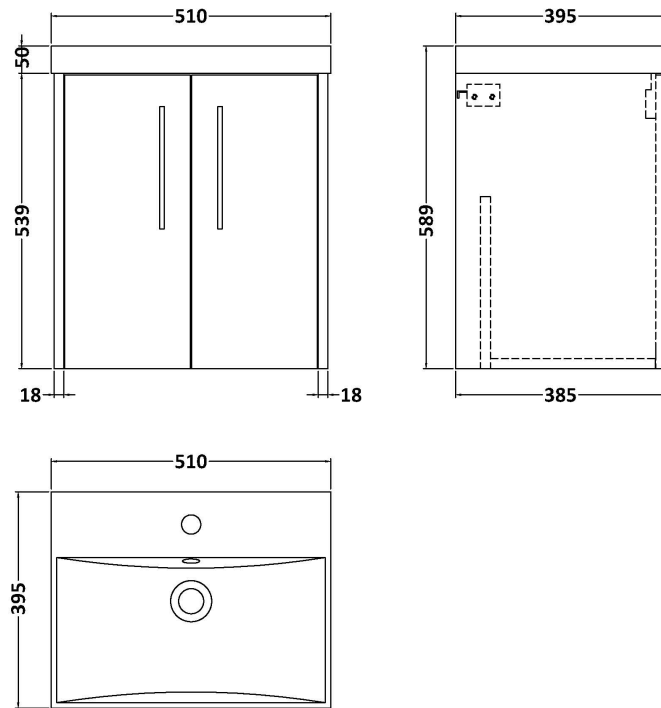

Sales Code: JNU1821D

Description: 500 Wh 2-Door Vanity & Basin 3

Packaging Details

Barcode: 5056462671437