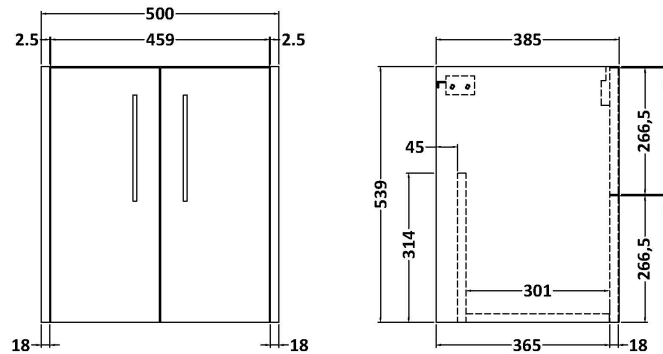

### Product Dimensions

Height (mm):	539
Width (mm):	500
Depth (mm):	385
Nett Weight (kg):	12.5

### Packaging Dimensions

Height (mm):	560
Width (mm):	520
Depth (mm):	405
Gross Weight (kg):	13

### Product Dimensions

Height (mm):	170
Width (mm):	510
Depth (mm):	395
Nett Weight (kg):	9.5

### Packaging Dimensions

Height (mm):	190
Width (mm):	530
Depth (mm):	415
Gross Weight (kg):	10