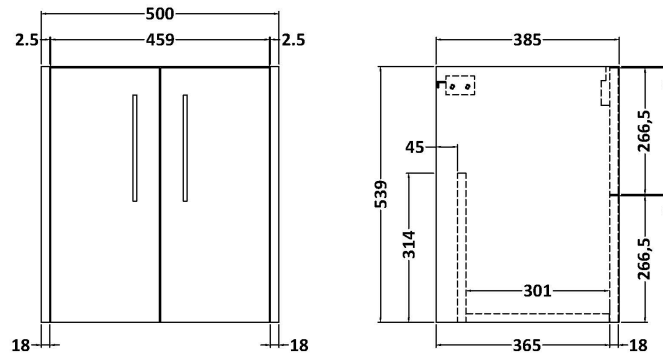

Sales Code: JNU2321D

Description: 500 Wh 2-Door Vanity & Basin 3

Packaging Details

Barcode: 5056462671376

Sales Code: NPF2321

Description: 500 W/H 2-Door Unit (385 Deep)

Product Dimensions

Height (mm):	539
Width (mm):	500
Depth (mm):	385
Nett Weight (kg):	12.5

Packaging Dimensions

Height (mm):	560
Width (mm):	520
Depth (mm):	405
Gross Weight (kg):	13

Packaging Data

Box Colour:	Brown Cardboard Box
Box Qty:	1
Label Size:	50 x 100
Label Colour:	White Label
Label Qty:	2

Outer Box Dimensions (If Applicable)

Height (mm):	
Width (mm):	
Depth (mm):	
Gross Weight (kg):	
Barcode:	5056462657059

Product Details

Country of Origin:	United Kingdom
Fitting Instruction:	No
CE Certification:	
FSC Certified Materials:	Yes
Colour:	Monument Grey
Construction Method:	Cam & Wood Dowel
Construction Type:	Rigid
Cabinet Finish:	MFC Smooth Matt
Fascia Finish:	MFC Smooth Matt
Cabinet Thickness (mm):	18
Fascia Thickness (mm):	18
Drawer Included:	No
Drawer Type:	Not Applicable
No of Shelves:	0
Hinge Type:	95 Degree Clip-On Soft Close
Hinge Included:	Yes, Supplied
Adjustable Legs:	No, Not Required
Fixings Included:	Yes
Handle Style:	Modern
Waste Shroud:	No
Handle Included:	Yes, Supplied
Handle Type:	D-Shape

Sales Code: NVM032

Description: 500 Thin Edged Basin 1Th

Product Dimensions

Height (mm):	170
Width (mm):	510
Depth (mm):	395
Nett Weight (kg):	9.5

Packaging Dimensions

Height (mm):	190
Width (mm):	530
Depth (mm):	415
Gross Weight (kg):	10