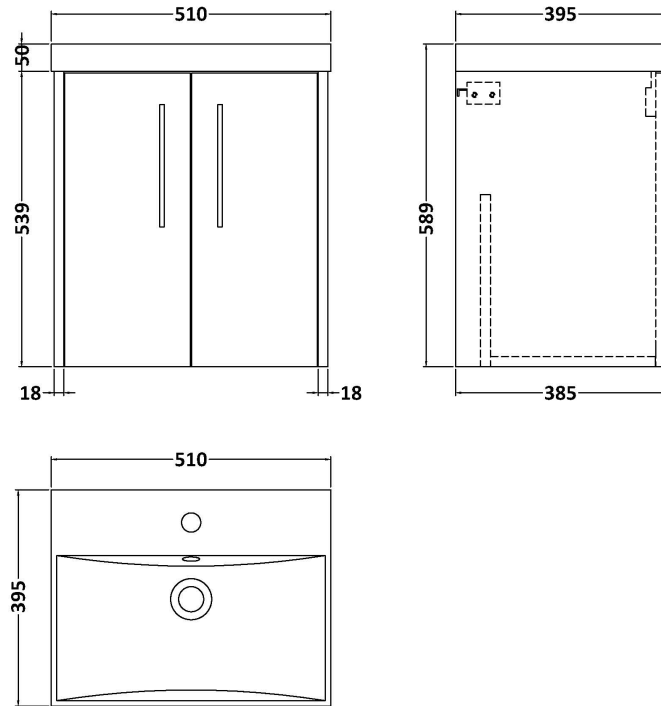

Sales Code: JNU2321D

Description: 500 Wh 2-Door Vanity & Basin 3

Packaging Details

Barcode: 5056462671376

Sales Code: NPF2321

Description: 500 W/H 2-Door Unit (385 Deep)

Product Dimensions

Height (mm):	539
Width (mm):	500
Depth (mm):	385
Nett Weight (kg):	12.5

Packaging Dimensions

Height (mm):	560
Width (mm):	520
Depth (mm):	405
Gross Weight (kg):	13

Packaging Data

Box Colour:	Brown Cardboard Box
Box Qty:	1
Label Size:	50 x 100
Label Colour:	White Label
Label Qty:	2

Outer Box Dimensions (If Applicable)

Height (mm):	
Width (mm):	
Depth (mm):	
Gross Weight (kg):	
Barcode:	5056462657059

Product Details

Country of Origin:	United Kingdom
Fitting Instruction:	No
CE Certification:	
FSC Certified Materials:	Yes
Colour:	Monument Grey
Construction Method:	Cam & Wood Dowel
Construction Type:	Rigid
Cabinet Finish:	MFC Smooth Matt
Fascia Finish:	MFC Smooth Matt
Cabinet Thickness (mm):	18
Fascia Thickness (mm):	18
Drawer Included:	No
Drawer Type:	Not Applicable
No of Shelves:	0
Hinge Type:	95 Degree Clip-On Soft Close
Hinge Included:	Yes, Supplied
Adjustable Legs:	No, Not Required
Fixings Included:	Yes
Handle Style:	Modern
Waste Shroud:	No
Handle Included:	Yes, Supplied
Handle Type:	D-Shape

Sales Code: NVM032

Description: 500 Thin Edged Basin 1Th

Product Dimensions

Height (mm):	170
Width (mm):	510
Depth (mm):	395
Nett Weight (kg):	9.5

Packaging Dimensions

Height (mm):	190
Width (mm):	530
Depth (mm):	415
Gross Weight (kg):	10