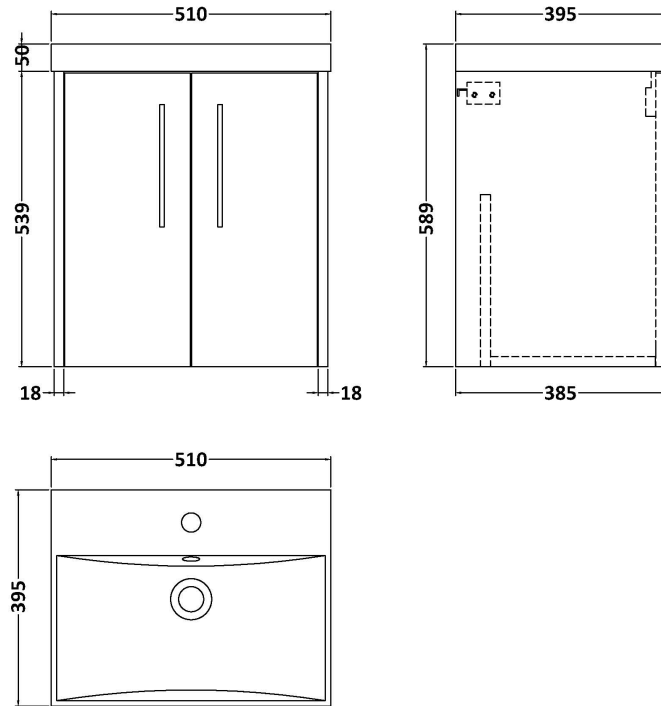

Sales Code: JNU2221D

Description: 500 Wh 2-Door Vanity & Basin 3

Packaging Details

Barcode: 5056462671345

Sales Code: NPF2221

Description: 500 W/H 2-Door Unit (385 Deep)

Product Dimensions

Height (mm):	539
Width (mm):	500
Depth (mm):	385
Nett Weight (kg):	12.5

Packaging Dimensions

Height (mm):	560
Width (mm):	520
Depth (mm):	405
Gross Weight (kg):	13

Packaging Data

Box Colour:	Brown Cardboard Box
Box Qty:	1
Label Size:	50 x 100
Label Colour:	White Label
Label Qty:	2

Outer Box Dimensions (If Applicable)

Height (mm):	
Width (mm):	
Depth (mm):	
Gross Weight (kg):	
Barcode:	5056462657042

Product Details

Country of Origin:	United Kingdom
Fitting Instruction:	No
CE Certification:	
FSC Certified Materials:	Yes
Colour:	Graphite Grey Woodgrain
Construction Method:	Cam & Wood Dowel
Construction Type:	Rigid
Cabinet Finish:	MFC Textured Woodgrain
Fascia Finish:	MFC Textured Woodgrain
Cabinet Thickness (mm):	18
Fascia Thickness (mm):	18
Drawer Included:	No
Drawer Type:	Not Applicable
No of Shelves:	0
Hinge Type:	95 Degree Clip-On Soft Close
Hinge Included:	Yes, Supplied
Adjustable Legs:	No, Not Required
Fixings Included:	Yes
Handle Style:	Modern
Waste Shroud:	No
Handle Included:	Yes, Supplied
Handle Type:	D-Shape

Sales Code: NVM032

Description: 500 Thin Edged Basin 1Th

Product Dimensions

Height (mm):	170
Width (mm):	510
Depth (mm):	395
Nett Weight (kg):	9.5

Packaging Dimensions

Height (mm):	190
Width (mm):	530
Depth (mm):	415
Gross Weight (kg):	10