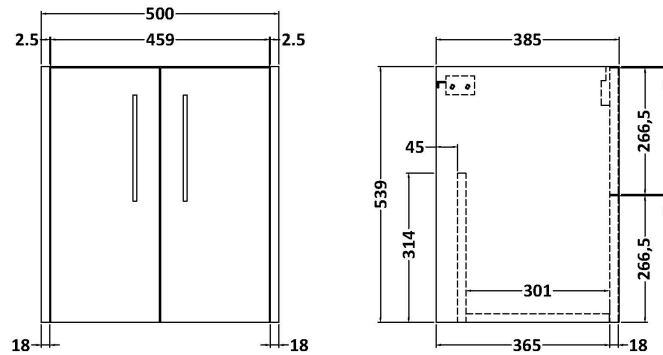

Sales Code: JNU2221D

Description: 500 Wh 2-Door Vanity & Basin 3

Packaging Details

Barcode: 5056462671345

Sales Code: NPF2221

Description: 500 W/H 2-Door Unit (385 Deep)

Product Dimensions

Height (mm):	539
Width (mm):	500
Depth (mm):	385
Nett Weight (kg):	12.5

Packaging Dimensions

Height (mm):	560
Width (mm):	520
Depth (mm):	405
Gross Weight (kg):	13

Packaging Data

Box Colour:	Brown Cardboard Box
Box Qty:	1
Label Size:	50 x 100
Label Colour:	White Label
Label Qty:	2

Outer Box Dimensions (If Applicable)

Height (mm):	
Width (mm):	
Depth (mm):	
Gross Weight (kg):	
Barcode:	5056462657042

Product Details

Country of Origin:	United Kingdom
Fitting Instruction:	No
CE Certification:	
FSC Certified Materials:	Yes
Colour:	Graphite Grey Woodgrain
Construction Method:	Cam & Wood Dowel
Construction Type:	Rigid
Cabinet Finish:	MFC Textured Woodgrain
Fascia Finish:	MFC Textured Woodgrain
Cabinet Thickness (mm):	18
Fascia Thickness (mm):	18
Drawer Included:	No
Drawer Type:	Not Applicable
No of Shelves:	0
Hinge Type:	95 Degree Clip-On Soft Close
Hinge Included:	Yes, Supplied
Adjustable Legs:	No, Not Required
Fixings Included:	Yes
Handle Style:	Modern
Waste Shroud:	No
Handle Included:	Yes, Supplied
Handle Type:	D-Shape

Sales Code: NVM032

Description: 500 Thin Edged Basin 1Th

Product Dimensions

Height (mm):	170
Width (mm):	510
Depth (mm):	395
Nett Weight (kg):	9.5

Packaging Dimensions

Height (mm):	190
Width (mm):	530
Depth (mm):	415
Gross Weight (kg):	10