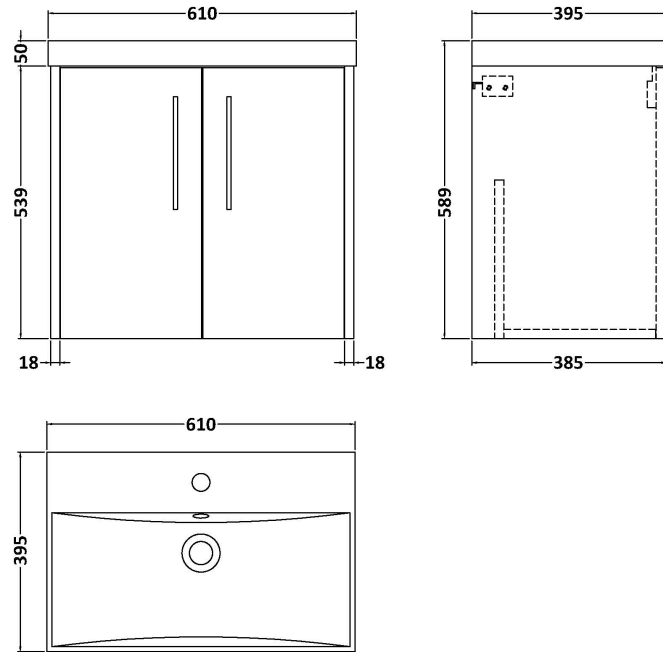

Sales Code: JNU2323D

Description: 600 Wh 2-Door Vanity & Basin 3

Packaging Details

Barcode: 5056462671604