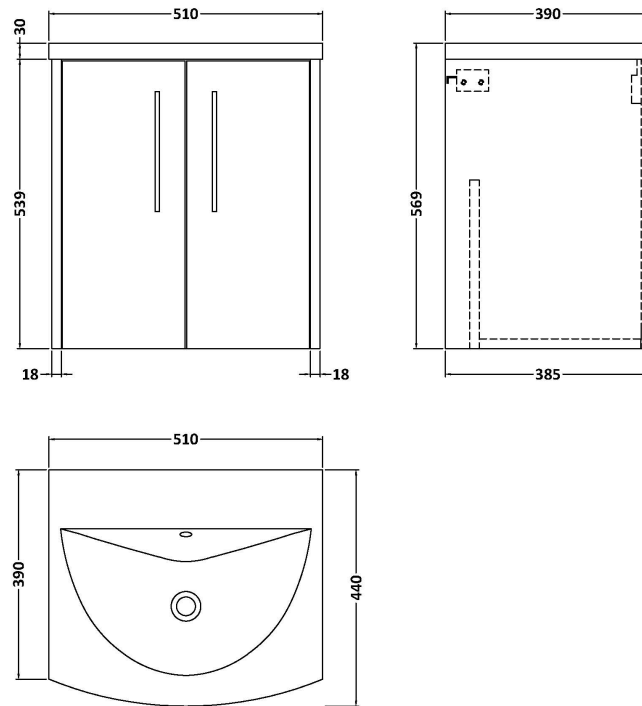

Sales Code: JNU1821G

Description: 500 Wh 2-Door Vanity & Basin 4

Packaging Details

Barcode: 5056462681252

Sales Code: NPF1821

Description: 500 W/H 2-Door Unit (385 Deep)

Product Dimensions

Height (mm):	539
Width (mm):	500
Depth (mm):	385
Nett Weight (kg):	12.5

Packaging Dimensions

Height (mm):	560
Width (mm):	520
Depth (mm):	405
Gross Weight (kg):	13

Packaging Data

Box Colour:	Brown Cardboard Box
Box Qty:	1
Label Size:	50 x 100
Label Colour:	White Label
Label Qty:	2

Outer Box Dimensions (If Applicable)

Height (mm):	
Width (mm):	
Depth (mm):	
Gross Weight (kg):	
Barcode:	5056462657073

Product Details

Country of Origin:	United Kingdom
Fitting Instruction:	No
CE Certification:	
FSC Certified Materials:	Yes
Colour:	Halifax Oak
Construction Method:	Cam & Wood Dowel
Construction Type:	Rigid
Cabinet Finish:	MFC Textured Woodgrain
Fascia Finish:	MFC Textured Woodgrain
Cabinet Thickness (mm):	18
Fascia Thickness (mm):	18
Drawer Included:	No
Drawer Type:	Not Applicable
No of Shelves:	0
Hinge Type:	95 Degree Clip-On Soft Close
Hinge Included:	Yes, Supplied
Adjustable Legs:	No, Not Required
Fixings Included:	Yes
Handle Style:	Modern
Waste Shroud:	No
Handle Included:	Yes, Supplied
Handle Type:	D-Shape

Sales Code: NVM042

Description: 500 Curved Basin 1Th

Product Dimensions

Height (mm):	160
Width (mm):	510
Depth (mm):	440
Nett Weight (kg):	9

Packaging Dimensions

Height (mm):	190
Width (mm):	530
Depth (mm):	415
Gross Weight (kg):	9.5