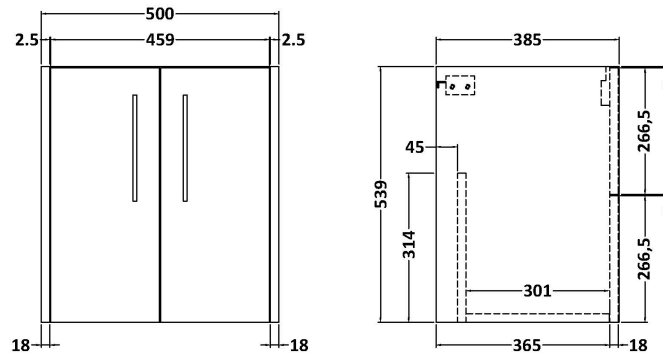

Sales Code: JNU1821G

Description: 500 Wh 2-Door Vanity & Basin 4

Packaging Details

Barcode: 5056462681252

Sales Code: NPF1821

Description: 500 W/H 2-Door Unit (385 Deep)

Product Dimensions

Height (mm):	539
Width (mm):	500
Depth (mm):	385
Nett Weight (kg):	12.5

Packaging Dimensions

Height (mm):	560
Width (mm):	520
Depth (mm):	405
Gross Weight (kg):	13

Packaging Data

Box Colour:	Brown Cardboard Box
Box Qty:	1
Label Size:	50 x 100
Label Colour:	White Label
Label Qty:	2

Outer Box Dimensions (If Applicable)

Height (mm):	
Width (mm):	
Depth (mm):	
Gross Weight (kg):	
Barcode:	5056462657073

Product Details

Country of Origin:	United Kingdom
Fitting Instruction:	No
CE Certification:	
FSC Certified Materials:	Yes
Colour:	Halifax Oak
Construction Method:	Cam & Wood Dowel
Construction Type:	Rigid
Cabinet Finish:	MFC Textured Woodgrain
Fascia Finish:	MFC Textured Woodgrain
Cabinet Thickness (mm):	18
Fascia Thickness (mm):	18
Drawer Included:	No
Drawer Type:	Not Applicable
No of Shelves:	0
Hinge Type:	95 Degree Clip-On Soft Close
Hinge Included:	Yes, Supplied
Adjustable Legs:	No, Not Required
Fixings Included:	Yes
Handle Style:	Modern
Waste Shroud:	No
Handle Included:	Yes, Supplied
Handle Type:	D-Shape

Sales Code: NVM042

Description: 500 Curved Basin 1Th

Product Dimensions

Height (mm):	160
Width (mm):	510
Depth (mm):	440
Nett Weight (kg):	9

Packaging Dimensions

Height (mm):	190
Width (mm):	530
Depth (mm):	415
Gross Weight (kg):	9.5