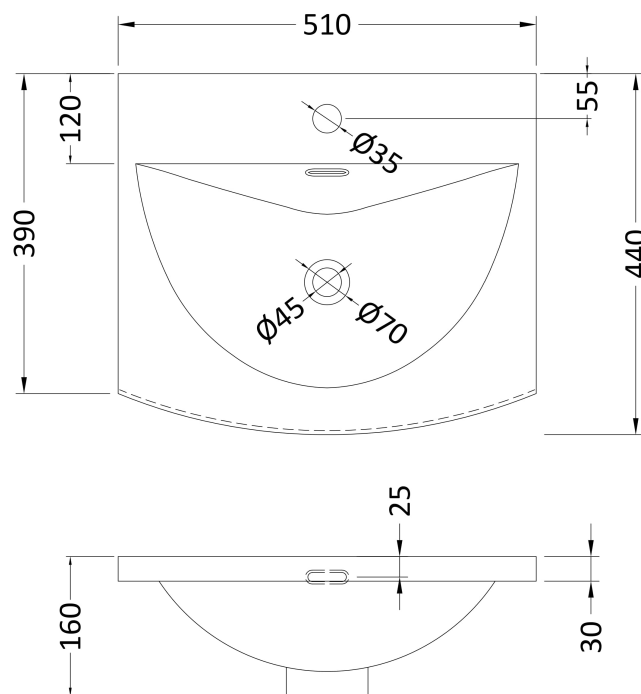

Sales Code: JNU1821G

Description: 500 Wh 2-Door Vanity & Basin 4

Packaging Details

Barcode: 5056462681252

Sales Code: NPF1821

Description: 500 W/H 2-Door Unit (385 Deep)

Product Dimensions

Height (mm):	539
Width (mm):	500
Depth (mm):	385
Nett Weight (kg):	12.5

Packaging Dimensions

Height (mm):	560
Width (mm):	520
Depth (mm):	405
Gross Weight (kg):	13

Packaging Data

Box Colour:	Brown Cardboard Box
Box Qty:	1
Label Size:	50 x 100
Label Colour:	White Label
Label Qty:	2

Sales Code: NVM042

Description: 500 Curved Basin 1Th

Product Dimensions

Height (mm):	160
Width (mm):	510
Depth (mm):	440
Nett Weight (kg):	9

Packaging Dimensions

Height (mm):	190
Width (mm):	530
Depth (mm):	415
Gross Weight (kg):	9.5

Packaging Data

Box Colour:	Brown Cardboard Box - Printed
Box Qty:	1
Label Size:	100 x 50
Label Colour:	White Label
Label Qty:	2

Outer Box Dimensions (If Applicable)

Height (mm):	
Width (mm):	
Depth (mm):	
Gross Weight (kg):	
Barcode:	5056462620985