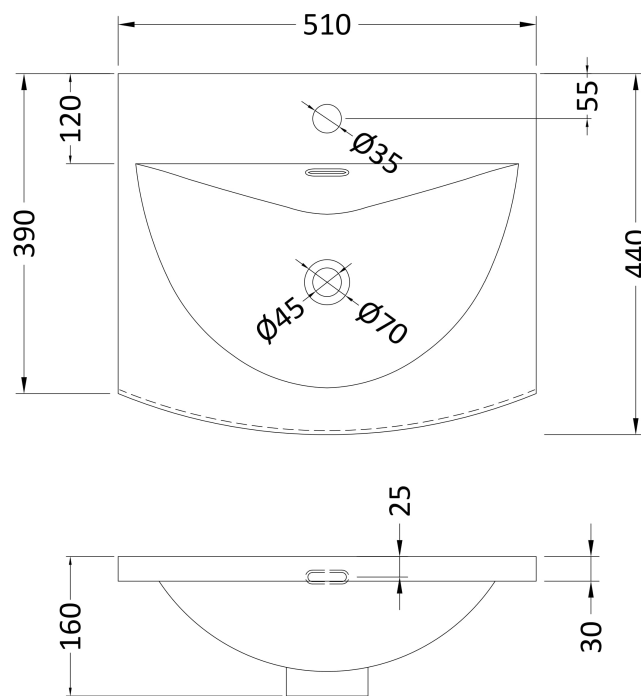

Packaging Dimensions

Height (mm):	560
Width (mm):	520
Depth (mm):	405
Gross Weight (kg):	13

Packaging Data

Box Colour:	Brown Cardboard Box
Box Qty:	1
Label Size:	50 x 100
Label Colour:	White Label
Label Qty:	2

Outer Box Dimensions (If Applicable)

Height (mm):	
Width (mm):	
Depth (mm):	
Gross Weight (kg):	
Barcode:	5056462657042

Product Details

Country of Origin:	United Kingdom
Fitting Instruction:	No
CE Certification:	
FSC Certified Materials:	Yes
Colour:	Graphite Grey Woodgrain
Construction Method:	Cam & Wood Dowel
Construction Type:	Rigid
Cabinet Finish:	MFC Textured Woodgrain
Fascia Finish:	MFC Textured Woodgrain
Cabinet Thickness (mm):	18
Fascia Thickness (mm):	18
Drawer Included:	No
Drawer Type:	Not Applicable
No of Shelves:	0
Hinge Type:	95 Degree Clip-On Soft Close
Hinge Included:	Yes, Supplied
Adjustable Legs:	No, Not Required
Fixings Included:	Yes
Handle Style:	Modern
Waste Shroud:	No
Handle Included:	Yes, Supplied
Handle Type:	D-Shape

Sales Code: NVM042

Description: 500 Curved Basin 1Th

Product Dimensions

Height (mm):	160
Width (mm):	510
Depth (mm):	440
Nett Weight (kg):	9

Packaging Dimensions

Height (mm):	190
Width (mm):	530
Depth (mm):	415
Gross Weight (kg):	9.5

Packaging Data

Box Colour:	Brown Cardboard Box - Printed
Box Qty:	1
Label Size:	100 x 50
Label Colour:	White Label
Label Qty:	2

Outer Box Dimensions (If Applicable)

Height (mm):	
Width (mm):	
Depth (mm):	
Gross Weight (kg):	
Barcode:	5056462620985