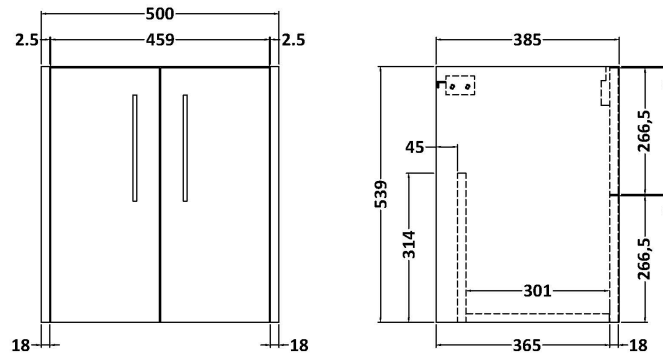

Sales Code: JNU2221G

Description: 500 Wh 2-Door Vanity & Basin 4

Packaging Details

Barcode: 5056462681221

Sales Code: NPF2221

Description: 500 W/H 2-Door Unit (385 Deep)

Product Dimensions

Height (mm):	539
Width (mm):	500
Depth (mm):	385
Nett Weight (kg):	12.5

Packaging Dimensions

Height (mm):	560
Width (mm):	520
Depth (mm):	405
Gross Weight (kg):	13

Packaging Data

Box Colour:	Brown Cardboard Box
Box Qty:	1
Label Size:	50 x 100
Label Colour:	White Label
Label Qty:	2

Outer Box Dimensions (If Applicable)

Height (mm):	
Width (mm):	
Depth (mm):	
Gross Weight (kg):	
Barcode:	5056462657042

Product Details

Country of Origin:	United Kingdom
Fitting Instruction:	No
CE Certification:	
FSC Certified Materials:	Yes
Colour:	Graphite Grey Woodgrain
Construction Method:	Cam & Wood Dowel
Construction Type:	Rigid
Cabinet Finish:	MFC Textured Woodgrain
Fascia Finish:	MFC Textured Woodgrain
Cabinet Thickness (mm):	18
Fascia Thickness (mm):	18
Drawer Included:	No
Drawer Type:	Not Applicable
No of Shelves:	0
Hinge Type:	95 Degree Clip-On Soft Close
Hinge Included:	Yes, Supplied
Adjustable Legs:	No, Not Required
Fixings Included:	Yes
Handle Style:	Modern
Waste Shroud:	No
Handle Included:	Yes, Supplied
Handle Type:	D-Shape

Sales Code: NVM042

Description: 500 Curved Basin 1Th

Product Dimensions

Height (mm):	160
Width (mm):	510
Depth (mm):	440
Nett Weight (kg):	9

Packaging Dimensions

Height (mm):	190
Width (mm):	530
Depth (mm):	415
Gross Weight (kg):	9.5