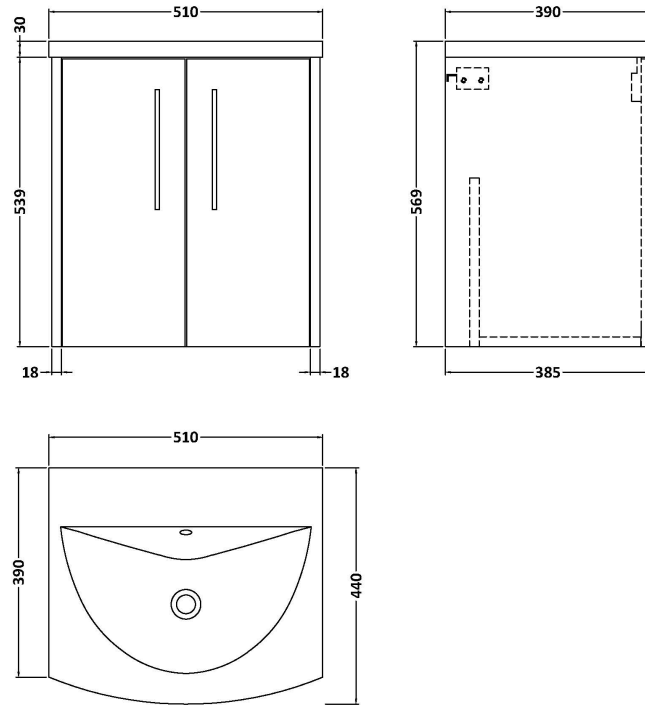

Sales Code: JNU2221G

Description: 500 Wh 2-Door Vanity & Basin 4

Packaging Details

Barcode: 5056462681221

Sales Code: NPF2221

Description: 500 W/H 2-Door Unit (385 Deep)

Product Dimensions

Height (mm):	539
Width (mm):	500
Depth (mm):	385
Nett Weight (kg):	12.5

Packaging Dimensions

Height (mm):	560
Width (mm):	520
Depth (mm):	405
Gross Weight (kg):	13

Packaging Data

Box Colour:	Brown Cardboard Box
Box Qty:	1
Label Size:	50 x 100
Label Colour:	White Label
Label Qty:	2

Outer Box Dimensions (If Applicable)

Height (mm):	
Width (mm):	
Depth (mm):	
Gross Weight (kg):	
Barcode:	5056462657042

Product Details

Country of Origin:	United Kingdom
Fitting Instruction:	No
CE Certification:	
FSC Certified Materials:	Yes
Colour:	Graphite Grey Woodgrain
Construction Method:	Cam & Wood Dowel
Construction Type:	Rigid
Cabinet Finish:	MFC Textured Woodgrain
Fascia Finish:	MFC Textured Woodgrain
Cabinet Thickness (mm):	18
Fascia Thickness (mm):	18
Drawer Included:	No
Drawer Type:	Not Applicable
No of Shelves:	0
Hinge Type:	95 Degree Clip-On Soft Close
Hinge Included:	Yes, Supplied
Adjustable Legs:	No, Not Required
Fixings Included:	Yes
Handle Style:	Modern
Waste Shroud:	No
Handle Included:	Yes, Supplied
Handle Type:	D-Shape

Sales Code: NVM042

Description: 500 Curved Basin 1Th

Product Dimensions

Height (mm):	160
Width (mm):	510
Depth (mm):	440
Nett Weight (kg):	9

Packaging Dimensions

Height (mm):	190
Width (mm):	530
Depth (mm):	415
Gross Weight (kg):	9.5