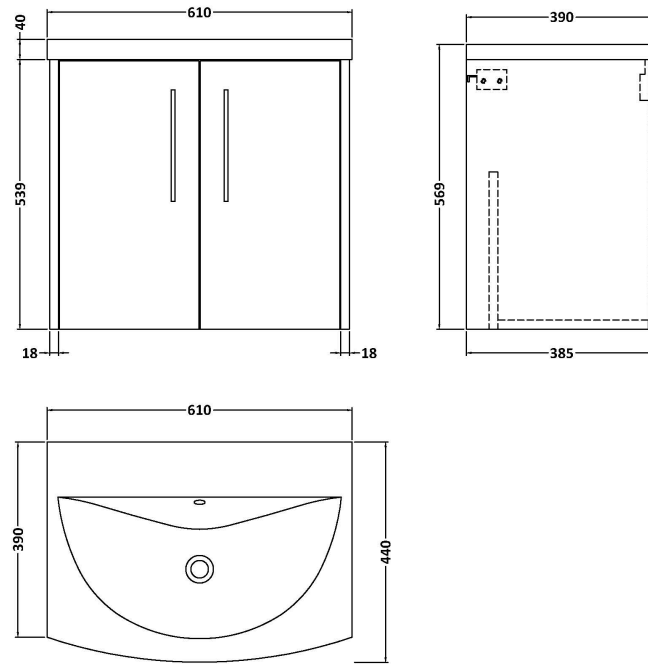

Sales Code: JNU2323G

Description: 600 Wh 2-Door Vanity & Basin 4

Packaging Details

Barcode: 5056462681283