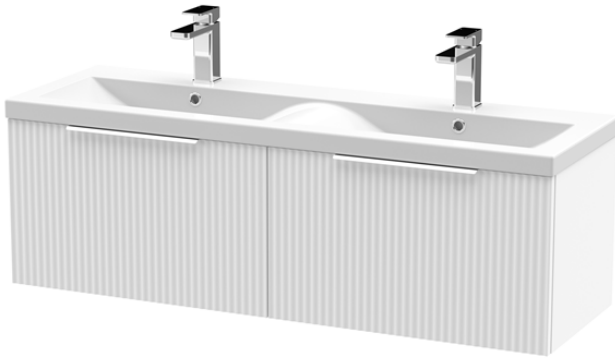

Sales Code: DFF194F

Description: 1200 W/H 2-Drawer Vanity & Double Basin

Packaging Details

Barcode: 5056462679068

Sales Code: FLU194

Description: 600 W/H Single Drawer Unit

Product Dimensions

Height (mm):	359
Width (mm):	600
Depth (mm):	383
Nett Weight (kg):	13

Outer Box Dimensions (If Applicable)

Height (mm):	
Width (mm):	
Depth (mm):	
Gross Weight (kg):	
Barcode:	5056462654669

Product Details

Country of Origin:	China
Fitting Instruction:	No
CE & UKCA:	
FSC Certified Materials:	Yes
Colour:	Satin White
Construction Method:	Cam & Wood Dowel
Construction Type:	Rigid
Cabinet Finish:	MFC Painted Gloss
Fascia Finish:	Mdf Painted Gloss
Cabinet Thickness (mm):	16
Fascia Thickness (mm):	18
Drawer Included:	Yes
Drawer Type:	80mm High Metal S/C Inc Galler
No of Shelves:	0
Hinge Type:	Not Applicable
Hinge Included:	No
Adjustable Legs:	No, Not Required
Fixings Included:	Yes
Handle Style:	Modern
Waste Shroud:	Yes
Handle Included:	Yes, Supplied
Handle Type:	D-Shape

Sales Code: CBM424

Description: Double Ceramic Basin 1208X392

Product Dimensions

Height (mm):	390
Width (mm):	1205
Depth (mm):	175
Nett Weight (kg):	27

Packaging Dimensions

Height (mm):	205
Width (mm):	1270
Depth (mm):	510
Gross Weight (kg):	27