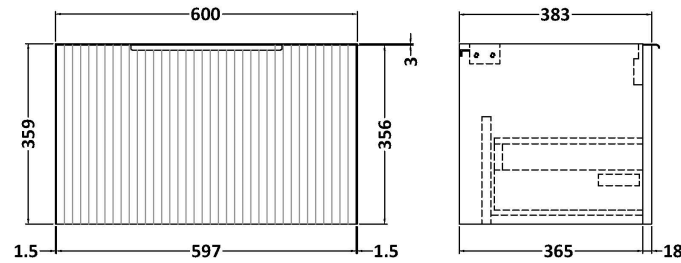

Sales Code: DFF194F

Description: 1200 W/H 2-Drawer Vanity & Double Basin

Packaging Details

Barcode: 5056462679068

Sales Code: FLU194

Description: 600 W/H Single Drawer Unit

Product Dimensions

Height (mm):	359
Width (mm):	600
Depth (mm):	383
Nett Weight (kg):	13

Packaging Dimensions

Height (mm):	380
Width (mm):	620
Depth (mm):	405
Gross Weight (kg):	13.5

Packaging Data

Box Colour:	Brown Cardboard Box - Printed
Box Qty:	0
Label Size:	0 x 0
Label Colour:	Not Applicable
Label Qty:	0

Outer Box Dimensions (If Applicable)

Height (mm):	
Width (mm):	
Depth (mm):	
Gross Weight (kg):	
Barcode:	5056462654669

Product Details

Country of Origin:	China
Fitting Instruction:	No
CE & UKCA:	
FSC Certified Materials:	Yes
Colour:	Satin White
Construction Method:	Cam & Wood Dowel
Construction Type:	Rigid
Cabinet Finish:	MFC Painted Gloss
Fascia Finish:	Mdf Painted Gloss
Cabinet Thickness (mm):	16
Fascia Thickness (mm):	18
Drawer Included:	Yes
Drawer Type:	80mm High Metal S/C Inc Galler
No of Shelves:	0
Hinge Type:	Not Applicable
Hinge Included:	No
Adjustable Legs:	No, Not Required
Fixings Included:	Yes
Handle Style:	Modern
Waste Shroud:	Yes
Handle Included:	Yes, Supplied
Handle Type:	D-Shape

Sales Code: CBM424

Description: Double Ceramic Basin 1208X392

Product Dimensions

Height (mm):	390
Width (mm):	1205
Depth (mm):	175
Nett Weight (kg):	27

Packaging Dimensions

Height (mm):	205
Width (mm):	1270
Depth (mm):	510
Gross Weight (kg):	27