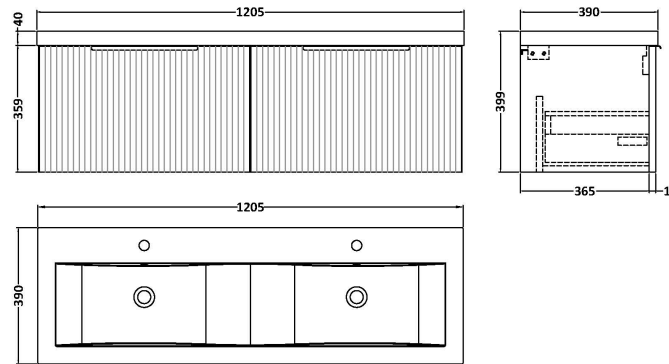

Sales Code: DFF194F

Description: 1200 W/H 2-Drawer Vanity & Double Basin

Packaging Details

Barcode: 5056462679068

Sales Code: FLU194

Description: 600 W/H Single Drawer Unit

Product Dimensions

Height (mm):	359
Width (mm):	600
Depth (mm):	383
Nett Weight (kg):	13

Packaging Dimensions

Height (mm):	380
Width (mm):	620
Depth (mm):	405
Gross Weight (kg):	13.5

Packaging Data

Box Colour:	Brown Cardboard Box - Printed
Box Qty:	0
Label Size:	0 x 0
Label Colour:	Not Applicable
Label Qty:	0

Outer Box Dimensions (If Applicable)

Height (mm):	
Width (mm):	
Depth (mm):	
Gross Weight (kg):	
Barcode:	5056462654669

Product Details

Country of Origin:	China
Fitting Instruction:	No
CE & UKCA:	
FSC Certified Materials:	Yes
Colour:	Satin White
Construction Method:	Cam & Wood Dowel
Construction Type:	Rigid
Cabinet Finish:	MFC Painted Gloss
Fascia Finish:	Mdf Painted Gloss
Cabinet Thickness (mm):	16
Fascia Thickness (mm):	18
Drawer Included:	Yes
Drawer Type:	80mm High Metal S/C Inc Galler
No of Shelves:	0
Hinge Type:	Not Applicable
Hinge Included:	No
Adjustable Legs:	No, Not Required
Fixings Included:	Yes
Handle Style:	Modern
Waste Shroud:	Yes
Handle Included:	Yes, Supplied
Handle Type:	D-Shape

Sales Code: CBM424

Description: Double Ceramic Basin 1208X392

Product Dimensions

Height (mm):	390
Width (mm):	1205
Depth (mm):	175
Nett Weight (kg):	27

Packaging Dimensions

Height (mm):	205
Width (mm):	1270
Depth (mm):	510
Gross Weight (kg):	27