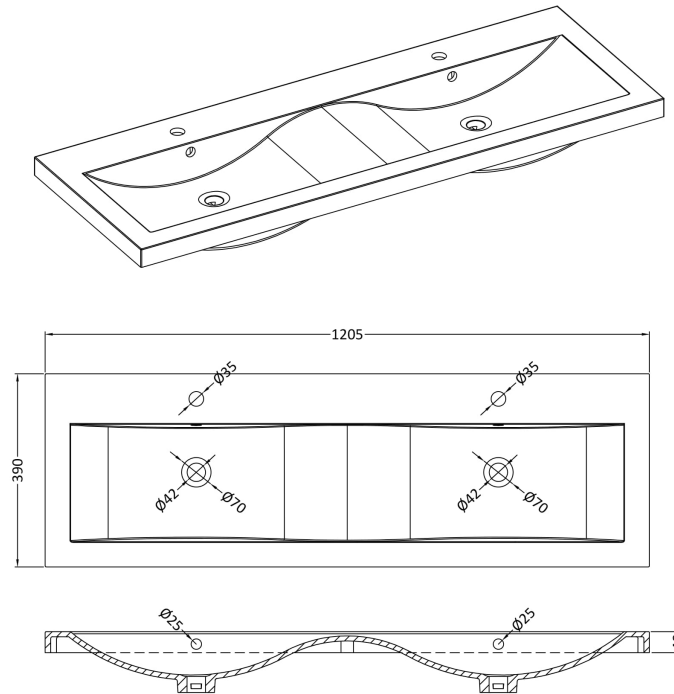

Packaging Dimensions

Height (mm):	380
Width (mm):	620
Depth (mm):	405
Gross Weight (kg):	13.5

Packaging Data

Box Colour:	Brown Cardboard Box - Printed
Box Qty:	0
Label Size:	0 x 0
Label Colour:	Not Applicable
Label Qty:	0

Outer Box Dimensions (If Applicable)

Height (mm):	
Width (mm):	
Depth (mm):	
Gross Weight (kg):	
Barcode:	5056462654669

Product Details

Country of Origin:	China
Fitting Instruction:	No
CE & UKCA:	
FSC Certified Materials:	Yes
Colour:	Satin White
Construction Method:	Cam & Wood Dowel
Construction Type:	Rigid
Cabinet Finish:	MFC Painted Gloss
Fascia Finish:	Mdf Painted Gloss
Cabinet Thickness (mm):	16
Fascia Thickness (mm):	18
Drawer Included:	Yes
Drawer Type:	80mm High Metal S/C Inc Galler
No of Shelves:	0
Hinge Type:	Not Applicable
Hinge Included:	No
Adjustable Legs:	No, Not Required
Fixings Included:	Yes
Handle Style:	Modern
Waste Shroud:	Yes
Handle Included:	Yes, Supplied
Handle Type:	D-Shape

Sales Code: CBM424

Description: Double Ceramic Basin 1208X392

Product Dimensions

Height (mm):	390
Width (mm):	1205
Depth (mm):	175
Nett Weight (kg):	27

Packaging Dimensions

Height (mm):	205
Width (mm):	1270
Depth (mm):	510
Gross Weight (kg):	27

Packaging Data

Box Colour:	Brown Cardboard Box - Printed
Box Qty:	1
Label Size:	100 x 50
Label Colour:	White Label
Label Qty:	2

Outer Box Dimensions (If Applicable)

Height (mm):	
Width (mm):	
Depth (mm):	
Gross Weight (kg):	
Barcode:	5056211875826