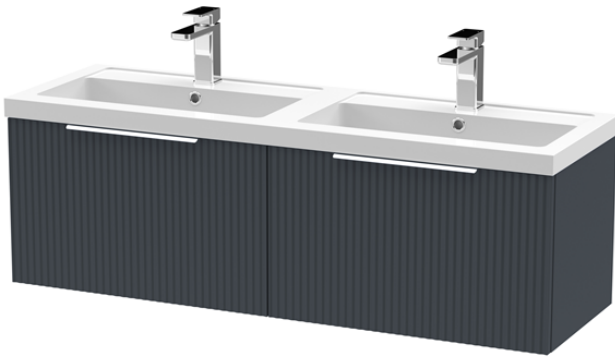

Sales Code: DFF1494C

Description: 1200 W/H 2-Drawer Vanity & Double Basin

Packaging Details

Barcode: 5056462679167

Sales Code: FLU1494

Description: 600 W/H Single Drawer Unit

Product Dimensions

Height (mm):	359
Width (mm):	600
Depth (mm):	383
Nett Weight (kg):	13

Packaging Dimensions

Height (mm):	380
Width (mm):	620
Depth (mm):	405
Gross Weight (kg):	13.5

Packaging Data

Box Colour:	Brown Cardboard Box - Printed
Box Qty:	0
Label Size:	0 x 0
Label Colour:	Not Applicable
Label Qty:	0

Outer Box Dimensions (If Applicable)

Height (mm):	
Width (mm):	
Depth (mm):	
Gross Weight (kg):	
Barcode:	5056462661049

Product Details

Country of Origin:	China
Fitting Instruction:	No
CE & UKCA:	
FSC Certified Materials:	Yes
Colour:	Satin Anthracite
Construction Method:	Cam & Wood Dowel
Construction Type:	Rigid
Cabinet Finish:	MFC Painted Gloss
Fascia Finish:	Mdf Painted Gloss
Cabinet Thickness (mm):	16
Fascia Thickness (mm):	18
Drawer Included:	Yes
Drawer Type:	80mm High Metal S/C Inc Galler
No of Shelves:	0
Hinge Type:	Not Applicable
Hinge Included:	No
Adjustable Legs:	No, Not Required
Fixings Included:	Yes
Handle Style:	Modern
Waste Shroud:	Yes
Handle Included:	Yes, Supplied
Handle Type:	D-Shape

Sales Code: PMB424

Description: Double Polymarble Basin 1205 X 390

Product Dimensions

Height (mm):	390
Width (mm):	1205
Depth (mm):	157
Nett Weight (kg):	18.12

Packaging Dimensions

Height (mm):	100
Width (mm):	1205
Depth (mm):	400
Gross Weight (kg):	18.12