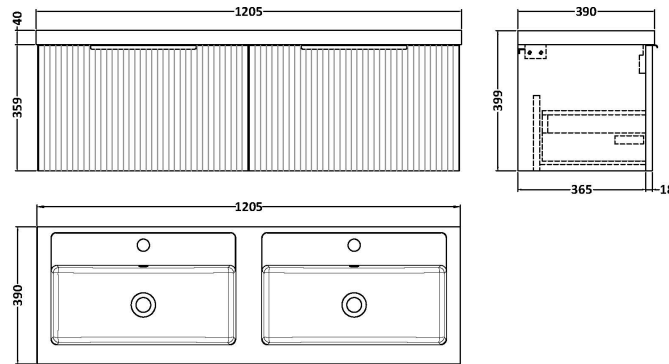

Sales Code: DFF1494C

Description: 1200 W/H 2-Drawer Vanity & Double Basin

Packaging Details

Barcode: 5056462679167

Sales Code: FLU1494

Description: 600 W/H Single Drawer Unit

Product Dimensions

Height (mm):	359
Width (mm):	600
Depth (mm):	383
Nett Weight (kg):	13

Packaging Dimensions

Height (mm):	380
Width (mm):	620
Depth (mm):	405
Gross Weight (kg):	13.5

Packaging Data

Box Colour:	Brown Cardboard Box - Printed
Box Qty:	0
Label Size:	0 x 0
Label Colour:	Not Applicable
Label Qty:	0

Outer Box Dimensions (If Applicable)

Height (mm):	
Width (mm):	
Depth (mm):	
Gross Weight (kg):	
Barcode:	5056462661049

Product Details

Country of Origin:	China
Fitting Instruction:	No
CE & UKCA:	
FSC Certified Materials:	Yes
Colour:	Satin Anthracite
Construction Method:	Cam & Wood Dowel
Construction Type:	Rigid
Cabinet Finish:	MFC Painted Gloss
Fascia Finish:	Mdf Painted Gloss
Cabinet Thickness (mm):	16
Fascia Thickness (mm):	18
Drawer Included:	Yes
Drawer Type:	80mm High Metal S/C Inc Galler
No of Shelves:	0
Hinge Type:	Not Applicable
Hinge Included:	No
Adjustable Legs:	No, Not Required
Fixings Included:	Yes
Handle Style:	Modern
Waste Shroud:	Yes
Handle Included:	Yes, Supplied
Handle Type:	D-Shape

Sales Code: PMB424

Description: Double Polymarble Basin 1205 X 390

Product Dimensions

Height (mm):	390
Width (mm):	1205
Depth (mm):	157
Nett Weight (kg):	18.12

Packaging Dimensions

Height (mm):	100
Width (mm):	1205
Depth (mm):	400
Gross Weight (kg):	18.12