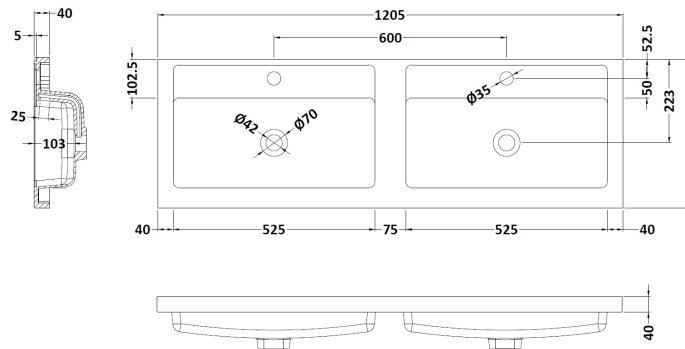

Packaging Dimensions

Height (mm):	380
Width (mm):	620
Depth (mm):	405
Gross Weight (kg):	13.5

Packaging Data

Box Colour:	Brown Cardboard Box - Printed
Box Qty:	0
Label Size:	0 x 0
Label Colour:	Not Applicable
Label Qty:	0

Outer Box Dimensions (If Applicable)

Height (mm):	
Width (mm):	
Depth (mm):	
Gross Weight (kg):	
Barcode:	5056462661049

Product Details

Country of Origin:	China
Fitting Instruction:	No
CE & UKCA:	
FSC Certified Materials:	Yes
Colour:	Satin Anthracite
Construction Method:	Cam & Wood Dowel
Construction Type:	Rigid
Cabinet Finish:	MFC Painted Gloss
Fascia Finish:	Mdf Painted Gloss
Cabinet Thickness (mm):	16
Fascia Thickness (mm):	18
Drawer Included:	Yes
Drawer Type:	80mm High Metal S/C Inc Galler
No of Shelves:	0
Hinge Type:	Not Applicable
Hinge Included:	No
Adjustable Legs:	No, Not Required
Fixings Included:	Yes
Handle Style:	Modern
Waste Shroud:	Yes
Handle Included:	Yes, Supplied
Handle Type:	D-Shape

Sales Code: PMB424

Description: Double Polymarble Basin 1205 X 390

Product Dimensions

Height (mm):	390
Width (mm):	1205
Depth (mm):	157
Nett Weight (kg):	18.12

Packaging Dimensions

Height (mm):	100
Width (mm):	1205
Depth (mm):	400
Gross Weight (kg):	18.12

Packaging Data

Box Colour:	Brown Cardboard Box - Printed
Box Qty:	1
Label Size:	100 x 50
Label Colour:	White Label
Label Qty:	2

Outer Box Dimensions (If Applicable)

Height (mm):	
Width (mm):	
Depth (mm):	
Gross Weight (kg):	
Barcode:	5056211815136