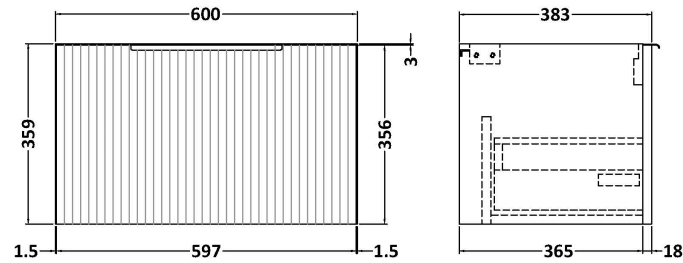

Sales Code: DFF1494C

Description: 1200 W/H 2-Drawer Vanity & Double Basin

Packaging Details

Barcode: 5056462679167

Sales Code: FLU1494

Description: 600 W/H Single Drawer Unit

Product Dimensions

Height (mm):	359
Width (mm):	600
Depth (mm):	383
Nett Weight (kg):	13

Packaging Dimensions

Height (mm):	380
Width (mm):	620
Depth (mm):	405
Gross Weight (kg):	13.5

Packaging Data

Box Colour:	Brown Cardboard Box - Printed
Box Qty:	0
Label Size:	0 x 0
Label Colour:	Not Applicable
Label Qty:	0

Sales Code: PMB424

Description: Double Polymarble Basin 1205 X 390

Product Dimensions

Height (mm):	390
Width (mm):	1205
Depth (mm):	157
Nett Weight (kg):	18.12

Packaging Dimensions

Height (mm):	100
Width (mm):	1205
Depth (mm):	400
Gross Weight (kg):	18.12

Packaging Data

Box Colour:	Brown Cardboard Box - Printed
Box Qty:	1
Label Size:	100 x 50
Label Colour:	White Label
Label Qty:	2

Outer Box Dimensions (If Applicable)

Height (mm):	
Width (mm):	
Depth (mm):	
Gross Weight (kg):	
Barcode:	5056211815136