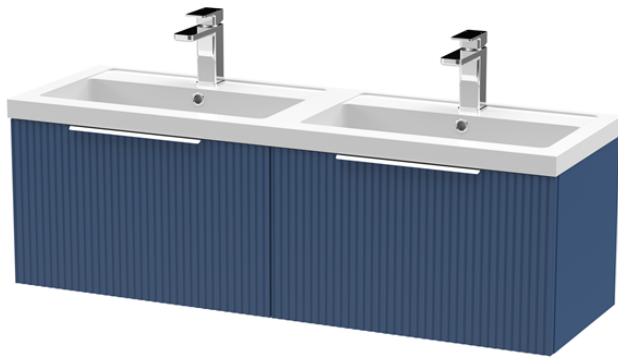

Sales Code: DFF394C

Description: 1200 W/H 2-Drawer Vanity & Double Basin

Packaging Details

Barcode: 5056462679136

Sales Code: FLU394

Description: 600 W/H Single Drawer Unit

Product Dimensions

Height (mm):	359
Width (mm):	600
Depth (mm):	383
Nett Weight (kg):	13

Packaging Dimensions

Height (mm):	380
Width (mm):	620
Depth (mm):	405
Gross Weight (kg):	13.5

Packaging Data

Box Colour:	Brown Cardboard Box - Printed
Box Qty:	0
Label Size:	0 x 0
Label Colour:	Not Applicable
Label Qty:	0

Outer Box Dimensions (If Applicable)

Height (mm):	
Width (mm):	
Depth (mm):	
Gross Weight (kg):	
Barcode:	5056462654683

Product Details

Country of Origin:	China
Fitting Instruction:	No
CE & UKCA:	
FSC Certified Materials:	Yes
Colour:	Satin Blue
Construction Method:	Cam & Wood Dowel
Construction Type:	Rigid
Cabinet Finish:	MFC Painted Gloss
Fascia Finish:	Mdf Painted Gloss
Cabinet Thickness (mm):	16
Fascia Thickness (mm):	18
Drawer Included:	Yes
Drawer Type:	80mm High Metal S/C Inc Galler
No of Shelves:	0
Hinge Type:	Not Applicable
Hinge Included:	No
Adjustable Legs:	No, Not Required
Fixings Included:	Yes
Handle Style:	Modern
Waste Shroud:	Yes
Handle Included:	Yes, Supplied
Handle Type:	D-Shape

Sales Code: PMB424

Description: Double Polymarble Basin 1205 X 390

Product Dimensions

Height (mm):	390
Width (mm):	1205
Depth (mm):	157
Nett Weight (kg):	18.12

Packaging Dimensions

Height (mm):	100
Width (mm):	1205
Depth (mm):	400
Gross Weight (kg):	18.12