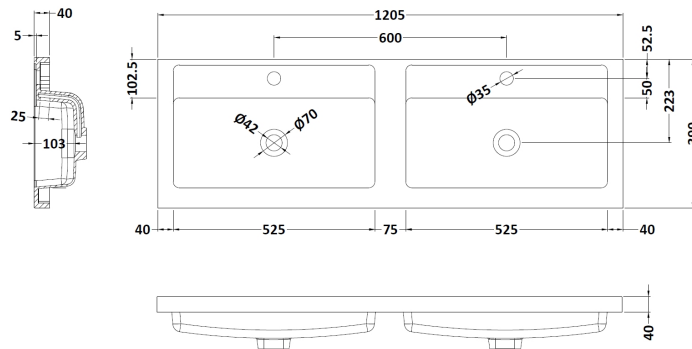

Packaging Dimensions

Height (mm):	380
Width (mm):	620
Depth (mm):	405
Gross Weight (kg):	13.5

Packaging Data

Box Colour:	Brown Cardboard Box - Printed
Box Qty:	0
Label Size:	0 x 0
Label Colour:	Not Applicable
Label Qty:	0

Outer Box Dimensions (If Applicable)

Height (mm):	
Width (mm):	
Depth (mm):	
Gross Weight (kg):	
Barcode:	5056462654683

Product Details

Country of Origin:	China
Fitting Instruction:	No
CE & UKCA:	
FSC Certified Materials:	Yes
Colour:	Satin Blue
Construction Method:	Cam & Wood Dowel
Construction Type:	Rigid
Cabinet Finish:	MFC Painted Gloss
Fascia Finish:	Mdf Painted Gloss
Cabinet Thickness (mm):	16
Fascia Thickness (mm):	18
Drawer Included:	Yes
Drawer Type:	80mm High Metal S/C Inc Galler
No of Shelves:	0
Hinge Type:	Not Applicable
Hinge Included:	No
Adjustable Legs:	No, Not Required
Fixings Included:	Yes
Handle Style:	Modern
Waste Shroud:	Yes
Handle Included:	Yes, Supplied
Handle Type:	D-Shape

Sales Code: PMB424

Description: Double Polymarble Basin 1205 X 390

Product Dimensions

Height (mm):	390
Width (mm):	1205
Depth (mm):	157
Nett Weight (kg):	18.12

Packaging Dimensions

Height (mm):	100
Width (mm):	1205
Depth (mm):	400
Gross Weight (kg):	18.12

Packaging Data

Box Colour:	Brown Cardboard Box - Printed
Box Qty:	1
Label Size:	100 x 50
Label Colour:	White Label
Label Qty:	2

Outer Box Dimensions (If Applicable)

Height (mm):	
Width (mm):	
Depth (mm):	
Gross Weight (kg):	
Barcode:	5056211815136