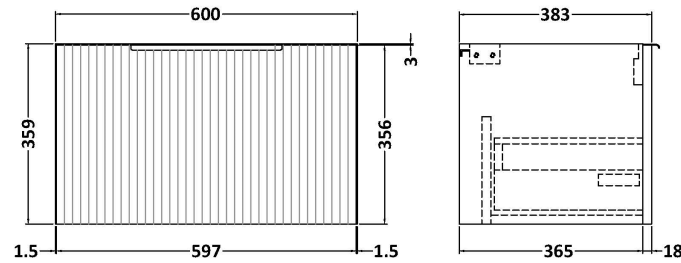

Sales Code: DFF394C

Description: 1200 W/H 2-Drawer Vanity & Double Basin

Packaging Details

Barcode: 5056462679136

Sales Code: FLU394

Description: 600 W/H Single Drawer Unit

Product Dimensions

Height (mm):	359
Width (mm):	600
Depth (mm):	383
Nett Weight (kg):	13

Packaging Dimensions

Height (mm):	380
Width (mm):	620
Depth (mm):	405
Gross Weight (kg):	13.5

Packaging Data

Box Colour:	Brown Cardboard Box - Printed
Box Qty:	0
Label Size:	0 x 0
Label Colour:	Not Applicable
Label Qty:	0

Sales Code: PMB424

Description: Double Polymarble Basin 1205 X 390

Product Dimensions

Height (mm):	390
Width (mm):	1205
Depth (mm):	157
Nett Weight (kg):	18.12

Packaging Dimensions

Height (mm):	100
Width (mm):	1205
Depth (mm):	400
Gross Weight (kg):	18.12

Packaging Data

Box Colour:	Brown Cardboard Box - Printed
Box Qty:	1
Label Size:	100 x 50
Label Colour:	White Label
Label Qty:	2

Outer Box Dimensions (If Applicable)

Height (mm):	
Width (mm):	
Depth (mm):	
Gross Weight (kg):	
Barcode:	5056211815136