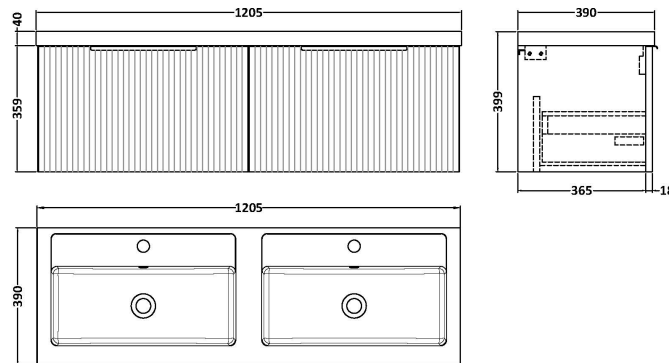

Sales Code: DFF394C

Description: 1200 W/H 2-Drawer Vanity & Double Basin

Packaging Details

Barcode: 5056462679136

Sales Code: FLU394

Description: 600 W/H Single Drawer Unit

Product Dimensions

Height (mm):	359
Width (mm):	600
Depth (mm):	383
Nett Weight (kg):	13

Packaging Dimensions

Height (mm):	380
Width (mm):	620
Depth (mm):	405
Gross Weight (kg):	13.5

Packaging Data

Box Colour:	Brown Cardboard Box - Printed
Box Qty:	0
Label Size:	0 x 0
Label Colour:	Not Applicable
Label Qty:	0

Outer Box Dimensions (If Applicable)

Height (mm):	
Width (mm):	
Depth (mm):	
Gross Weight (kg):	
Barcode:	5056462654683

Product Details

Country of Origin:	China
Fitting Instruction:	No
CE & UKCA:	
FSC Certified Materials:	Yes
Colour:	Satin Blue
Construction Method:	Cam & Wood Dowel
Construction Type:	Rigid
Cabinet Finish:	MFC Painted Gloss
Fascia Finish:	Mdf Painted Gloss
Cabinet Thickness (mm):	16
Fascia Thickness (mm):	18
Drawer Included:	Yes
Drawer Type:	80mm High Metal S/C Inc Galler
No of Shelves:	0
Hinge Type:	Not Applicable
Hinge Included:	No
Adjustable Legs:	No, Not Required
Fixings Included:	Yes
Handle Style:	Modern
Waste Shroud:	Yes
Handle Included:	Yes, Supplied
Handle Type:	D-Shape

Sales Code: PMB424

Description: Double Polymarble Basin 1205 X 390

Product Dimensions

Height (mm):	390
Width (mm):	1205
Depth (mm):	157
Nett Weight (kg):	18.12

Packaging Dimensions

Height (mm):	100
Width (mm):	1205
Depth (mm):	400
Gross Weight (kg):	18.12