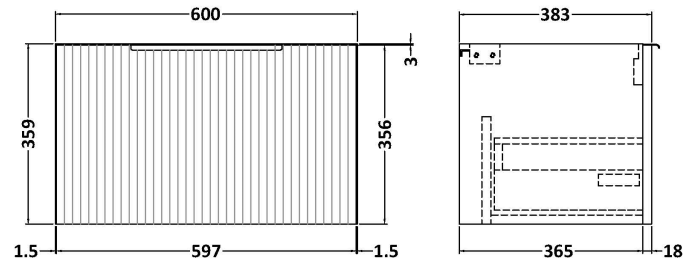

Sales Code: DFF894C

Description: 1200 W/H 2-Drawer Vanity & Double Basin

Packaging Details

Barcode: 5056462679198

Sales Code: FLU894

Description: 600 W/H Single Drawer Unit

Product Dimensions

Height (mm):	359
Width (mm):	600
Depth (mm):	383
Nett Weight (kg):	13

Packaging Dimensions

Height (mm):	380
Width (mm):	620
Depth (mm):	405
Gross Weight (kg):	13.5

Packaging Data

Box Colour:	Brown Cardboard Box - Printed
Box Qty:	0
Label Size:	0 x 0
Label Colour:	Not Applicable
Label Qty:	0

Sales Code: PMB424

Description: Double Polymarble Basin 1205 X 390

Product Dimensions

Height (mm):	390
Width (mm):	1205
Depth (mm):	157
Nett Weight (kg):	18.12

Packaging Dimensions

Height (mm):	100
Width (mm):	1205
Depth (mm):	400
Gross Weight (kg):	18.12

Packaging Data

Box Colour:	Brown Cardboard Box - Printed
Box Qty:	1
Label Size:	100 x 50
Label Colour:	White Label
Label Qty:	2

Outer Box Dimensions (If Applicable)

Height (mm):	
Width (mm):	
Depth (mm):	
Gross Weight (kg):	
Barcode:	5056211815136