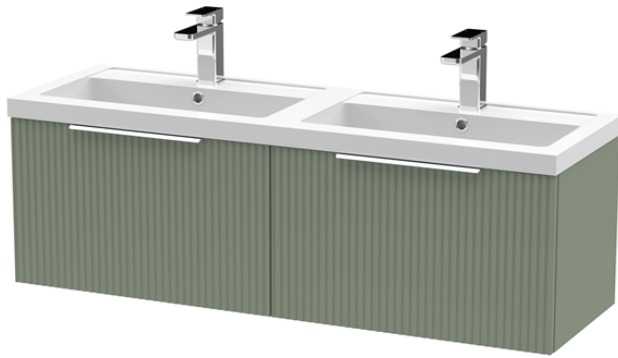

Sales Code: DFF894C

Description: 1200 W/H 2-Drawer Vanity & Double Basin

Packaging Details

Barcode: 5056462679198

Sales Code: FLU894

Description: 600 W/H Single Drawer Unit

Product Dimensions

Height (mm):	359
Width (mm):	600
Depth (mm):	383
Nett Weight (kg):	13

Packaging Dimensions

Height (mm):	380
Width (mm):	620
Depth (mm):	405
Gross Weight (kg):	13.5

Packaging Data

Box Colour:	Brown Cardboard Box - Printed
Box Qty:	0
Label Size:	0 x 0
Label Colour:	Not Applicable
Label Qty:	0

Outer Box Dimensions (If Applicable)

Height (mm):	
Width (mm):	
Depth (mm):	
Gross Weight (kg):	
Barcode:	5056462654690

Product Details

Country of Origin:	China
Fitting Instruction:	No
CE & UKCA:	
FSC Certified Materials:	Yes
Colour:	Satin Green
Construction Method:	Cam & Wood Dowel
Construction Type:	Rigid
Cabinet Finish:	MFC Painted Gloss
Fascia Finish:	Mdf Painted Gloss
Cabinet Thickness (mm):	16
Fascia Thickness (mm):	18
Drawer Included:	Yes
Drawer Type:	80mm High Metal S/C Inc Galler
No of Shelves:	0
Hinge Type:	Not Applicable
Hinge Included:	No
Adjustable Legs:	No, Not Required
Fixings Included:	Yes
Handle Style:	Modern
Waste Shroud:	Yes
Handle Included:	Yes, Supplied
Handle Type:	D-Shape

Sales Code: PMB424

Description: Double Polymarble Basin 1205 X 390

Product Dimensions

Height (mm):	390
Width (mm):	1205
Depth (mm):	157
Nett Weight (kg):	18.12

Packaging Dimensions

Height (mm):	100
Width (mm):	1205
Depth (mm):	400
Gross Weight (kg):	18.12