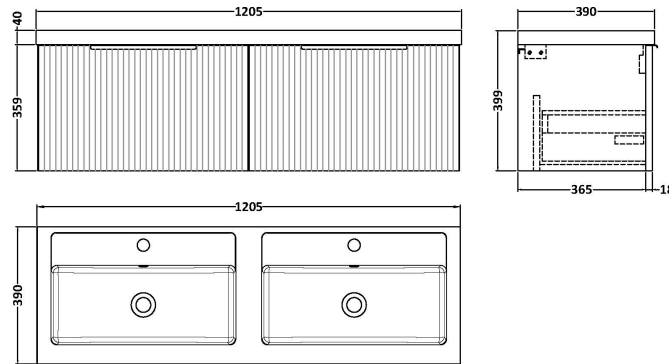

Sales Code: DFF894C

Description: 1200 W/H 2-Drawer Vanity & Double Basin

Packaging Details

Barcode: 5056462679198

Sales Code: FLU894

Description: 600 W/H Single Drawer Unit

Product Dimensions

Height (mm):	359
Width (mm):	600
Depth (mm):	383
Nett Weight (kg):	13

Packaging Dimensions

Height (mm):	380
Width (mm):	620
Depth (mm):	405
Gross Weight (kg):	13.5

Packaging Data

Box Colour:	Brown Cardboard Box - Printed
Box Qty:	0
Label Size:	0 x 0
Label Colour:	Not Applicable
Label Qty:	0

Outer Box Dimensions (If Applicable)

Height (mm):	
Width (mm):	
Depth (mm):	
Gross Weight (kg):	
Barcode:	5056462654690

Product Details

Country of Origin:	China
Fitting Instruction:	No
CE & UKCA:	
FSC Certified Materials:	Yes
Colour:	Satin Green
Construction Method:	Cam & Wood Dowel
Construction Type:	Rigid
Cabinet Finish:	MFC Painted Gloss
Fascia Finish:	Mdf Painted Gloss
Cabinet Thickness (mm):	16
Fascia Thickness (mm):	18
Drawer Included:	Yes
Drawer Type:	80mm High Metal S/C Inc Galler
No of Shelves:	0
Hinge Type:	Not Applicable
Hinge Included:	No
Adjustable Legs:	No, Not Required
Fixings Included:	Yes
Handle Style:	Modern
Waste Shroud:	Yes
Handle Included:	Yes, Supplied
Handle Type:	D-Shape

Sales Code: PMB424

Description: Double Polymarble Basin 1205 X 390

Product Dimensions

Height (mm):	390
Width (mm):	1205
Depth (mm):	157
Nett Weight (kg):	18.12

Packaging Dimensions

Height (mm):	100
Width (mm):	1205
Depth (mm):	400
Gross Weight (kg):	18.12