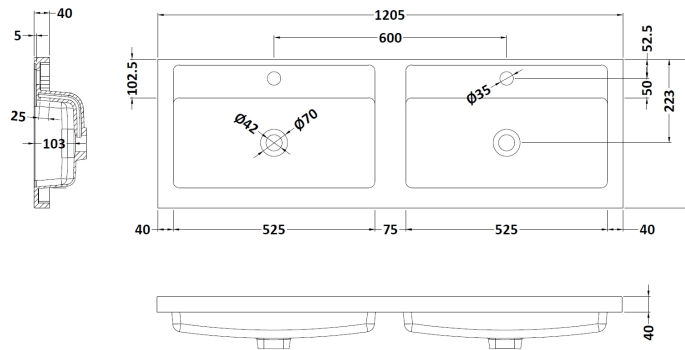

Packaging Dimensions

Height (mm):	380
Width (mm):	620
Depth (mm):	405
Gross Weight (kg):	13.5

Packaging Data

Box Colour:	Brown Cardboard Box - Printed
Box Qty:	0
Label Size:	0 x 0
Label Colour:	Not Applicable
Label Qty:	0

Outer Box Dimensions (If Applicable)

Height (mm):	
Width (mm):	
Depth (mm):	
Gross Weight (kg):	
Barcode:	5056462654690

Product Details

Country of Origin:	China
Fitting Instruction:	No
CE & UKCA:	
FSC Certified Materials:	Yes
Colour:	Satin Green
Construction Method:	Cam & Wood Dowel
Construction Type:	Rigid
Cabinet Finish:	MFC Painted Gloss
Fascia Finish:	Mdf Painted Gloss
Cabinet Thickness (mm):	16
Fascia Thickness (mm):	18
Drawer Included:	Yes
Drawer Type:	80mm High Metal S/C Inc Galler
No of Shelves:	0
Hinge Type:	Not Applicable
Hinge Included:	No
Adjustable Legs:	No, Not Required
Fixings Included:	Yes
Handle Style:	Modern
Waste Shroud:	Yes
Handle Included:	Yes, Supplied
Handle Type:	D-Shape

Sales Code: PMB424

Description: Double Polymarble Basin 1205 X 390

Product Dimensions

Height (mm):	390
Width (mm):	1205
Depth (mm):	157
Nett Weight (kg):	18.12

Packaging Dimensions

Height (mm):	100
Width (mm):	1205
Depth (mm):	400
Gross Weight (kg):	18.12

Packaging Data

Box Colour:	Brown Cardboard Box - Printed
Box Qty:	1
Label Size:	100 x 50
Label Colour:	White Label
Label Qty:	2

Outer Box Dimensions (If Applicable)

Height (mm):	
Width (mm):	
Depth (mm):	
Gross Weight (kg):	
Barcode:	5056211815136