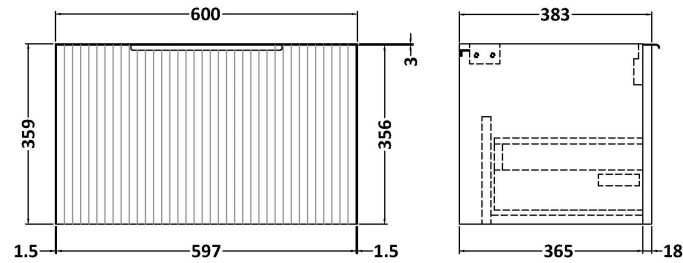

### Product Dimensions

Height (mm):	359
Width (mm):	600
Depth (mm):	383
Nett Weight (kg):	13

### Packaging Dimensions

Height (mm):	380
Width (mm):	620
Depth (mm):	405
Gross Weight (kg):	13.5

### Outer Box Dimensions (If Applicable)

Height (mm):	
Width (mm):	
Depth (mm):	
Gross Weight (kg):	
Barcode:	5056462654676

**Sales Code:** PMB424

**Description:** Double Polymarble Basin 1205 X 390

**Product Dimensions**

Height (mm):	390
Width (mm):	1205
Depth (mm):	157
Nett Weight (kg):	18.12

**Packaging Dimensions**

Height (mm):	100
Width (mm):	1205
Depth (mm):	400
Gross Weight (kg):	18.12