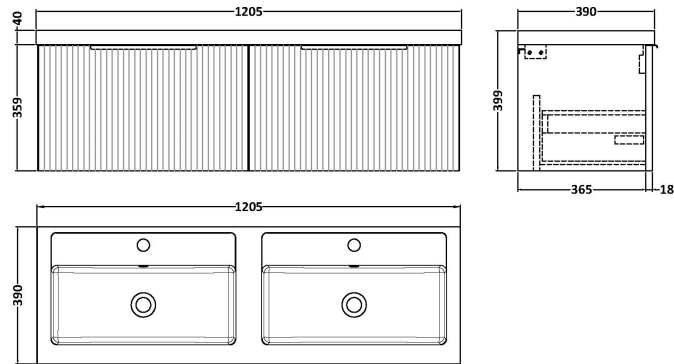

Sales Code: DFF294C

Description: 1200 W/H 2-Drawer Vanity & Double Basin

Packaging Details

Barcode: 5056462679105