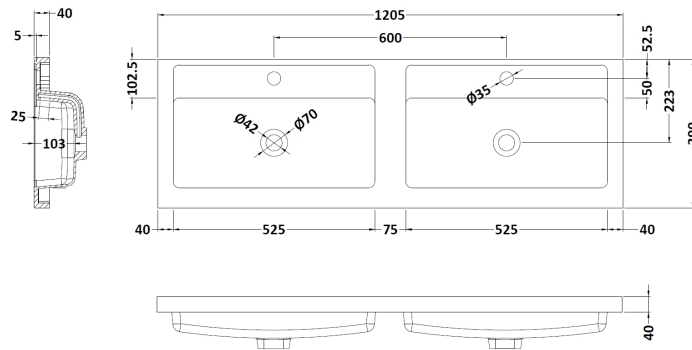

### Product Dimensions

Height (mm):	359
Width (mm):	600
Depth (mm):	383
Nett Weight (kg):	13

### Packaging Dimensions

Height (mm):	380
Width (mm):	620
Depth (mm):	405
Gross Weight (kg):	13.5

### Outer Box Dimensions (If Applicable)

Height (mm):	
Width (mm):	
Depth (mm):	
Gross Weight (kg):	
Barcode:	5056462654676

**Sales Code:** PMB424

**Description:** Double Polymarble Basin 1205 X 390

**Product Dimensions**

Height (mm):	390
Width (mm):	1205
Depth (mm):	157
Nett Weight (kg):	18.12

**Packaging Dimensions**

Height (mm):	100
Width (mm):	1205
Depth (mm):	400
Gross Weight (kg):	18.12