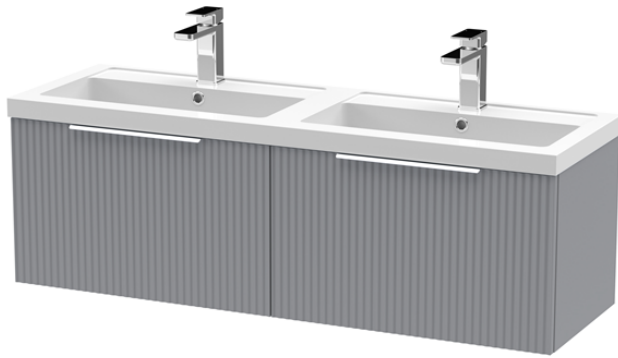

Sales Code: DFF294C

Description: 1200 W/H 2-Drawer Vanity & Double Basin

### Packaging Details

Barcode: 5056462679105

Sales Code: FLU294

Description: 600 W/H Single Drawer Unit

### Product Dimensions

Height (mm):	359
Width (mm):	600
Depth (mm):	383
Nett Weight (kg):	13