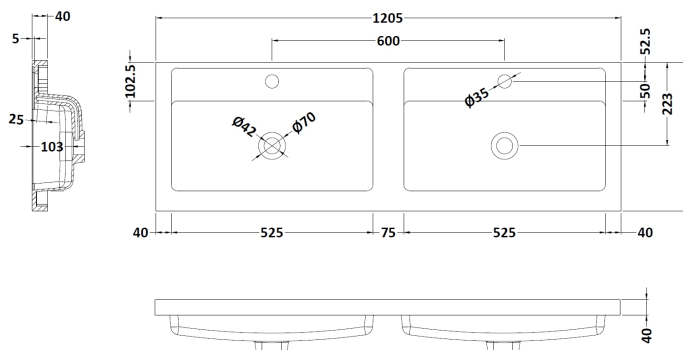

### Product Dimensions

Height (mm):	359
Width (mm):	600
Depth (mm):	383
Nett Weight (kg):	13

### Packaging Dimensions

Height (mm):	380
Width (mm):	620
Depth (mm):	405
Gross Weight (kg):	13.5

### Outer Box Dimensions (If Applicable)

Height (mm):	
Width (mm):	
Depth (mm):	
Gross Weight (kg):	
Barcode:	5056462654669

### Product Dimensions

Height (mm):	390
Width (mm):	1205
Depth (mm):	157
Nett Weight (kg):	18.12