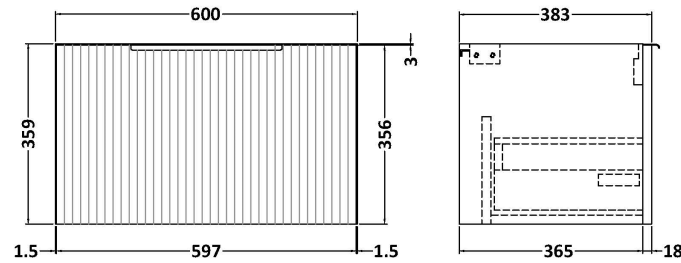

### Product Dimensions

Height (mm):	359
Width (mm):	600
Depth (mm):	383
Nett Weight (kg):	13

### Packaging Dimensions

Height (mm):	380
Width (mm):	620
Depth (mm):	405
Gross Weight (kg):	13.5

### Product Dimensions

Height (mm):	390
Width (mm):	1205
Depth (mm):	157
Nett Weight (kg):	18.12

### Packaging Dimensions

Height (mm):	100
Width (mm):	1205
Depth (mm):	400
Gross Weight (kg):	18.12