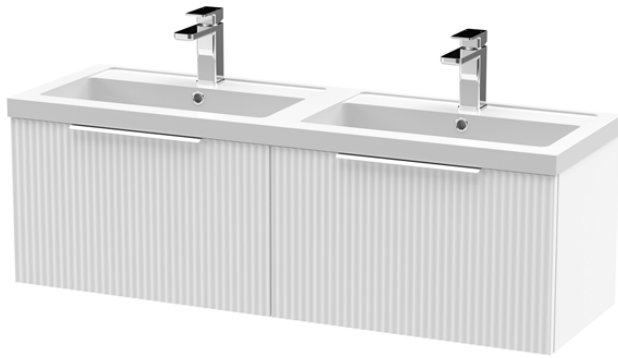

Sales Code: DFF194C

Description: 1200 W/H 2-Drawer Vanity & Double Basin

### Packaging Details

Barcode: 5056462679075

Sales Code: FLU194

Description: 600 W/H Single Drawer Unit

### Product Dimensions

Height (mm):	359
Width (mm):	600
Depth (mm):	383
Nett Weight (kg):	13