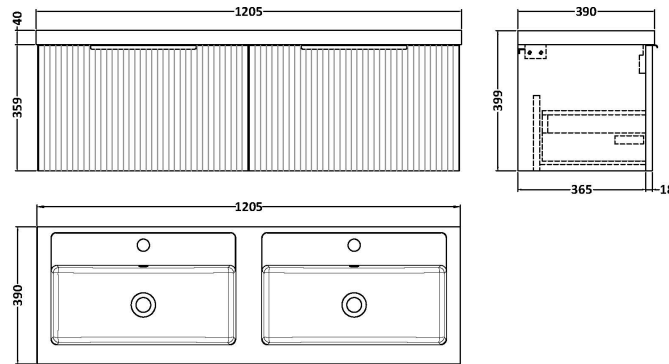

Sales Code: DFF194C

Description: 1200 W/H 2-Drawer Vanity & Double Basin

Packaging Details

Barcode: 5056462679075