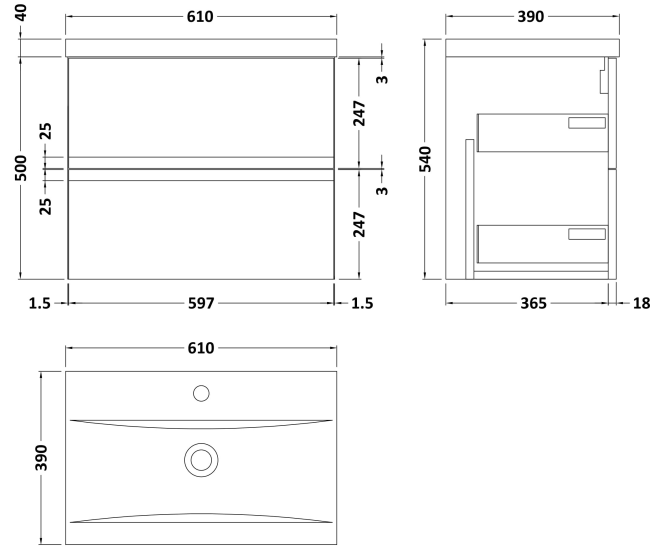

Sales Code: URB804A

Description: 600 W/H 2-Drawer Unit & Basin 1

Packaging Details

Barcode: 5056462674506