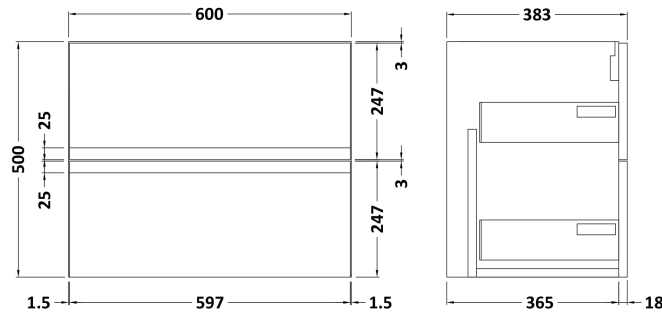

### Product Dimensions

Height (mm):	500
Width (mm):	610
Depth (mm):	383
Nett Weight (kg):	21.5

### Packaging Dimensions

Height (mm):	500
Width (mm):	595
Depth (mm):	383
Gross Weight (kg):	22

### Product Dimensions

Height (mm):	180
Width (mm):	610
Depth (mm):	390
Nett Weight (kg):	11

### Packaging Dimensions

Height (mm):	200
Width (mm):	410
Depth (mm):	630
Gross Weight (kg):	11