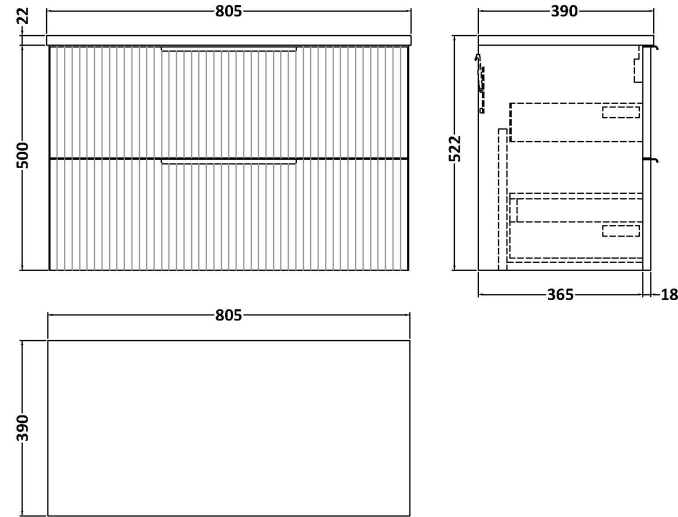

Sales Code: DFF195LSB

Description: 800 W/H 2-Drawer Vanity & Laminate Top

Packaging Details

Barcode: 5056462678764

Sales Code: FLU195

Description: 800 W/H 2-Drawer Unit

Product Dimensions

Height (mm):	500
Width (mm):	800
Depth (mm):	383
Nett Weight (kg):	24.5

Packaging Dimensions

Height (mm):	520
Width (mm):	820
Depth (mm):	405
Gross Weight (kg):	25

Packaging Data

Box Colour:	Brown Cardboard Box - Printed
Box Qty:	0
Label Size:	0 x 0
Label Colour:	Not Applicable
Label Qty:	0

Outer Box Dimensions (If Applicable)

Height (mm):	
Width (mm):	
Depth (mm):	
Gross Weight (kg):	
Barcode:	5056462654782

Product Details

Country of Origin:	China
Fitting Instruction:	No
CE & UKCA:	
FSC Certified Materials:	Yes
Colour:	Satin White
Construction Method:	Cam & Wood Dowel
Construction Type:	Rigid
Cabinet Finish:	MFC Painted Gloss
Fascia Finish:	Mdf Painted Gloss
Cabinet Thickness (mm):	16
Fascia Thickness (mm):	18
Drawer Included:	Yes
Drawer Type:	80mm High Metal Softclose
No of Shelves:	0
Hinge Type:	Not Applicable
Hinge Included:	No
Adjustable Legs:	No, Not Required
Fixings Included:	Yes
Handle Style:	Modern
Waste Shroud:	Yes
Handle Included:	Yes, Supplied
Handle Type:	D-Shape

Sales Code: LSB800

Description: Laminate Worktop 805X390x22mm

Product Dimensions

Height (mm):	22
Width (mm):	805
Depth (mm):	390
Nett Weight (kg):	2.75

Packaging Dimensions

Height (mm):	25
Width (mm):	810
Depth (mm):	455
Gross Weight (kg):	2.75