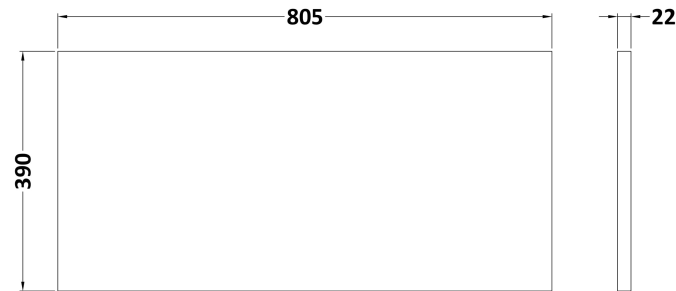

Packaging Dimensions

Height (mm):	520
Width (mm):	820
Depth (mm):	405
Gross Weight (kg):	25

Packaging Data

Box Colour:	Brown Cardboard Box - Printed
Box Qty:	0
Label Size:	0 x 0
Label Colour:	Not Applicable
Label Qty:	0

Outer Box Dimensions (If Applicable)

Height (mm):	
Width (mm):	
Depth (mm):	
Gross Weight (kg):	
Barcode:	5056462654782

Product Details

Country of Origin:	China
Fitting Instruction:	No
CE & UKCA:	
FSC Certified Materials:	Yes
Colour:	Satin White
Construction Method:	Cam & Wood Dowel
Construction Type:	Rigid
Cabinet Finish:	MFC Painted Gloss
Fascia Finish:	Mdf Painted Gloss
Cabinet Thickness (mm):	16
Fascia Thickness (mm):	18
Drawer Included:	Yes
Drawer Type:	80mm High Metal Softclose
No of Shelves:	0
Hinge Type:	Not Applicable
Hinge Included:	No
Adjustable Legs:	No, Not Required
Fixings Included:	Yes
Handle Style:	Modern
Waste Shroud:	Yes
Handle Included:	Yes, Supplied
Handle Type:	D-Shape

Sales Code: LSB800

Description: Laminate Worktop 805X390x22mm

Product Dimensions

Height (mm):	22
Width (mm):	805
Depth (mm):	390
Nett Weight (kg):	2.75

Packaging Dimensions

Height (mm):	25
Width (mm):	810
Depth (mm):	455
Gross Weight (kg):	2.75

Packaging Data

Box Colour:	Brown Cardboard Box
Box Qty:	1
Label Size:	100 x 50
Label Colour:	White Label
Label Qty:	1

Outer Box Dimensions (If Applicable)

Height (mm):	
Width (mm):	
Depth (mm):	
Gross Weight (kg):	
Barcode:	5056211874140