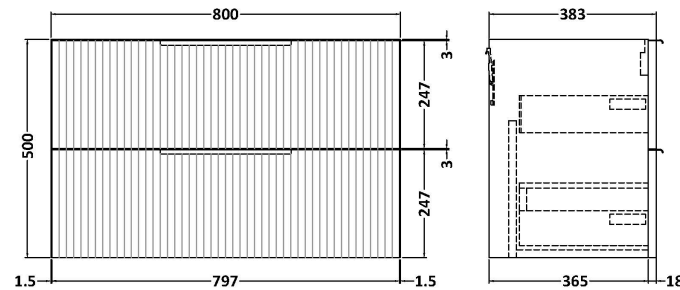

Sales Code: DFF195LSB

Description: 800 W/H 2-Drawer Vanity & Laminate Top

Packaging Details

Barcode: 5056462678764

Sales Code: FLU195

Description: 800 W/H 2-Drawer Unit

Product Dimensions

Height (mm):	500
Width (mm):	800
Depth (mm):	383
Nett Weight (kg):	24.5

Packaging Dimensions

Height (mm):	520
Width (mm):	820
Depth (mm):	405
Gross Weight (kg):	25

Packaging Data

Box Colour:	Brown Cardboard Box - Printed
Box Qty:	0
Label Size:	0 x 0
Label Colour:	Not Applicable
Label Qty:	0

Outer Box Dimensions (If Applicable)

Height (mm):	
Width (mm):	
Depth (mm):	
Gross Weight (kg):	
Barcode:	5056462654782

Product Details

Country of Origin:	China
Fitting Instruction:	No
CE & UKCA:	
FSC Certified Materials:	Yes
Colour:	Satin White
Construction Method:	Cam & Wood Dowel
Construction Type:	Rigid
Cabinet Finish:	MFC Painted Gloss
Fascia Finish:	Mdf Painted Gloss
Cabinet Thickness (mm):	16
Fascia Thickness (mm):	18
Drawer Included:	Yes
Drawer Type:	80mm High Metal Softclose
No of Shelves:	0
Hinge Type:	Not Applicable
Hinge Included:	No
Adjustable Legs:	No, Not Required
Fixings Included:	Yes
Handle Style:	Modern
Waste Shroud:	Yes
Handle Included:	Yes, Supplied
Handle Type:	D-Shape

Sales Code: LSB800

Description: Laminate Worktop 805X390x22mm

Product Dimensions

Height (mm):	22
Width (mm):	805
Depth (mm):	390
Nett Weight (kg):	2.75

Packaging Dimensions

Height (mm):	25
Width (mm):	810
Depth (mm):	455
Gross Weight (kg):	2.75