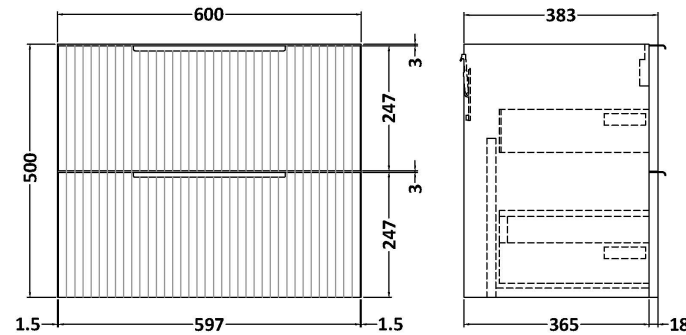

Sales Code: DFF393LSW

Description: 600 W/H 2-Drawer Vanity & Laminate Top

Packaging Details

Barcode: 5056462678191

Sales Code: FLU393

Description: 600 W/H 2-Drawer Unit

Product Dimensions

Height (mm):	500
Width (mm):	600
Depth (mm):	383
Nett Weight (kg):	22.5

Packaging Dimensions

Height (mm):	520
Width (mm):	620
Depth (mm):	405
Gross Weight (kg):	23

Packaging Data

Box Colour:	Brown Cardboard Box - Printed
Box Qty:	0
Label Size:	0 x 0
Label Colour:	Not Applicable
Label Qty:	0

Sales Code: LSW600

Description: Laminate Worktop 605X390x22mm

Product Dimensions

Height (mm):	22
Width (mm):	605
Depth (mm):	390
Nett Weight (kg):	2

Packaging Dimensions

Height (mm):	25
Width (mm):	610
Depth (mm):	455
Gross Weight (kg):	2

Packaging Data

Box Colour:	Brown Cardboard Box
Box Qty:	1
Label Size:	100 x 50
Label Colour:	White Label
Label Qty:	1

Outer Box Dimensions (If Applicable)

Height (mm):	
Width (mm):	
Depth (mm):	
Gross Weight (kg):	
Barcode:	5056211874188