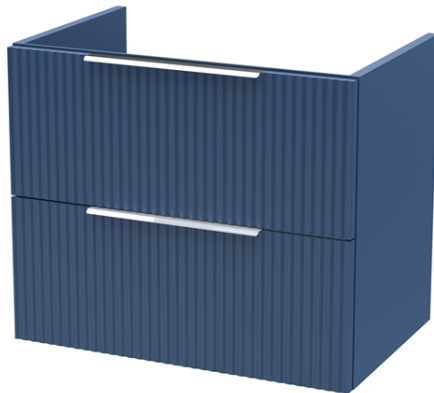

Sales Code: DFF393LSW

Description: 600 W/H 2-Drawer Vanity & Laminate Top

Packaging Details

Barcode: 5056462678191

Sales Code: FLU393

Description: 600 W/H 2-Drawer Unit

Product Dimensions

Height (mm):	500
Width (mm):	600
Depth (mm):	383
Nett Weight (kg):	22.5

Packaging Dimensions

Height (mm):	520
Width (mm):	620
Depth (mm):	405
Gross Weight (kg):	23

Packaging Data

Box Colour:	Brown Cardboard Box - Printed
Box Qty:	0
Label Size:	0 x 0
Label Colour:	Not Applicable
Label Qty:	0

Outer Box Dimensions (If Applicable)

Height (mm):	
Width (mm):	
Depth (mm):	
Gross Weight (kg):	
Barcode:	5056462654720

Product Details

Country of Origin:	China
Fitting Instruction:	No
CE & UKCA:	
FSC Certified Materials:	Yes
Colour:	Satin Blue
Construction Method:	Cam & Wood Dowel
Construction Type:	Rigid
Cabinet Finish:	MFC Painted Gloss
Fascia Finish:	Mdf Painted Gloss
Cabinet Thickness (mm):	16
Fascia Thickness (mm):	18
Drawer Included:	Yes
Drawer Type:	80mm High Metal Softclose
No of Shelves:	0
Hinge Type:	Not Applicable
Hinge Included:	No
Adjustable Legs:	No, Not Required
Fixings Included:	Yes
Handle Style:	Modern
Waste Shroud:	Yes
Handle Included:	Yes, Supplied
Handle Type:	D-Shape

Sales Code: LSW600

Description: Laminate Worktop 605X390x22mm

Product Dimensions

Height (mm):	22
Width (mm):	605
Depth (mm):	390
Nett Weight (kg):	2

Packaging Dimensions

Height (mm):	25
Width (mm):	610
Depth (mm):	455
Gross Weight (kg):	2