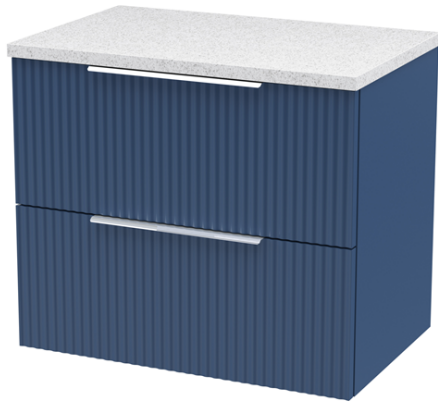

Sales Code: DFF393LSW

Description: 600 W/H 2-Drawer Vanity & Laminate Top

Packaging Details

Barcode: 5056462678191

Sales Code: FLU393

Description: 600 W/H 2-Drawer Unit

Product Dimensions

Height (mm):	500
Width (mm):	600
Depth (mm):	383
Nett Weight (kg):	22.5

Packaging Dimensions

Height (mm):	520
Width (mm):	620
Depth (mm):	405
Gross Weight (kg):	23

Packaging Data

Box Colour:	Brown Cardboard Box - Printed
Box Qty:	0
Label Size:	0 x 0
Label Colour:	Not Applicable
Label Qty:	0

Outer Box Dimensions (If Applicable)

Height (mm):	
Width (mm):	
Depth (mm):	
Gross Weight (kg):	
Barcode:	5056462654720

Product Details

Country of Origin:	China
Fitting Instruction:	No
CE & UKCA:	
FSC Certified Materials:	Yes
Colour:	Satin Blue
Construction Method:	Cam & Wood Dowel
Construction Type:	Rigid
Cabinet Finish:	MFC Painted Gloss
Fascia Finish:	Mdf Painted Gloss
Cabinet Thickness (mm):	16
Fascia Thickness (mm):	18
Drawer Included:	Yes
Drawer Type:	80mm High Metal Softclose
No of Shelves:	0
Hinge Type:	Not Applicable
Hinge Included:	No
Adjustable Legs:	No, Not Required
Fixings Included:	Yes
Handle Style:	Modern
Waste Shroud:	Yes
Handle Included:	Yes, Supplied
Handle Type:	D-Shape

Sales Code: LSW600

Description: Laminate Worktop 605X390x22mm

Product Dimensions

Height (mm):	22
Width (mm):	605
Depth (mm):	390
Nett Weight (kg):	2

Packaging Dimensions

Height (mm):	25
Width (mm):	610
Depth (mm):	455
Gross Weight (kg):	2