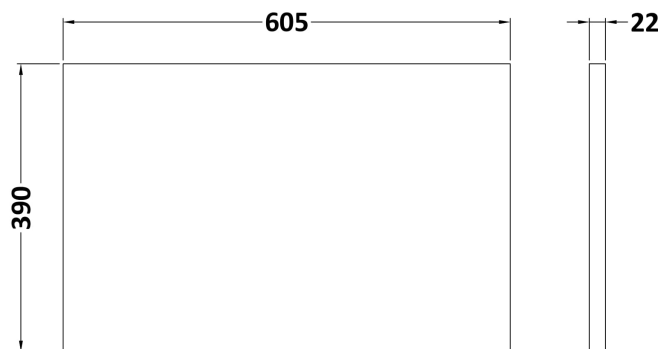

Packaging Dimensions

Height (mm):	520
Width (mm):	620
Depth (mm):	405
Gross Weight (kg):	23

Packaging Data

Box Colour:	Brown Cardboard Box - Printed
Box Qty:	0
Label Size:	0 x 0
Label Colour:	Not Applicable
Label Qty:	0

Outer Box Dimensions (If Applicable)

Height (mm):	
Width (mm):	
Depth (mm):	
Gross Weight (kg):	
Barcode:	5056462654720

Product Details

Country of Origin:	China
Fitting Instruction:	No
CE & UKCA:	
FSC Certified Materials:	Yes
Colour:	Satin Blue
Construction Method:	Cam & Wood Dowel
Construction Type:	Rigid
Cabinet Finish:	MFC Painted Gloss
Fascia Finish:	Mdf Painted Gloss
Cabinet Thickness (mm):	16
Fascia Thickness (mm):	18
Drawer Included:	Yes
Drawer Type:	80mm High Metal Softclose
No of Shelves:	0
Hinge Type:	Not Applicable
Hinge Included:	No
Adjustable Legs:	No, Not Required
Fixings Included:	Yes
Handle Style:	Modern
Waste Shroud:	Yes
Handle Included:	Yes, Supplied
Handle Type:	D-Shape

Sales Code: LSW600

Description: Laminate Worktop 605X390x22mm

Product Dimensions

Height (mm):	22
Width (mm):	605
Depth (mm):	390
Nett Weight (kg):	2

Packaging Dimensions

Height (mm):	25
Width (mm):	610
Depth (mm):	455
Gross Weight (kg):	2

Packaging Data

Box Colour:	Brown Cardboard Box
Box Qty:	1
Label Size:	100 x 50
Label Colour:	White Label
Label Qty:	1

Outer Box Dimensions (If Applicable)

Height (mm):	
Width (mm):	
Depth (mm):	
Gross Weight (kg):	
Barcode:	5056211874188