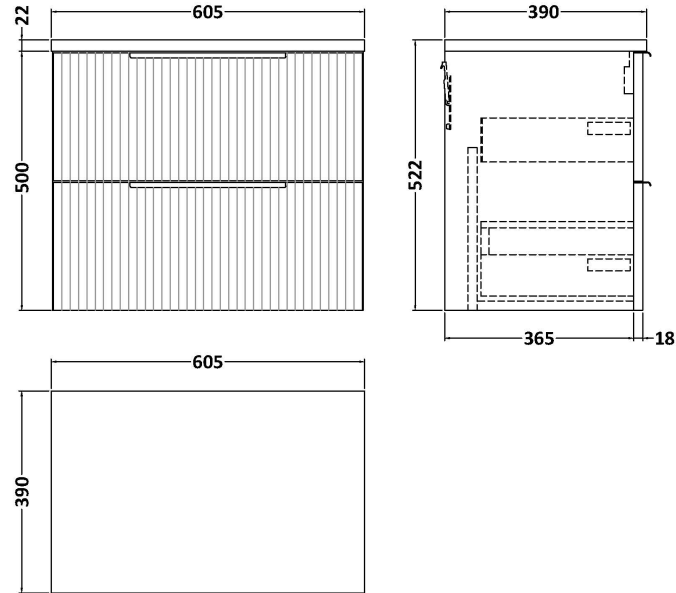

Sales Code: DFF393LSW

Description: 600 W/H 2-Drawer Vanity & Laminate Top

Packaging Details

Barcode: 5056462678191

Sales Code: FLU393

Description: 600 W/H 2-Drawer Unit

Product Dimensions

Height (mm):	500
Width (mm):	600
Depth (mm):	383
Nett Weight (kg):	22.5

Packaging Dimensions

Height (mm):	520
Width (mm):	620
Depth (mm):	405
Gross Weight (kg):	23

Packaging Data

Box Colour:	Brown Cardboard Box - Printed
Box Qty:	0
Label Size:	0 x 0
Label Colour:	Not Applicable
Label Qty:	0

Outer Box Dimensions (If Applicable)

Height (mm):	
Width (mm):	
Depth (mm):	
Gross Weight (kg):	
Barcode:	5056462654720

Product Details

Country of Origin:	China
Fitting Instruction:	No
CE & UKCA:	
FSC Certified Materials:	Yes
Colour:	Satin Blue
Construction Method:	Cam & Wood Dowel
Construction Type:	Rigid
Cabinet Finish:	MFC Painted Gloss
Fascia Finish:	Mdf Painted Gloss
Cabinet Thickness (mm):	16
Fascia Thickness (mm):	18
Drawer Included:	Yes
Drawer Type:	80mm High Metal Softclose
No of Shelves:	0
Hinge Type:	Not Applicable
Hinge Included:	No
Adjustable Legs:	No, Not Required
Fixings Included:	Yes
Handle Style:	Modern
Waste Shroud:	Yes
Handle Included:	Yes, Supplied
Handle Type:	D-Shape

Sales Code: LSW600

Description: Laminate Worktop 605X390x22mm

Product Dimensions

Height (mm):	22
Width (mm):	605
Depth (mm):	390
Nett Weight (kg):	2

Packaging Dimensions

Height (mm):	25
Width (mm):	610
Depth (mm):	455
Gross Weight (kg):	2