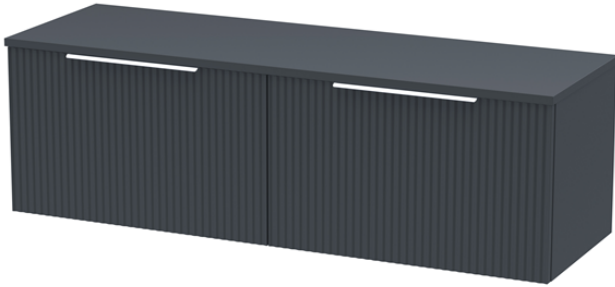

Sales Code: DFF1494W2

Description: 1200 W/H 2-Drawer Vanity & Worktop

Packaging Details

Barcode: 5056462679174

Sales Code: FLU1494

Description: 600 W/H Single Drawer Unit

Product Dimensions

Height (mm):	359
Width (mm):	600
Depth (mm):	383
Nett Weight (kg):	13

Packaging Dimensions

Height (mm):	380
Width (mm):	620
Depth (mm):	405
Gross Weight (kg):	13.5

Packaging Data

Box Colour:	Brown Cardboard Box - Printed
Box Qty:	0
Label Size:	0 x 0
Label Colour:	Not Applicable
Label Qty:	0

Outer Box Dimensions (If Applicable)

Height (mm):	
Width (mm):	
Depth (mm):	
Gross Weight (kg):	
Barcode:	5056462661049

Product Details

Country of Origin:	China
Fitting Instruction:	No
CE & UKCA:	
FSC Certified Materials:	Yes
Colour:	Satin Anthracite
Construction Method:	Cam & Wood Dowel
Construction Type:	Rigid
Cabinet Finish:	MFC Painted Gloss
Fascia Finish:	Mdf Painted Gloss
Cabinet Thickness (mm):	16
Fascia Thickness (mm):	18
Drawer Included:	Yes
Drawer Type:	80mm High Metal S/C Inc Galler
No of Shelves:	0
Hinge Type:	Not Applicable
Hinge Included:	No
Adjustable Legs:	No, Not Required
Fixings Included:	Yes
Handle Style:	Modern
Waste Shroud:	Yes
Handle Included:	Yes, Supplied
Handle Type:	D-Shape

Sales Code: MWT1420

Description: 1200 Worktop (1205X390x18mm)

Product Dimensions

Height (mm):	18
Width (mm):	1205
Depth (mm):	390
Nett Weight (kg):	5

Packaging Dimensions

Height (mm):	25
Width (mm):	1225
Depth (mm):	410
Gross Weight (kg):	5