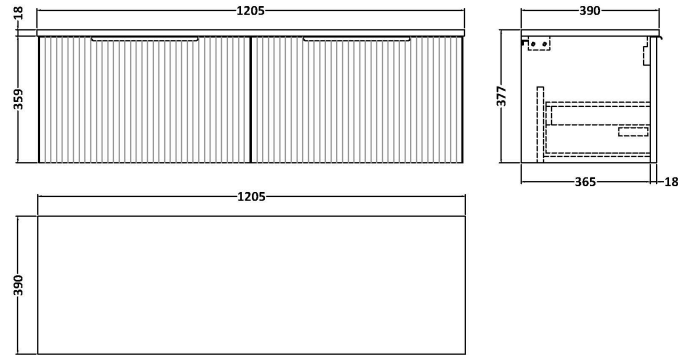

Sales Code: DFF1494W2

Description: 1200 W/H 2-Drawer Vanity & Worktop

Packaging Details

Barcode: 5056462679174

Sales Code: FLU1494

Description: 600 W/H Single Drawer Unit

Product Dimensions

Height (mm):	359
Width (mm):	600
Depth (mm):	383
Nett Weight (kg):	13

Packaging Dimensions

Height (mm):	380
Width (mm):	620
Depth (mm):	405
Gross Weight (kg):	13.5

Packaging Data

Box Colour:	Brown Cardboard Box - Printed
Box Qty:	0
Label Size:	0 x 0
Label Colour:	Not Applicable
Label Qty:	0

Outer Box Dimensions (If Applicable)

Height (mm):	
Width (mm):	
Depth (mm):	
Gross Weight (kg):	
Barcode:	5056462661049

Product Details

Country of Origin:	China
Fitting Instruction:	No
CE & UKCA:	
FSC Certified Materials:	Yes
Colour:	Satin Anthracite
Construction Method:	Cam & Wood Dowel
Construction Type:	Rigid
Cabinet Finish:	MFC Painted Gloss
Fascia Finish:	Mdf Painted Gloss
Cabinet Thickness (mm):	16
Fascia Thickness (mm):	18
Drawer Included:	Yes
Drawer Type:	80mm High Metal S/C Inc Galler
No of Shelves:	0
Hinge Type:	Not Applicable
Hinge Included:	No
Adjustable Legs:	No, Not Required
Fixings Included:	Yes
Handle Style:	Modern
Waste Shroud:	Yes
Handle Included:	Yes, Supplied
Handle Type:	D-Shape

Sales Code: MWT1420

Description: 1200 Worktop (1205X390x18mm)

Product Dimensions

Height (mm):	18
Width (mm):	1205
Depth (mm):	390
Nett Weight (kg):	5

Packaging Dimensions

Height (mm):	25
Width (mm):	1225
Depth (mm):	410
Gross Weight (kg):	5