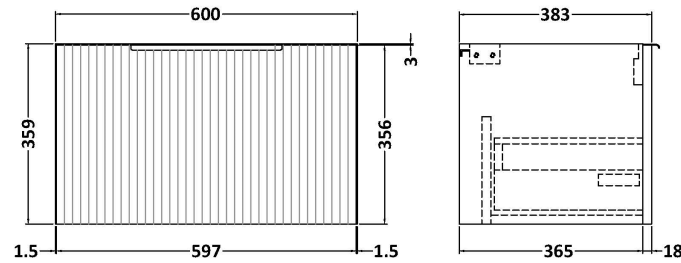

Sales Code: DFF1494W2

Description: 1200 W/H 2-Drawer Vanity & Worktop

Packaging Details

Barcode: 5056462679174

Sales Code: FLU1494

Description: 600 W/H Single Drawer Unit

Product Dimensions

Height (mm):	359
Width (mm):	600
Depth (mm):	383
Nett Weight (kg):	13

Packaging Dimensions

Height (mm):	380
Width (mm):	620
Depth (mm):	405
Gross Weight (kg):	13.5

Packaging Data

Box Colour:	Brown Cardboard Box - Printed
Box Qty:	0
Label Size:	0 x 0
Label Colour:	Not Applicable
Label Qty:	0

Outer Box Dimensions (If Applicable)

Height (mm):	
Width (mm):	
Depth (mm):	
Gross Weight (kg):	
Barcode:	5056462661049

Product Details

Country of Origin:	China
Fitting Instruction:	No
CE & UKCA:	
FSC Certified Materials:	Yes
Colour:	Satin Anthracite
Construction Method:	Cam & Wood Dowel
Construction Type:	Rigid
Cabinet Finish:	MFC Painted Gloss
Fascia Finish:	Mdf Painted Gloss
Cabinet Thickness (mm):	16
Fascia Thickness (mm):	18
Drawer Included:	Yes
Drawer Type:	80mm High Metal S/C Inc Galler
No of Shelves:	0
Hinge Type:	Not Applicable
Hinge Included:	No
Adjustable Legs:	No, Not Required
Fixings Included:	Yes
Handle Style:	Modern
Waste Shroud:	Yes
Handle Included:	Yes, Supplied
Handle Type:	D-Shape

Sales Code: MWT1420

Description: 1200 Worktop (1205X390x18mm)

Product Dimensions

Height (mm):	18
Width (mm):	1205
Depth (mm):	390
Nett Weight (kg):	5

Packaging Dimensions

Height (mm):	25
Width (mm):	1225
Depth (mm):	410
Gross Weight (kg):	5