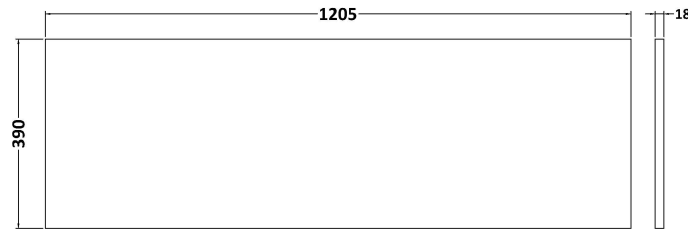

Packaging Dimensions

Height (mm):	380
Width (mm):	620
Depth (mm):	405
Gross Weight (kg):	13.5

Packaging Data

Box Colour:	Brown Cardboard Box - Printed
Box Qty:	0
Label Size:	0 x 0
Label Colour:	Not Applicable
Label Qty:	0

Outer Box Dimensions (If Applicable)

Height (mm):	
Width (mm):	
Depth (mm):	
Gross Weight (kg):	
Barcode:	5056462661049

Product Details

Country of Origin:	China
Fitting Instruction:	No
CE & UKCA:	
FSC Certified Materials:	Yes
Colour:	Satin Anthracite
Construction Method:	Cam & Wood Dowel
Construction Type:	Rigid
Cabinet Finish:	MFC Painted Gloss
Fascia Finish:	Mdf Painted Gloss
Cabinet Thickness (mm):	16
Fascia Thickness (mm):	18
Drawer Included:	Yes
Drawer Type:	80mm High Metal S/C Inc Galler
No of Shelves:	0
Hinge Type:	Not Applicable
Hinge Included:	No
Adjustable Legs:	No, Not Required
Fixings Included:	Yes
Handle Style:	Modern
Waste Shroud:	Yes
Handle Included:	Yes, Supplied
Handle Type:	D-Shape

Sales Code: MWT1420

Description: 1200 Worktop (1205X390x18mm)

Product Dimensions

Height (mm):	18
Width (mm):	1205
Depth (mm):	390
Nett Weight (kg):	5

Packaging Dimensions

Height (mm):	25
Width (mm):	1225
Depth (mm):	410
Gross Weight (kg):	5

Packaging Data

Box Colour:	Brown Cardboard Box - Printed
Box Qty:	1
Label Size:	100 x 50
Label Colour:	Not Applicable
Label Qty:	0

Outer Box Dimensions (If Applicable)

Height (mm):	
Width (mm):	
Depth (mm):	
Gross Weight (kg):	
Barcode:	5056462661308