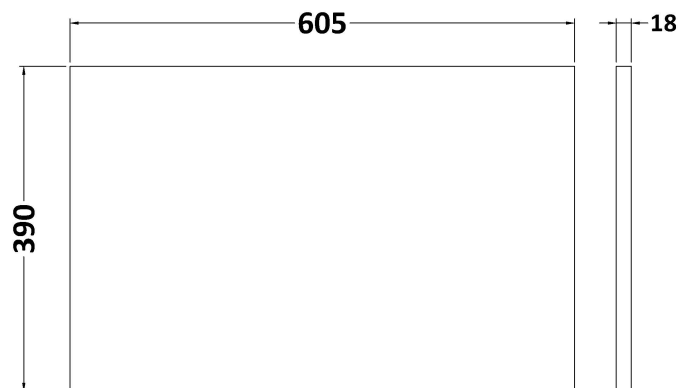

Packaging Dimensions

Height (mm):	520
Width (mm):	620
Depth (mm):	405
Gross Weight (kg):	23

Packaging Data

Box Colour:	Brown Cardboard Box - Printed
Box Qty:	0
Label Size:	0 x 0
Label Colour:	Not Applicable
Label Qty:	0

Outer Box Dimensions (If Applicable)

Height (mm):	
Width (mm):	
Depth (mm):	
Gross Weight (kg):	
Barcode:	5056462661056

Product Details

Country of Origin:	China
Fitting Instruction:	No
CE & UKCA:	
FSC Certified Materials:	Yes
Colour:	Satin Anthracite
Construction Method:	Cam & Wood Dowel
Construction Type:	Rigid
Cabinet Finish:	MFC Painted Gloss
Fascia Finish:	Mdf Painted Gloss
Cabinet Thickness (mm):	16
Fascia Thickness (mm):	18
Drawer Included:	Yes
Drawer Type:	80mm High Metal Softclose
No of Shelves:	0
Hinge Type:	Not Applicable
Hinge Included:	No
Adjustable Legs:	No, Not Required
Fixings Included:	Yes
Handle Style:	Modern
Waste Shroud:	Yes
Handle Included:	Yes, Supplied
Handle Type:	D-Shape

Sales Code: MWT1460

Description: 600 Worktop (605X390x18mm)

Product Dimensions

Height (mm):	18
Width (mm):	605
Depth (mm):	390
Nett Weight (kg):	2.5

Packaging Dimensions

Height (mm):	25
Width (mm):	625
Depth (mm):	410
Gross Weight (kg):	2.5

Packaging Data

Box Colour:	Brown Cardboard Box - Printed
Box Qty:	1
Label Size:	100 x 50
Label Colour:	Not Applicable
Label Qty:	0

Outer Box Dimensions (If Applicable)

Height (mm):	
Width (mm):	
Depth (mm):	
Gross Weight (kg):	
Barcode:	5056462661285