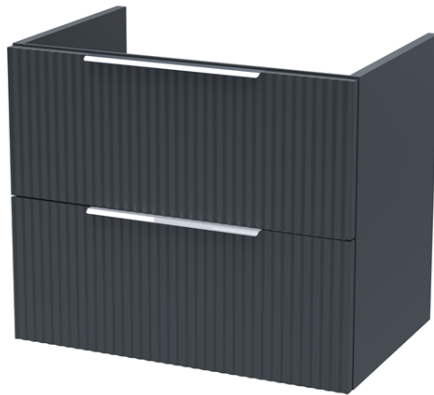

Sales Code: DFF1493W

Description: 600 W/H 2-Drawer Vanity & Worktop

Packaging Details

Barcode: 5056462678252

Sales Code: FLU1493

Description: 600 W/H 2-Drawer Unit

Product Dimensions

Height (mm):	500
Width (mm):	600
Depth (mm):	383
Nett Weight (kg):	22.5

Packaging Dimensions

Height (mm):	520
Width (mm):	620
Depth (mm):	405
Gross Weight (kg):	23

Packaging Data

Box Colour:	Brown Cardboard Box - Printed
Box Qty:	0
Label Size:	0 x 0
Label Colour:	Not Applicable
Label Qty:	0

Outer Box Dimensions (If Applicable)

Height (mm):	
Width (mm):	
Depth (mm):	
Gross Weight (kg):	
Barcode:	5056462661056

Product Details

Country of Origin:	China
Fitting Instruction:	No
CE & UKCA:	
FSC Certified Materials:	Yes
Colour:	Satin Anthracite
Construction Method:	Cam & Wood Dowel
Construction Type:	Rigid
Cabinet Finish:	MFC Painted Gloss
Fascia Finish:	Mdf Painted Gloss
Cabinet Thickness (mm):	16
Fascia Thickness (mm):	18
Drawer Included:	Yes
Drawer Type:	80mm High Metal Softclose
No of Shelves:	0
Hinge Type:	Not Applicable
Hinge Included:	No
Adjustable Legs:	No, Not Required
Fixings Included:	Yes
Handle Style:	Modern
Waste Shroud:	Yes
Handle Included:	Yes, Supplied
Handle Type:	D-Shape

Sales Code: MWT1460

Description: 600 Worktop (605X390x18mm)

Product Dimensions

Height (mm):	18
Width (mm):	605
Depth (mm):	390
Nett Weight (kg):	2.5

Packaging Dimensions

Height (mm):	25
Width (mm):	625
Depth (mm):	410
Gross Weight (kg):	2.5