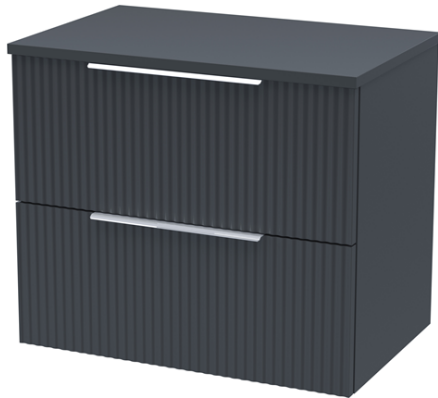

Sales Code: DFF1493W

Description: 600 W/H 2-Drawer Vanity & Worktop

Packaging Details

Barcode: 5056462678252

Sales Code: FLU1493

Description: 600 W/H 2-Drawer Unit

Product Dimensions

Height (mm):	500
Width (mm):	600
Depth (mm):	383
Nett Weight (kg):	22.5

Packaging Dimensions

Height (mm):	520
Width (mm):	620
Depth (mm):	405
Gross Weight (kg):	23

Packaging Data

Box Colour:	Brown Cardboard Box - Printed
Box Qty:	0
Label Size:	0 x 0
Label Colour:	Not Applicable
Label Qty:	0

Outer Box Dimensions (If Applicable)

Height (mm):	
Width (mm):	
Depth (mm):	
Gross Weight (kg):	
Barcode:	5056462661056

Product Details

Country of Origin:	China
Fitting Instruction:	No
CE & UKCA:	
FSC Certified Materials:	Yes
Colour:	Satin Anthracite
Construction Method:	Cam & Wood Dowel
Construction Type:	Rigid
Cabinet Finish:	MFC Painted Gloss
Fascia Finish:	Mdf Painted Gloss
Cabinet Thickness (mm):	16
Fascia Thickness (mm):	18
Drawer Included:	Yes
Drawer Type:	80mm High Metal Softclose
No of Shelves:	0
Hinge Type:	Not Applicable
Hinge Included:	No
Adjustable Legs:	No, Not Required
Fixings Included:	Yes
Handle Style:	Modern
Waste Shroud:	Yes
Handle Included:	Yes, Supplied
Handle Type:	D-Shape

Sales Code: MWT1460

Description: 600 Worktop (605X390x18mm)

Product Dimensions

Height (mm):	18
Width (mm):	605
Depth (mm):	390
Nett Weight (kg):	2.5

Packaging Dimensions

Height (mm):	25
Width (mm):	625
Depth (mm):	410
Gross Weight (kg):	2.5