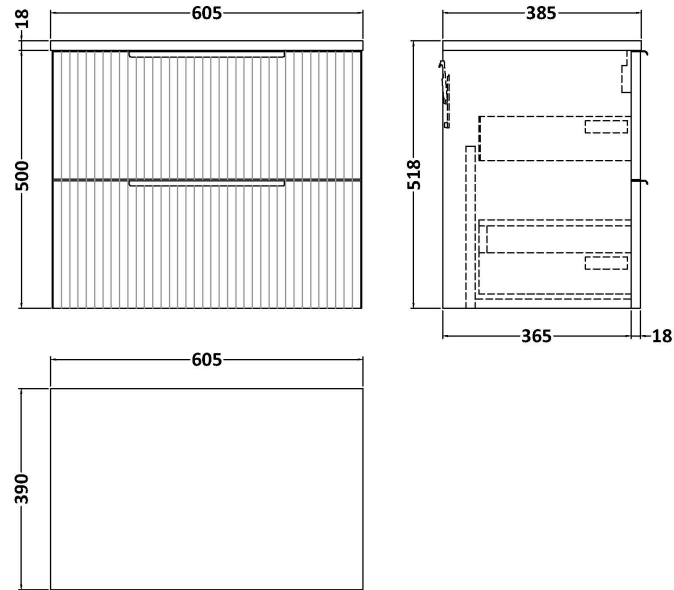

Sales Code: DFF1493W

Description: 600 W/H 2-Drawer Vanity & Worktop

Packaging Details

Barcode: 5056462678252

Sales Code: FLU1493

Description: 600 W/H 2-Drawer Unit

Product Dimensions

Height (mm):	500
Width (mm):	600
Depth (mm):	383
Nett Weight (kg):	22.5

Packaging Dimensions

Height (mm):	520
Width (mm):	620
Depth (mm):	405
Gross Weight (kg):	23

Packaging Data

Box Colour:	Brown Cardboard Box - Printed
Box Qty:	0
Label Size:	0 x 0
Label Colour:	Not Applicable
Label Qty:	0

Outer Box Dimensions (If Applicable)

Height (mm):	
Width (mm):	
Depth (mm):	
Gross Weight (kg):	
Barcode:	5056462661056

Product Details

Country of Origin:	China
Fitting Instruction:	No
CE & UKCA:	
FSC Certified Materials:	Yes
Colour:	Satin Anthracite
Construction Method:	Cam & Wood Dowel
Construction Type:	Rigid
Cabinet Finish:	MFC Painted Gloss
Fascia Finish:	Mdf Painted Gloss
Cabinet Thickness (mm):	16
Fascia Thickness (mm):	18
Drawer Included:	Yes
Drawer Type:	80mm High Metal Softclose
No of Shelves:	0
Hinge Type:	Not Applicable
Hinge Included:	No
Adjustable Legs:	No, Not Required
Fixings Included:	Yes
Handle Style:	Modern
Waste Shroud:	Yes
Handle Included:	Yes, Supplied
Handle Type:	D-Shape

Sales Code: MWT1460

Description: 600 Worktop (605X390x18mm)

Product Dimensions

Height (mm):	18
Width (mm):	605
Depth (mm):	390
Nett Weight (kg):	2.5

Packaging Dimensions

Height (mm):	25
Width (mm):	625
Depth (mm):	410
Gross Weight (kg):	2.5