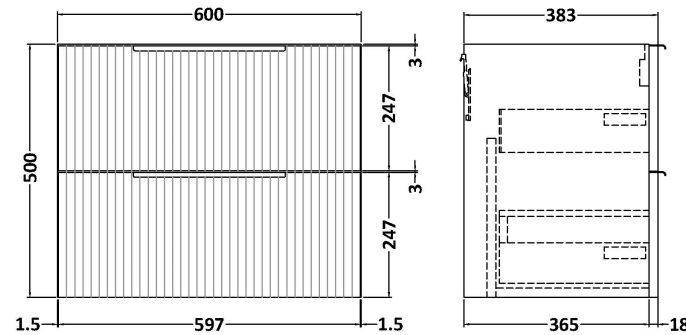

Sales Code: DFF1493W

Description: 600 W/H 2-Drawer Vanity & Worktop

Packaging Details

Barcode: 5056462678252

Sales Code: FLU1493

Description: 600 W/H 2-Drawer Unit

Product Dimensions

Height (mm):	500
Width (mm):	600
Depth (mm):	383
Nett Weight (kg):	22.5

Packaging Dimensions

Height (mm):	520
Width (mm):	620
Depth (mm):	405
Gross Weight (kg):	23

Packaging Data

Box Colour:	Brown Cardboard Box - Printed
Box Qty:	0
Label Size:	0 x 0
Label Colour:	Not Applicable
Label Qty:	0

Outer Box Dimensions (If Applicable)

Height (mm):	
Width (mm):	
Depth (mm):	
Gross Weight (kg):	
Barcode:	5056462661056

Product Details

Country of Origin:	China
Fitting Instruction:	No
CE & UKCA:	
FSC Certified Materials:	Yes
Colour:	Satin Anthracite
Construction Method:	Cam & Wood Dowel
Construction Type:	Rigid
Cabinet Finish:	MFC Painted Gloss
Fascia Finish:	Mdf Painted Gloss
Cabinet Thickness (mm):	16
Fascia Thickness (mm):	18
Drawer Included:	Yes
Drawer Type:	80mm High Metal Softclose
No of Shelves:	0
Hinge Type:	Not Applicable
Hinge Included:	No
Adjustable Legs:	No, Not Required
Fixings Included:	Yes
Handle Style:	Modern
Waste Shroud:	Yes
Handle Included:	Yes, Supplied
Handle Type:	D-Shape

Sales Code: MWT1460

Description: 600 Worktop (605X390x18mm)

Product Dimensions

Height (mm):	18
Width (mm):	605
Depth (mm):	390
Nett Weight (kg):	2.5

Packaging Dimensions

Height (mm):	25
Width (mm):	625
Depth (mm):	410
Gross Weight (kg):	2.5