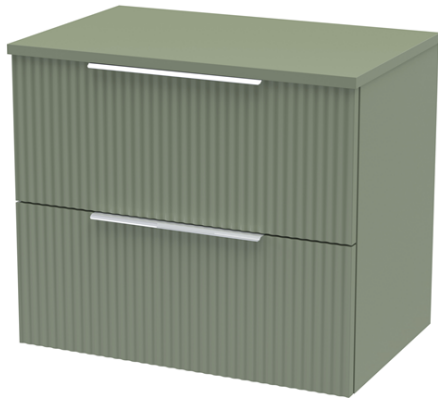

Sales Code: DFF893W

Description: 600 W/H 2-Drawer Vanity & Worktop

Packaging Details

Barcode: 5056462678320

Sales Code: FLU893

Description: 600 W/H 2-Drawer Unit

Product Dimensions

Height (mm):	500
Width (mm):	600
Depth (mm):	383
Nett Weight (kg):	22.5

Packaging Dimensions

Height (mm):	520
Width (mm):	620
Depth (mm):	405
Gross Weight (kg):	23

Packaging Data

Box Colour:	Brown Cardboard Box - Printed
Box Qty:	0
Label Size:	0 x 0
Label Colour:	Not Applicable
Label Qty:	0

Outer Box Dimensions (If Applicable)

Height (mm):	
Width (mm):	
Depth (mm):	
Gross Weight (kg):	
Barcode:	5056462654737

Product Details

Country of Origin:	China
Fitting Instruction:	No
CE & UKCA:	
FSC Certified Materials:	Yes
Colour:	Satin Green
Construction Method:	Cam & Wood Dowel
Construction Type:	Rigid
Cabinet Finish:	MFC Painted Gloss
Fascia Finish:	Mdf Painted Gloss
Cabinet Thickness (mm):	16
Fascia Thickness (mm):	18
Drawer Included:	Yes
Drawer Type:	80mm High Metal Softclose
No of Shelves:	0
Hinge Type:	Not Applicable
Hinge Included:	No
Adjustable Legs:	No, Not Required
Fixings Included:	Yes
Handle Style:	Modern
Waste Shroud:	Yes
Handle Included:	Yes, Supplied
Handle Type:	D-Shape

Sales Code: MWT860

Description: 600 Worktop (605X390x18mm)

Product Dimensions

Height (mm):	18
Width (mm):	605
Depth (mm):	390
Nett Weight (kg):	2.5

Packaging Dimensions

Height (mm):	25
Width (mm):	625
Depth (mm):	410
Gross Weight (kg):	2.5