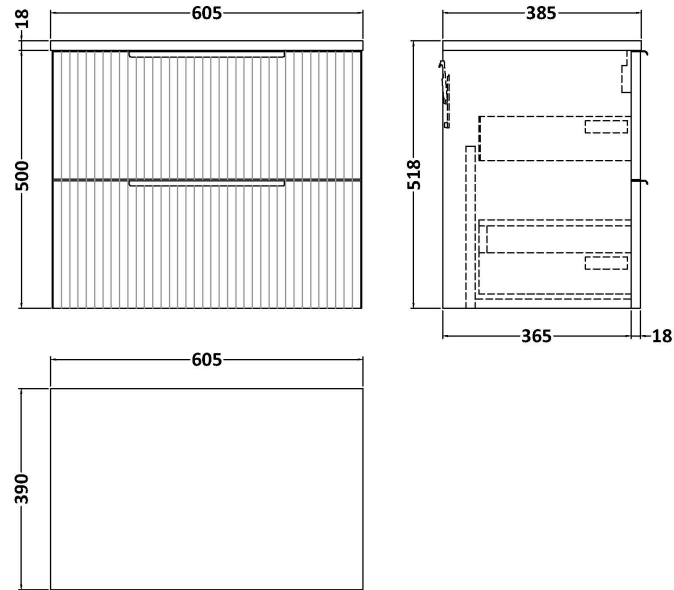

Sales Code: DFF893W

Description: 600 W/H 2-Drawer Vanity & Worktop

Packaging Details

Barcode: 5056462678320

Sales Code: FLU893

Description: 600 W/H 2-Drawer Unit

Product Dimensions

Height (mm):	500
Width (mm):	600
Depth (mm):	383
Nett Weight (kg):	22.5

Packaging Dimensions

Height (mm):	520
Width (mm):	620
Depth (mm):	405
Gross Weight (kg):	23

Packaging Data

Box Colour:	Brown Cardboard Box - Printed
Box Qty:	0
Label Size:	0 x 0
Label Colour:	Not Applicable
Label Qty:	0

Outer Box Dimensions (If Applicable)

Height (mm):	
Width (mm):	
Depth (mm):	
Gross Weight (kg):	
Barcode:	5056462654737

Product Details

Country of Origin:	China
Fitting Instruction:	No
CE & UKCA:	
FSC Certified Materials:	Yes
Colour:	Satin Green
Construction Method:	Cam & Wood Dowel
Construction Type:	Rigid
Cabinet Finish:	MFC Painted Gloss
Fascia Finish:	Mdf Painted Gloss
Cabinet Thickness (mm):	16
Fascia Thickness (mm):	18
Drawer Included:	Yes
Drawer Type:	80mm High Metal Softclose
No of Shelves:	0
Hinge Type:	Not Applicable
Hinge Included:	No
Adjustable Legs:	No, Not Required
Fixings Included:	Yes
Handle Style:	Modern
Waste Shroud:	Yes
Handle Included:	Yes, Supplied
Handle Type:	D-Shape

Sales Code: MWT860

Description: 600 Worktop (605X390x18mm)

Product Dimensions

Height (mm):	18
Width (mm):	605
Depth (mm):	390
Nett Weight (kg):	2.5

Packaging Dimensions

Height (mm):	25
Width (mm):	625
Depth (mm):	410
Gross Weight (kg):	2.5