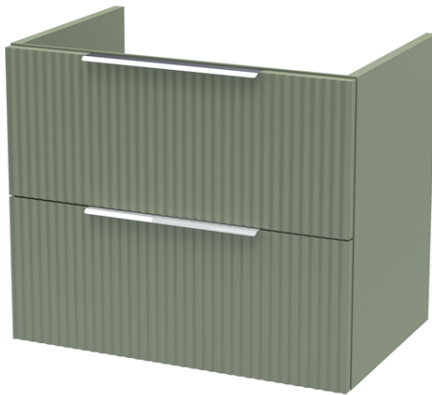

Sales Code: DFF893W

Description: 600 W/H 2-Drawer Vanity & Worktop

Packaging Details

Barcode: 5056462678320

Sales Code: FLU893

Description: 600 W/H 2-Drawer Unit

Product Dimensions

Height (mm):	500
Width (mm):	600
Depth (mm):	383
Nett Weight (kg):	22.5

Packaging Dimensions

Height (mm):	520
Width (mm):	620
Depth (mm):	405
Gross Weight (kg):	23

Packaging Data

Box Colour:	Brown Cardboard Box - Printed
Box Qty:	0
Label Size:	0 x 0
Label Colour:	Not Applicable
Label Qty:	0

Outer Box Dimensions (If Applicable)

Height (mm):	
Width (mm):	
Depth (mm):	
Gross Weight (kg):	
Barcode:	5056462654737

Product Details

Country of Origin:	China
Fitting Instruction:	No
CE & UKCA:	
FSC Certified Materials:	Yes
Colour:	Satin Green
Construction Method:	Cam & Wood Dowel
Construction Type:	Rigid
Cabinet Finish:	MFC Painted Gloss
Fascia Finish:	Mdf Painted Gloss
Cabinet Thickness (mm):	16
Fascia Thickness (mm):	18
Drawer Included:	Yes
Drawer Type:	80mm High Metal Softclose
No of Shelves:	0
Hinge Type:	Not Applicable
Hinge Included:	No
Adjustable Legs:	No, Not Required
Fixings Included:	Yes
Handle Style:	Modern
Waste Shroud:	Yes
Handle Included:	Yes, Supplied
Handle Type:	D-Shape

Sales Code: MWT860

Description: 600 Worktop (605X390x18mm)

Product Dimensions

Height (mm):	18
Width (mm):	605
Depth (mm):	390
Nett Weight (kg):	2.5

Packaging Dimensions

Height (mm):	25
Width (mm):	625
Depth (mm):	410
Gross Weight (kg):	2.5