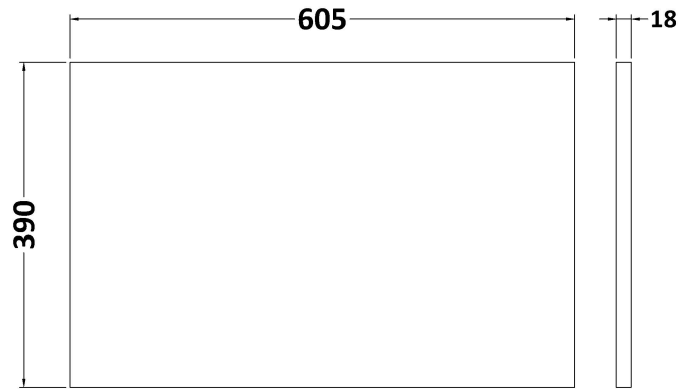

Packaging Dimensions

Height (mm):	520
Width (mm):	620
Depth (mm):	405
Gross Weight (kg):	23

Packaging Data

Box Colour:	Brown Cardboard Box - Printed
Box Qty:	0
Label Size:	0 x 0
Label Colour:	Not Applicable
Label Qty:	0

Outer Box Dimensions (If Applicable)

Height (mm):	
Width (mm):	
Depth (mm):	
Gross Weight (kg):	
Barcode:	5056462654737

Product Details

Country of Origin:	China
Fitting Instruction:	No
CE & UKCA:	
FSC Certified Materials:	Yes
Colour:	Satin Green
Construction Method:	Cam & Wood Dowel
Construction Type:	Rigid
Cabinet Finish:	MFC Painted Gloss
Fascia Finish:	Mdf Painted Gloss
Cabinet Thickness (mm):	16
Fascia Thickness (mm):	18
Drawer Included:	Yes
Drawer Type:	80mm High Metal Softclose
No of Shelves:	0
Hinge Type:	Not Applicable
Hinge Included:	No
Adjustable Legs:	No, Not Required
Fixings Included:	Yes
Handle Style:	Modern
Waste Shroud:	Yes
Handle Included:	Yes, Supplied
Handle Type:	D-Shape

Sales Code: MWT860

Description: 600 Worktop (605X390x18mm)

Product Dimensions

Height (mm):	18
Width (mm):	605
Depth (mm):	390
Nett Weight (kg):	2.5

Packaging Dimensions

Height (mm):	25
Width (mm):	625
Depth (mm):	410
Gross Weight (kg):	2.5

Packaging Data

Box Colour:	Brown Cardboard Box - Printed
Box Qty:	1
Label Size:	100 x 50
Label Colour:	Not Applicable
Label Qty:	0

Outer Box Dimensions (If Applicable)

Height (mm):	
Width (mm):	
Depth (mm):	
Gross Weight (kg):	
Barcode:	5056462654911