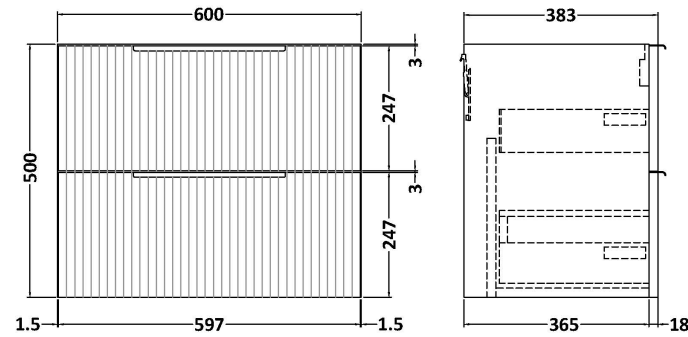

Sales Code: DFF893W

Description: 600 W/H 2-Drawer Vanity & Worktop

Packaging Details

Barcode: 5056462678320

Sales Code: FLU893

Description: 600 W/H 2-Drawer Unit

Product Dimensions

Height (mm):	500
Width (mm):	600
Depth (mm):	383
Nett Weight (kg):	22.5

Packaging Dimensions

Height (mm):	520
Width (mm):	620
Depth (mm):	405
Gross Weight (kg):	23

Packaging Data

Box Colour:	Brown Cardboard Box - Printed
Box Qty:	0
Label Size:	0 x 0
Label Colour:	Not Applicable
Label Qty:	0

Outer Box Dimensions (If Applicable)

Height (mm):	
Width (mm):	
Depth (mm):	
Gross Weight (kg):	
Barcode:	5056462654737

Product Details

Country of Origin:	China
Fitting Instruction:	No
CE & UKCA:	
FSC Certified Materials:	Yes
Colour:	Satin Green
Construction Method:	Cam & Wood Dowel
Construction Type:	Rigid
Cabinet Finish:	MFC Painted Gloss
Fascia Finish:	Mdf Painted Gloss
Cabinet Thickness (mm):	16
Fascia Thickness (mm):	18
Drawer Included:	Yes
Drawer Type:	80mm High Metal Softclose
No of Shelves:	0
Hinge Type:	Not Applicable
Hinge Included:	No
Adjustable Legs:	No, Not Required
Fixings Included:	Yes
Handle Style:	Modern
Waste Shroud:	Yes
Handle Included:	Yes, Supplied
Handle Type:	D-Shape

Sales Code: MWT860

Description: 600 Worktop (605X390x18mm)

Product Dimensions

Height (mm):	18
Width (mm):	605
Depth (mm):	390
Nett Weight (kg):	2.5

Packaging Dimensions

Height (mm):	25
Width (mm):	625
Depth (mm):	410
Gross Weight (kg):	2.5