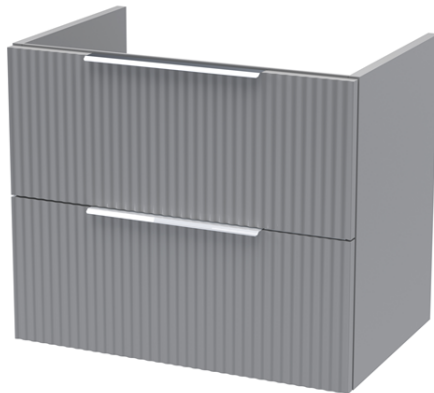

Sales Code: DFF293W

Description: 600 W/H 2-Drawer Vanity & Worktop

Packaging Details

Barcode: 5056462678115

Sales Code: FLU293

Description: 600 W/H 2-Drawer Unit

Product Dimensions

Height (mm):	500
Width (mm):	600
Depth (mm):	383
Nett Weight (kg):	22.5

Packaging Dimensions

Height (mm):	520
Width (mm):	620
Depth (mm):	405
Gross Weight (kg):	23

Packaging Data

Box Colour:	Brown Cardboard Box - Printed
Box Qty:	0
Label Size:	0 x 0
Label Colour:	Not Applicable
Label Qty:	0

Outer Box Dimensions (If Applicable)

Height (mm):	
Width (mm):	
Depth (mm):	
Gross Weight (kg):	
Barcode:	5056462654713

Product Details

Country of Origin:	China
Fitting Instruction:	No
CE & UKCA:	
FSC Certified Materials:	Yes
Colour:	Satin Grey
Construction Method:	Cam & Wood Dowel
Construction Type:	Rigid
Cabinet Finish:	MFC Painted Gloss
Fascia Finish:	Mdf Painted Gloss
Cabinet Thickness (mm):	16
Fascia Thickness (mm):	18
Drawer Included:	Yes
Drawer Type:	80mm High Metal Softclose
No of Shelves:	0
Hinge Type:	Not Applicable
Hinge Included:	No
Adjustable Legs:	No, Not Required
Fixings Included:	Yes
Handle Style:	Modern
Waste Shroud:	Yes
Handle Included:	Yes, Supplied
Handle Type:	D-Shape

Sales Code: MWT260

Description: 600 Worktop (605X390x18mm)

Product Dimensions

Height (mm):	18
Width (mm):	605
Depth (mm):	390
Nett Weight (kg):	2.5

Packaging Dimensions

Height (mm):	25
Width (mm):	625
Depth (mm):	410
Gross Weight (kg):	2.5