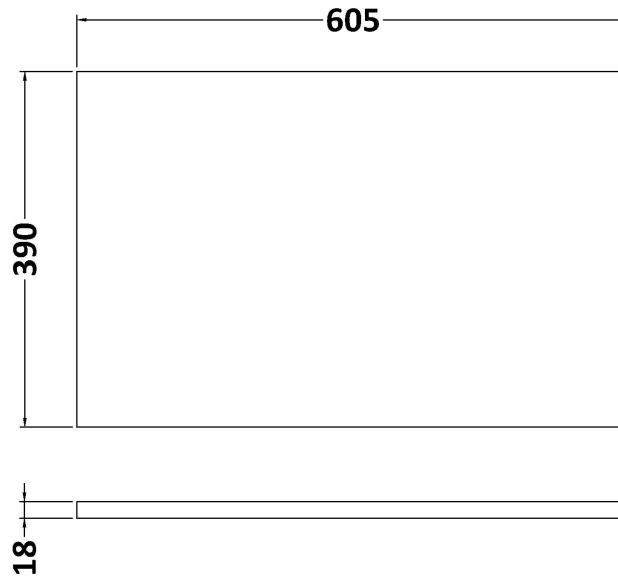

Packaging Dimensions

Height (mm):	520
Width (mm):	620
Depth (mm):	405
Gross Weight (kg):	23

Packaging Data

Box Colour:	Brown Cardboard Box - Printed
Box Qty:	0
Label Size:	0 x 0
Label Colour:	Not Applicable
Label Qty:	0

Outer Box Dimensions (If Applicable)

Height (mm):	
Width (mm):	
Depth (mm):	
Gross Weight (kg):	
Barcode:	5056462654713

Product Details

Country of Origin:	China
Fitting Instruction:	No
CE & UKCA:	
FSC Certified Materials:	Yes
Colour:	Satin Grey
Construction Method:	Cam & Wood Dowel
Construction Type:	Rigid
Cabinet Finish:	MFC Painted Gloss
Fascia Finish:	Mdf Painted Gloss
Cabinet Thickness (mm):	16
Fascia Thickness (mm):	18
Drawer Included:	Yes
Drawer Type:	80mm High Metal Softclose
No of Shelves:	0
Hinge Type:	Not Applicable
Hinge Included:	No
Adjustable Legs:	No, Not Required
Fixings Included:	Yes
Handle Style:	Modern
Waste Shroud:	Yes
Handle Included:	Yes, Supplied
Handle Type:	D-Shape

Sales Code: MWT260

Description: 600 Worktop (605X390x18mm)

Product Dimensions

Height (mm):	18
Width (mm):	605
Depth (mm):	390
Nett Weight (kg):	2.5

Packaging Dimensions

Height (mm):	25
Width (mm):	625
Depth (mm):	410
Gross Weight (kg):	2.5

Packaging Data

Box Colour:	Brown Cardboard Box - Printed
Box Qty:	1
Label Size:	100 x 50
Label Colour:	Not Applicable
Label Qty:	0

Outer Box Dimensions (If Applicable)

Height (mm):	
Width (mm):	
Depth (mm):	
Gross Weight (kg):	
Barcode:	5056211899747