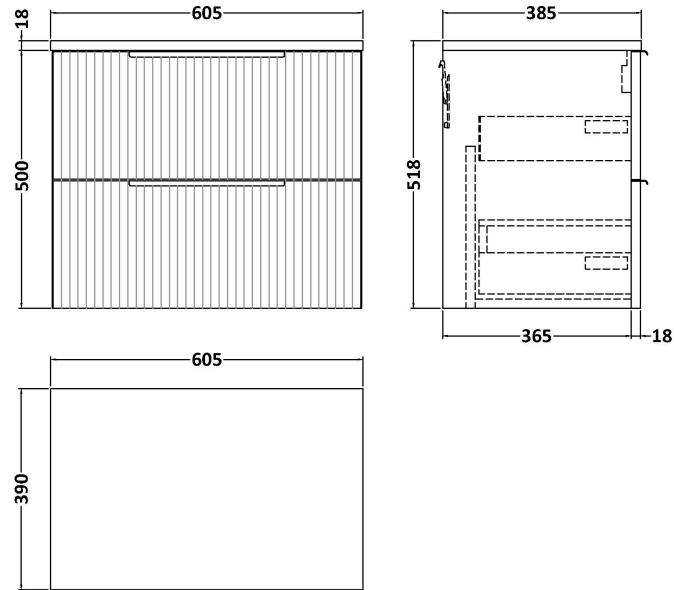

Sales Code: DFF293W

Description: 600 W/H 2-Drawer Vanity & Worktop

Packaging Details

Barcode: 5056462678115

Sales Code: FLU293

Description: 600 W/H 2-Drawer Unit

Product Dimensions

Height (mm):	500
Width (mm):	600
Depth (mm):	383
Nett Weight (kg):	22.5

Packaging Dimensions

Height (mm):	520
Width (mm):	620
Depth (mm):	405
Gross Weight (kg):	23

Packaging Data

Box Colour:	Brown Cardboard Box - Printed
Box Qty:	0
Label Size:	0 x 0
Label Colour:	Not Applicable
Label Qty:	0

Outer Box Dimensions (If Applicable)

Height (mm):	
Width (mm):	
Depth (mm):	
Gross Weight (kg):	
Barcode:	5056462654713

Product Details

Country of Origin:	China
Fitting Instruction:	No
CE & UKCA:	
FSC Certified Materials:	Yes
Colour:	Satin Grey
Construction Method:	Cam & Wood Dowel
Construction Type:	Rigid
Cabinet Finish:	MFC Painted Gloss
Fascia Finish:	Mdf Painted Gloss
Cabinet Thickness (mm):	16
Fascia Thickness (mm):	18
Drawer Included:	Yes
Drawer Type:	80mm High Metal Softclose
No of Shelves:	0
Hinge Type:	Not Applicable
Hinge Included:	No
Adjustable Legs:	No, Not Required
Fixings Included:	Yes
Handle Style:	Modern
Waste Shroud:	Yes
Handle Included:	Yes, Supplied
Handle Type:	D-Shape

Sales Code: MWT260

Description: 600 Worktop (605X390x18mm)

Product Dimensions

Height (mm):	18
Width (mm):	605
Depth (mm):	390
Nett Weight (kg):	2.5

Packaging Dimensions

Height (mm):	25
Width (mm):	625
Depth (mm):	410
Gross Weight (kg):	2.5