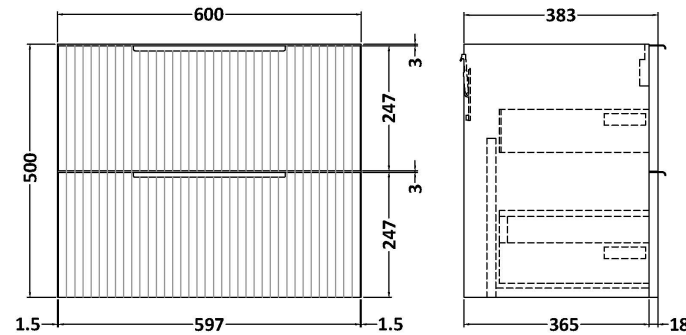

Sales Code: DFF293W

Description: 600 W/H 2-Drawer Vanity & Worktop

Packaging Details

Barcode: 5056462678115

Sales Code: FLU293

Description: 600 W/H 2-Drawer Unit

Product Dimensions

Height (mm):	500
Width (mm):	600
Depth (mm):	383
Nett Weight (kg):	22.5

Packaging Dimensions

Height (mm):	520
Width (mm):	620
Depth (mm):	405
Gross Weight (kg):	23

Packaging Data

Box Colour:	Brown Cardboard Box - Printed
Box Qty:	0
Label Size:	0 x 0
Label Colour:	Not Applicable
Label Qty:	0

Outer Box Dimensions (If Applicable)

Height (mm):	
Width (mm):	
Depth (mm):	
Gross Weight (kg):	
Barcode:	5056462654713

Product Details

Country of Origin:	China
Fitting Instruction:	No
CE & UKCA:	
FSC Certified Materials:	Yes
Colour:	Satin Grey
Construction Method:	Cam & Wood Dowel
Construction Type:	Rigid
Cabinet Finish:	MFC Painted Gloss
Fascia Finish:	Mdf Painted Gloss
Cabinet Thickness (mm):	16
Fascia Thickness (mm):	18
Drawer Included:	Yes
Drawer Type:	80mm High Metal Softclose
No of Shelves:	0
Hinge Type:	Not Applicable
Hinge Included:	No
Adjustable Legs:	No, Not Required
Fixings Included:	Yes
Handle Style:	Modern
Waste Shroud:	Yes
Handle Included:	Yes, Supplied
Handle Type:	D-Shape

Sales Code: MWT260

Description: 600 Worktop (605X390x18mm)

Product Dimensions

Height (mm):	18
Width (mm):	605
Depth (mm):	390
Nett Weight (kg):	2.5

Packaging Dimensions

Height (mm):	25
Width (mm):	625
Depth (mm):	410
Gross Weight (kg):	2.5