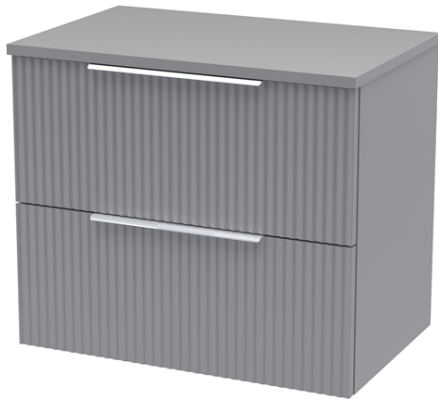

Sales Code: DFF293W

Description: 600 W/H 2-Drawer Vanity & Worktop

Packaging Details

Barcode: 5056462678115

Sales Code: FLU293

Description: 600 W/H 2-Drawer Unit

Product Dimensions

Height (mm):	500
Width (mm):	600
Depth (mm):	383
Nett Weight (kg):	22.5

Packaging Dimensions

Height (mm):	520
Width (mm):	620
Depth (mm):	405
Gross Weight (kg):	23

Packaging Data

Box Colour:	Brown Cardboard Box - Printed
Box Qty:	0
Label Size:	0 x 0
Label Colour:	Not Applicable
Label Qty:	0

Outer Box Dimensions (If Applicable)

Height (mm):	
Width (mm):	
Depth (mm):	
Gross Weight (kg):	
Barcode:	5056462654713

Product Details

Country of Origin:	China
Fitting Instruction:	No
CE & UKCA:	
FSC Certified Materials:	Yes
Colour:	Satin Grey
Construction Method:	Cam & Wood Dowel
Construction Type:	Rigid
Cabinet Finish:	MFC Painted Gloss
Fascia Finish:	Mdf Painted Gloss
Cabinet Thickness (mm):	16
Fascia Thickness (mm):	18
Drawer Included:	Yes
Drawer Type:	80mm High Metal Softclose
No of Shelves:	0
Hinge Type:	Not Applicable
Hinge Included:	No
Adjustable Legs:	No, Not Required
Fixings Included:	Yes
Handle Style:	Modern
Waste Shroud:	Yes
Handle Included:	Yes, Supplied
Handle Type:	D-Shape

Sales Code: MWT260

Description: 600 Worktop (605X390x18mm)

Product Dimensions

Height (mm):	18
Width (mm):	605
Depth (mm):	390
Nett Weight (kg):	2.5

Packaging Dimensions

Height (mm):	25
Width (mm):	625
Depth (mm):	410
Gross Weight (kg):	2.5