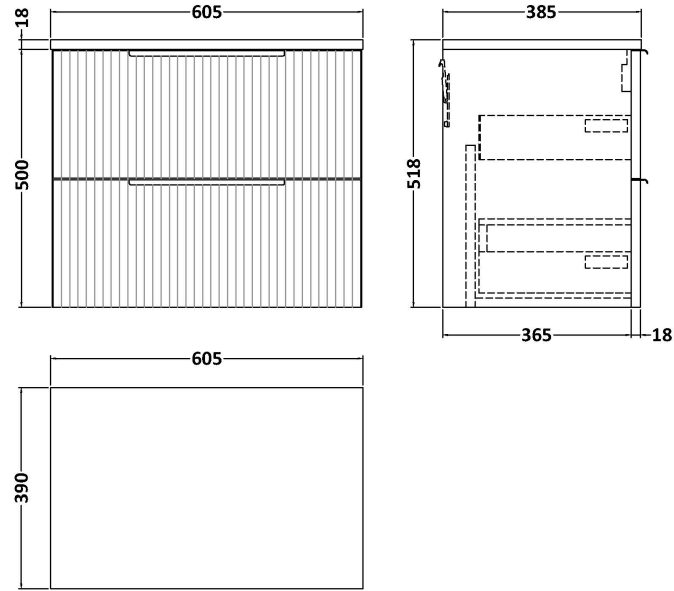

Sales Code: DFF193W

Description: 600 W/H 2-Drawer Vanity & Worktop

Packaging Details

Barcode: 5056462678047

Sales Code: FLU193

Description: 600 W/H 2-Drawer Unit

Product Dimensions

Height (mm):	500
Width (mm):	600
Depth (mm):	383
Nett Weight (kg):	22.5

Packaging Dimensions

Height (mm):	520
Width (mm):	620
Depth (mm):	405
Gross Weight (kg):	23

Packaging Data

Box Colour:	Brown Cardboard Box - Printed
Box Qty:	0
Label Size:	0 x 0
Label Colour:	Not Applicable
Label Qty:	0

Outer Box Dimensions (If Applicable)

Height (mm):	
Width (mm):	
Depth (mm):	
Gross Weight (kg):	
Barcode:	5056462654706

Product Details

Country of Origin:	China
Fitting Instruction:	No
CE & UKCA:	
FSC Certified Materials:	Yes
Colour:	Satin White
Construction Method:	Cam & Wood Dowel
Construction Type:	Rigid
Cabinet Finish:	MFC Painted Gloss
Fascia Finish:	Mdf Painted Gloss
Cabinet Thickness (mm):	16
Fascia Thickness (mm):	18
Drawer Included:	Yes
Drawer Type:	80mm High Metal Softclose
No of Shelves:	0
Hinge Type:	Not Applicable
Hinge Included:	No
Adjustable Legs:	No, Not Required
Fixings Included:	Yes
Handle Style:	Modern
Waste Shroud:	Yes
Handle Included:	Yes, Supplied
Handle Type:	D-Shape

Sales Code: MWT160

Description: 600 Worktop (605X390x18mm)

Product Dimensions

Height (mm):	18
Width (mm):	605
Depth (mm):	390
Nett Weight (kg):	2.5

Packaging Dimensions

Height (mm):	25
Width (mm):	625
Depth (mm):	410
Gross Weight (kg):	2.5