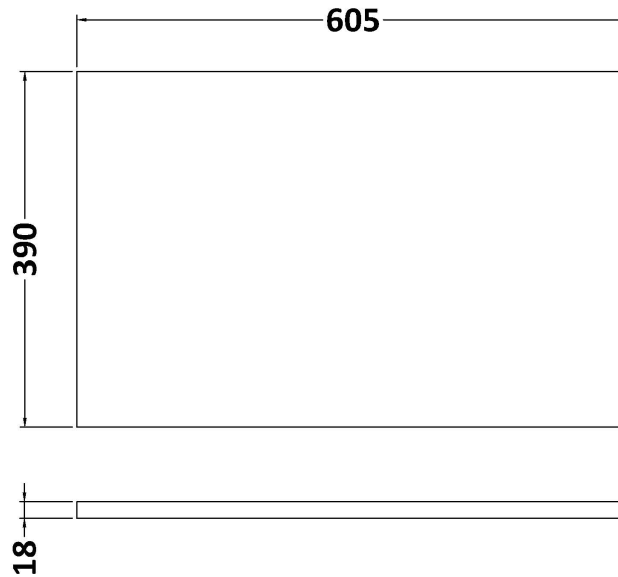

Packaging Dimensions

Height (mm):	520
Width (mm):	620
Depth (mm):	405
Gross Weight (kg):	23

Packaging Data

Box Colour:	Brown Cardboard Box - Printed
Box Qty:	0
Label Size:	0 x 0
Label Colour:	Not Applicable
Label Qty:	0

Outer Box Dimensions (If Applicable)

Height (mm):	
Width (mm):	
Depth (mm):	
Gross Weight (kg):	
Barcode:	5056462654706

Product Details

Country of Origin:	China
Fitting Instruction:	No
CE & UKCA:	
FSC Certified Materials:	Yes
Colour:	Satin White
Construction Method:	Cam & Wood Dowel
Construction Type:	Rigid
Cabinet Finish:	MFC Painted Gloss
Fascia Finish:	Mdf Painted Gloss
Cabinet Thickness (mm):	16
Fascia Thickness (mm):	18
Drawer Included:	Yes
Drawer Type:	80mm High Metal Softclose
No of Shelves:	0
Hinge Type:	Not Applicable
Hinge Included:	No
Adjustable Legs:	No, Not Required
Fixings Included:	Yes
Handle Style:	Modern
Waste Shroud:	Yes
Handle Included:	Yes, Supplied
Handle Type:	D-Shape

Sales Code: MWT160

Description: 600 Worktop (605X390x18mm)

Product Dimensions

Height (mm):	18
Width (mm):	605
Depth (mm):	390
Nett Weight (kg):	2.5

Packaging Dimensions

Height (mm):	25
Width (mm):	625
Depth (mm):	410
Gross Weight (kg):	2.5

Packaging Data

Box Colour:	Brown Cardboard Box - Printed
Box Qty:	1
Label Size:	100 x 50
Label Colour:	Not Applicable
Label Qty:	0

Outer Box Dimensions (If Applicable)

Height (mm):	
Width (mm):	
Depth (mm):	
Gross Weight (kg):	
Barcode:	5056211899730