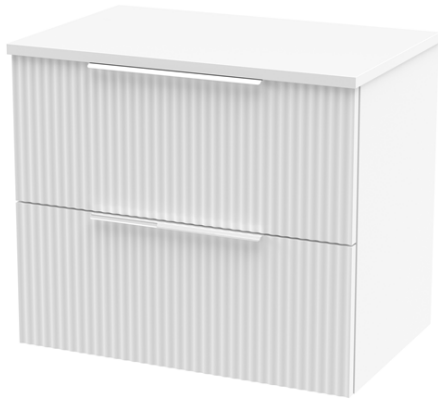

Sales Code: DFF193W

Description: 600 W/H 2-Drawer Vanity & Worktop

Packaging Details

Barcode: 5056462678047

Sales Code: FLU193

Description: 600 W/H 2-Drawer Unit

Product Dimensions

Height (mm):	500
Width (mm):	600
Depth (mm):	383
Nett Weight (kg):	22.5

Packaging Dimensions

Height (mm):	520
Width (mm):	620
Depth (mm):	405
Gross Weight (kg):	23

Packaging Data

Box Colour:	Brown Cardboard Box - Printed
Box Qty:	0
Label Size:	0 x 0
Label Colour:	Not Applicable
Label Qty:	0

Outer Box Dimensions (If Applicable)

Height (mm):	
Width (mm):	
Depth (mm):	
Gross Weight (kg):	
Barcode:	5056462654706

Product Details

Country of Origin:	China
Fitting Instruction:	No
CE & UKCA:	
FSC Certified Materials:	Yes
Colour:	Satin White
Construction Method:	Cam & Wood Dowel
Construction Type:	Rigid
Cabinet Finish:	MFC Painted Gloss
Fascia Finish:	Mdf Painted Gloss
Cabinet Thickness (mm):	16
Fascia Thickness (mm):	18
Drawer Included:	Yes
Drawer Type:	80mm High Metal Softclose
No of Shelves:	0
Hinge Type:	Not Applicable
Hinge Included:	No
Adjustable Legs:	No, Not Required
Fixings Included:	Yes
Handle Style:	Modern
Waste Shroud:	Yes
Handle Included:	Yes, Supplied
Handle Type:	D-Shape

Sales Code: MWT160

Description: 600 Worktop (605X390x18mm)

Product Dimensions

Height (mm):	18
Width (mm):	605
Depth (mm):	390
Nett Weight (kg):	2.5

Packaging Dimensions

Height (mm):	25
Width (mm):	625
Depth (mm):	410
Gross Weight (kg):	2.5