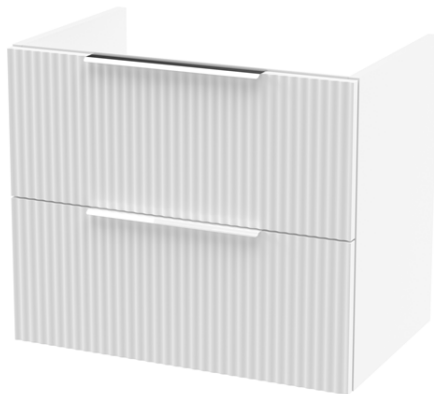

Sales Code: DFF193W

Description: 600 W/H 2-Drawer Vanity & Worktop

Packaging Details

Barcode: 5056462678047

Sales Code: FLU193

Description: 600 W/H 2-Drawer Unit

Product Dimensions

Height (mm):	500
Width (mm):	600
Depth (mm):	383
Nett Weight (kg):	22.5

Packaging Dimensions

Height (mm):	520
Width (mm):	620
Depth (mm):	405
Gross Weight (kg):	23

Packaging Data

Box Colour:	Brown Cardboard Box - Printed
Box Qty:	0
Label Size:	0 x 0
Label Colour:	Not Applicable
Label Qty:	0

Outer Box Dimensions (If Applicable)

Height (mm):	
Width (mm):	
Depth (mm):	
Gross Weight (kg):	
Barcode:	5056462654706

Product Details

Country of Origin:	China
Fitting Instruction:	No
CE & UKCA:	
FSC Certified Materials:	Yes
Colour:	Satin White
Construction Method:	Cam & Wood Dowel
Construction Type:	Rigid
Cabinet Finish:	MFC Painted Gloss
Fascia Finish:	Mdf Painted Gloss
Cabinet Thickness (mm):	16
Fascia Thickness (mm):	18
Drawer Included:	Yes
Drawer Type:	80mm High Metal Softclose
No of Shelves:	0
Hinge Type:	Not Applicable
Hinge Included:	No
Adjustable Legs:	No, Not Required
Fixings Included:	Yes
Handle Style:	Modern
Waste Shroud:	Yes
Handle Included:	Yes, Supplied
Handle Type:	D-Shape