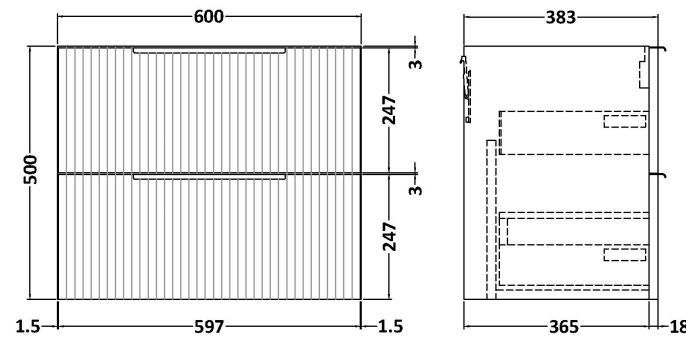

Sales Code: DFF193W

Description: 600 W/H 2-Drawer Vanity & Worktop

Packaging Details

Barcode: 5056462678047

Sales Code: FLU193

Description: 600 W/H 2-Drawer Unit

Product Dimensions

Height (mm):	500
Width (mm):	600
Depth (mm):	383
Nett Weight (kg):	22.5

Packaging Dimensions

Height (mm):	520
Width (mm):	620
Depth (mm):	405
Gross Weight (kg):	23

Packaging Data

Box Colour:	Brown Cardboard Box - Printed
Box Qty:	0
Label Size:	0 x 0
Label Colour:	Not Applicable
Label Qty:	0

Outer Box Dimensions (If Applicable)

Height (mm):	
Width (mm):	
Depth (mm):	
Gross Weight (kg):	
Barcode:	5056462654706

Product Details

Country of Origin:	China
Fitting Instruction:	No
CE & UKCA:	
FSC Certified Materials:	Yes
Colour:	Satin White
Construction Method:	Cam & Wood Dowel
Construction Type:	Rigid
Cabinet Finish:	MFC Painted Gloss
Fascia Finish:	Mdf Painted Gloss
Cabinet Thickness (mm):	16
Fascia Thickness (mm):	18
Drawer Included:	Yes
Drawer Type:	80mm High Metal Softclose
No of Shelves:	0
Hinge Type:	Not Applicable
Hinge Included:	No
Adjustable Legs:	No, Not Required
Fixings Included:	Yes
Handle Style:	Modern
Waste Shroud:	Yes
Handle Included:	Yes, Supplied
Handle Type:	D-Shape

Sales Code: MWT160

Description: 600 Worktop (605X390x18mm)

Product Dimensions

Height (mm):	18
Width (mm):	605
Depth (mm):	390
Nett Weight (kg):	2.5

Packaging Dimensions

Height (mm):	25
Width (mm):	625
Depth (mm):	410
Gross Weight (kg):	2.5