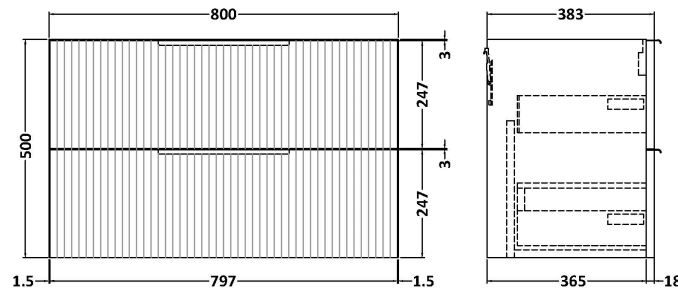

### Product Dimensions

Height (mm):	500
Width (mm):	800
Depth (mm):	383
Nett Weight (kg):	24.5

### Packaging Dimensions

Height (mm):	520
Width (mm):	820
Depth (mm):	405
Gross Weight (kg):	25

### Product Dimensions

Height (mm):	18
Width (mm):	805
Depth (mm):	390
Nett Weight (kg):	3.5

### Packaging Dimensions

Height (mm):	25
Width (mm):	825
Depth (mm):	410
Gross Weight (kg):	3.5