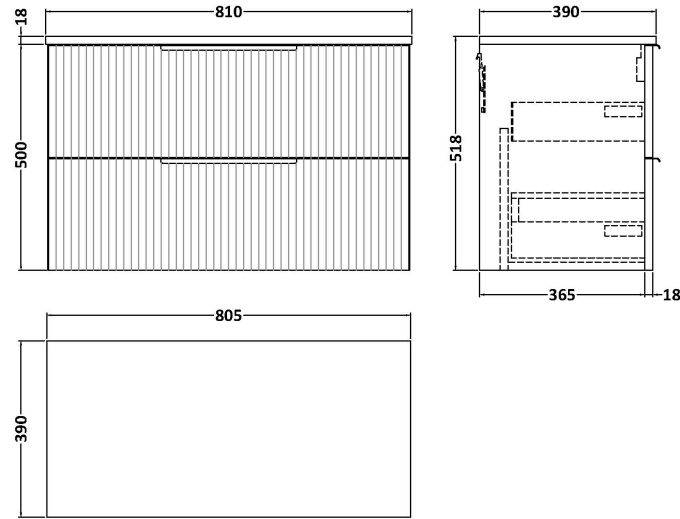

Sales Code: DFF1495W

Description: 800 W/H 2-Drawer Vanity & Worktop

Packaging Details

Barcode: 5056462678955