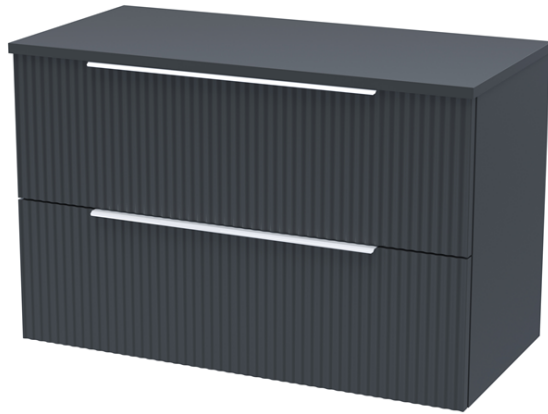

**Sales Code:** DFF1495W

**Description:** 800 W/H 2-Drawer Vanity & Worktop

**Packaging Details**

Barcode: 5056462678955

Sales Code: FLU1495

Description: 800 W/H 2-Drawer Unit

### Product Dimensions

Height (mm):	500
Width (mm):	800
Depth (mm):	383
Nett Weight (kg):	24.5

### Packaging Dimensions

Height (mm):	520
Width (mm):	820
Depth (mm):	405
Gross Weight (kg):	25

### Product Dimensions

Height (mm):	18
Width (mm):	805
Depth (mm):	390
Nett Weight (kg):	3.5