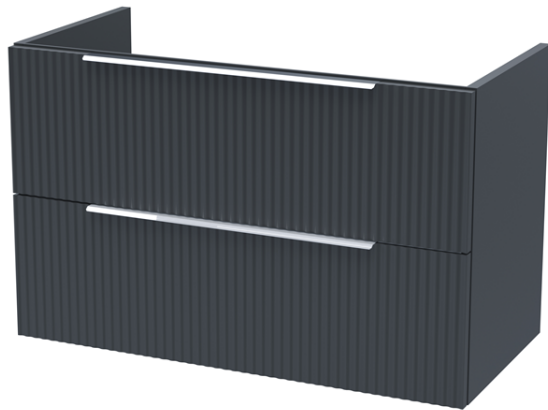

**Sales Code:** DFF1495W

**Description:** 800 W/H 2-Drawer Vanity & Worktop

**Packaging Details**

Barcode: 5056462678955

Sales Code: FLU1495

Description: 800 W/H 2-Drawer Unit

### Product Dimensions

Height (mm):	500
Width (mm):	800
Depth (mm):	383
Nett Weight (kg):	24.5

### Packaging Dimensions

Height (mm):	520
Width (mm):	820
Depth (mm):	405
Gross Weight (kg):	25

### Product Dimensions

Height (mm):	18
Width (mm):	805
Depth (mm):	390
Nett Weight (kg):	3.5