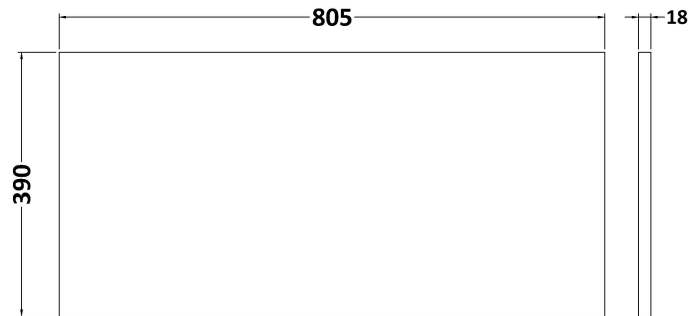

### Product Dimensions

Height (mm):	500
Width (mm):	800
Depth (mm):	383
Nett Weight (kg):	24.5

### Packaging Dimensions

Height (mm):	520
Width (mm):	820
Depth (mm):	405
Gross Weight (kg):	25

### Outer Box Dimensions (If Applicable)

Height (mm):	
Width (mm):	
Depth (mm):	
Gross Weight (kg):	
Barcode:	5056462661070

### Product Dimensions

Height (mm):	18
Width (mm):	805
Depth (mm):	390
Nett Weight (kg):	3.5