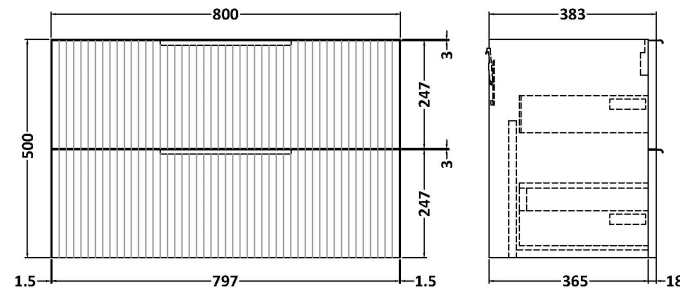

### Product Dimensions

Height (mm):	500
Width (mm):	800
Depth (mm):	383
Nett Weight (kg):	24.5

### Packaging Dimensions

Height (mm):	520
Width (mm):	820
Depth (mm):	405
Gross Weight (kg):	25

### Outer Box Dimensions (If Applicable)

Height (mm):	
Width (mm):	
Depth (mm):	
Gross Weight (kg):	
Barcode:	5056462654782

Sales Code: MWT180

Description: 800 Worktop (805X390x18mm)

**Product Dimensions**

Height (mm):	18
Width (mm):	805
Depth (mm):	390
Nett Weight (kg):	3.5

**Packaging Dimensions**

Height (mm):	25
Width (mm):	825
Depth (mm):	410
Gross Weight (kg):	3.5