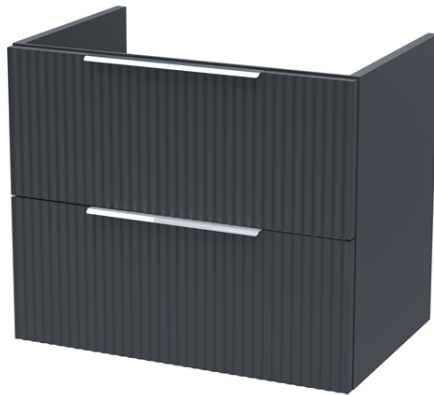

**Sales Code:** DFF1493F

**Description:** 1200 W/H 4-Drawer Vanity & Double Basin

### Packaging Details

Barcode: 5056462679303

Sales Code: FLU1493

Description: 600 W/H 2-Drawer Unit

### Product Dimensions

Height (mm):	500
Width (mm):	600
Depth (mm):	383
Nett Weight (kg):	22.5

### Product Dimensions

Height (mm):	390
Width (mm):	1205
Depth (mm):	175
Nett Weight (kg):	27