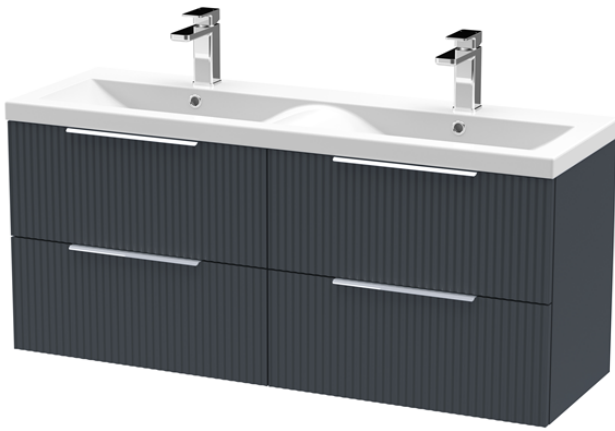

**Sales Code:** DFF1493F

**Description:** 1200 W/H 4-Drawer Vanity & Double Basin

### Packaging Details

Barcode: 5056462679303

Sales Code: FLU1493

Description: 600 W/H 2-Drawer Unit

### Product Dimensions

Height (mm):	500
Width (mm):	600
Depth (mm):	383
Nett Weight (kg):	22.5

Sales Code: CBM424

Description: Double Ceramic Basin 1208X392