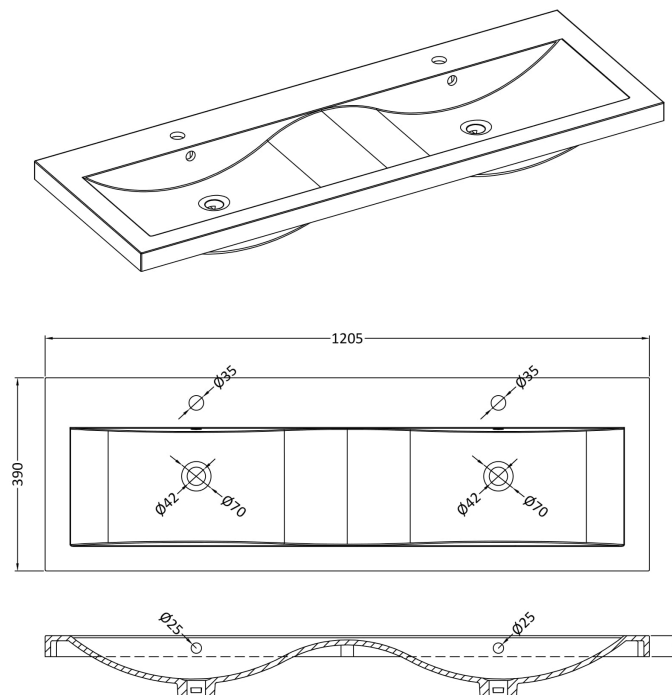

### Product Dimensions

Height (mm):	500
Width (mm):	600
Depth (mm):	383
Nett Weight (kg):	22.5

### Packaging Dimensions

Height (mm):	520
Width (mm):	620
Depth (mm):	405
Gross Weight (kg):	23

### Outer Box Dimensions (If Applicable)

Height (mm):	
Width (mm):	
Depth (mm):	
Gross Weight (kg):	
Barcode:	5056462661056

### Product Dimensions

Height (mm):	390
Width (mm):	1205
Depth (mm):	175
Nett Weight (kg):	27