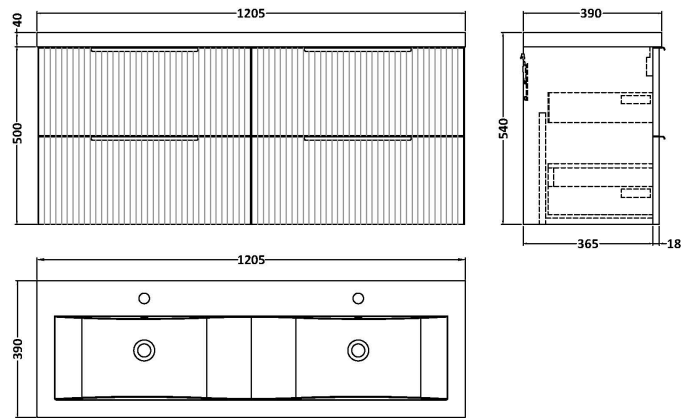

Sales Code: DFF393F

Description: 1200 W/H 4-Drawer Vanity & Double Basin

Packaging Details

Barcode: 5056462679273

Sales Code: FLU393

Description: 600 W/H 2-Drawer Unit

Product Dimensions

Height (mm):	500
Width (mm):	600
Depth (mm):	383
Nett Weight (kg):	22.5

Packaging Dimensions

Height (mm):	520
Width (mm):	620
Depth (mm):	405
Gross Weight (kg):	23

Packaging Data

Box Colour:	Brown Cardboard Box - Printed
Box Qty:	0
Label Size:	0 x 0
Label Colour:	Not Applicable
Label Qty:	0

Outer Box Dimensions (If Applicable)

Height (mm):	
Width (mm):	
Depth (mm):	
Gross Weight (kg):	
Barcode:	5056462654720

Product Details

Country of Origin:	China
Fitting Instruction:	No
CE & UKCA:	
FSC Certified Materials:	Yes
Colour:	Satin Blue
Construction Method:	Cam & Wood Dowel
Construction Type:	Rigid
Cabinet Finish:	MFC Painted Gloss
Fascia Finish:	Mdf Painted Gloss
Cabinet Thickness (mm):	16
Fascia Thickness (mm):	18
Drawer Included:	Yes
Drawer Type:	80mm High Metal Softclose
No of Shelves:	0
Hinge Type:	Not Applicable
Hinge Included:	No
Adjustable Legs:	No, Not Required
Fixings Included:	Yes
Handle Style:	Modern
Waste Shroud:	Yes
Handle Included:	Yes, Supplied
Handle Type:	D-Shape

Sales Code: CBM424

Description: Double Ceramic Basin 1208X392

Product Dimensions

Height (mm):	390
Width (mm):	1205
Depth (mm):	175
Nett Weight (kg):	27

Packaging Dimensions

Height (mm):	205
Width (mm):	1270
Depth (mm):	510
Gross Weight (kg):	27