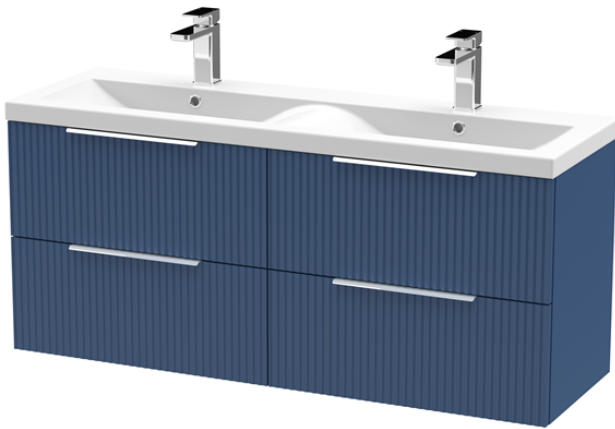

Sales Code: DFF393F

Description: 1200 W/H 4-Drawer Vanity & Double Basin

Packaging Details

Barcode: 5056462679273

Sales Code: FLU393

Description: 600 W/H 2-Drawer Unit

Product Dimensions

Height (mm):	500
Width (mm):	600
Depth (mm):	383
Nett Weight (kg):	22.5

Outer Box Dimensions (If Applicable)

Height (mm):	
Width (mm):	
Depth (mm):	
Gross Weight (kg):	
Barcode:	5056462654720

Product Details

Country of Origin:	China
Fitting Instruction:	No
CE & UKCA:	
FSC Certified Materials:	Yes
Colour:	Satin Blue
Construction Method:	Cam & Wood Dowel
Construction Type:	Rigid
Cabinet Finish:	MFC Painted Gloss
Fascia Finish:	Mdf Painted Gloss
Cabinet Thickness (mm):	16
Fascia Thickness (mm):	18
Drawer Included:	Yes
Drawer Type:	80mm High Metal Softclose
No of Shelves:	0
Hinge Type:	Not Applicable
Hinge Included:	No
Adjustable Legs:	No, Not Required
Fixings Included:	Yes
Handle Style:	Modern
Waste Shroud:	Yes
Handle Included:	Yes, Supplied
Handle Type:	D-Shape

Sales Code: CBM424

Description: Double Ceramic Basin 1208X392

Product Dimensions

Height (mm):	390
Width (mm):	1205
Depth (mm):	175
Nett Weight (kg):	27

Packaging Dimensions

Height (mm):	205
Width (mm):	1270
Depth (mm):	510
Gross Weight (kg):	27