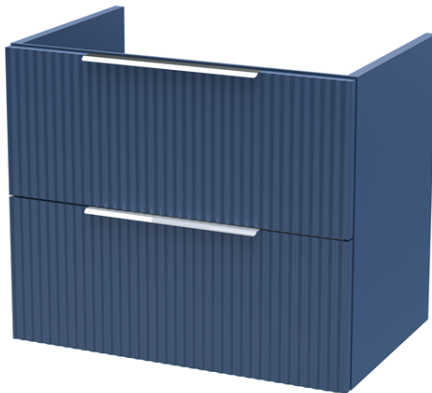

Sales Code: DFF393F

Description: 1200 W/H 4-Drawer Vanity & Double Basin

Packaging Details

Barcode: 5056462679273

Sales Code: FLU393

Description: 600 W/H 2-Drawer Unit

Product Dimensions

Height (mm):	500
Width (mm):	600
Depth (mm):	383
Nett Weight (kg):	22.5

Packaging Dimensions

Height (mm):	520
Width (mm):	620
Depth (mm):	405
Gross Weight (kg):	23

Packaging Data

Box Colour:	Brown Cardboard Box - Printed
Box Qty:	0
Label Size:	0 x 0
Label Colour:	Not Applicable
Label Qty:	0

Outer Box Dimensions (If Applicable)

Height (mm):	
Width (mm):	
Depth (mm):	
Gross Weight (kg):	
Barcode:	5056462654720

Product Details

Country of Origin:	China
Fitting Instruction:	No
CE & UKCA:	
FSC Certified Materials:	Yes
Colour:	Satin Blue
Construction Method:	Cam & Wood Dowel
Construction Type:	Rigid
Cabinet Finish:	MFC Painted Gloss
Fascia Finish:	Mdf Painted Gloss
Cabinet Thickness (mm):	16
Fascia Thickness (mm):	18
Drawer Included:	Yes
Drawer Type:	80mm High Metal Softclose
No of Shelves:	0
Hinge Type:	Not Applicable
Hinge Included:	No
Adjustable Legs:	No, Not Required
Fixings Included:	Yes
Handle Style:	Modern
Waste Shroud:	Yes
Handle Included:	Yes, Supplied
Handle Type:	D-Shape

Sales Code: CBM424

Description: Double Ceramic Basin 1208X392

Product Dimensions

Height (mm):	390
Width (mm):	1205
Depth (mm):	175
Nett Weight (kg):	27

Packaging Dimensions

Height (mm):	205
Width (mm):	1270
Depth (mm):	510
Gross Weight (kg):	27