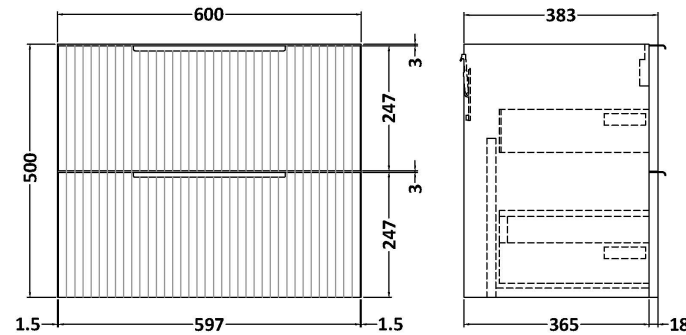

Sales Code: DFF393F

Description: 1200 W/H 4-Drawer Vanity & Double Basin

Packaging Details

Barcode: 5056462679273

Sales Code: FLU393

Description: 600 W/H 2-Drawer Unit

Product Dimensions

Height (mm):	500
Width (mm):	600
Depth (mm):	383
Nett Weight (kg):	22.5

Packaging Dimensions

Height (mm):	520
Width (mm):	620
Depth (mm):	405
Gross Weight (kg):	23

Packaging Data

Box Colour:	Brown Cardboard Box - Printed
Box Qty:	0
Label Size:	0 x 0
Label Colour:	Not Applicable
Label Qty:	0

Outer Box Dimensions (If Applicable)

Height (mm):	
Width (mm):	
Depth (mm):	
Gross Weight (kg):	
Barcode:	5056462654720

Product Details

Country of Origin:	China
Fitting Instruction:	No
CE & UKCA:	
FSC Certified Materials:	Yes
Colour:	Satin Blue
Construction Method:	Cam & Wood Dowel
Construction Type:	Rigid
Cabinet Finish:	MFC Painted Gloss
Fascia Finish:	Mdf Painted Gloss
Cabinet Thickness (mm):	16
Fascia Thickness (mm):	18
Drawer Included:	Yes
Drawer Type:	80mm High Metal Softclose
No of Shelves:	0
Hinge Type:	Not Applicable
Hinge Included:	No
Adjustable Legs:	No, Not Required
Fixings Included:	Yes
Handle Style:	Modern
Waste Shroud:	Yes
Handle Included:	Yes, Supplied
Handle Type:	D-Shape

Sales Code: CBM424

Description: Double Ceramic Basin 1208X392

Product Dimensions

Height (mm):	390
Width (mm):	1205
Depth (mm):	175
Nett Weight (kg):	27

Packaging Dimensions

Height (mm):	205
Width (mm):	1270
Depth (mm):	510
Gross Weight (kg):	27