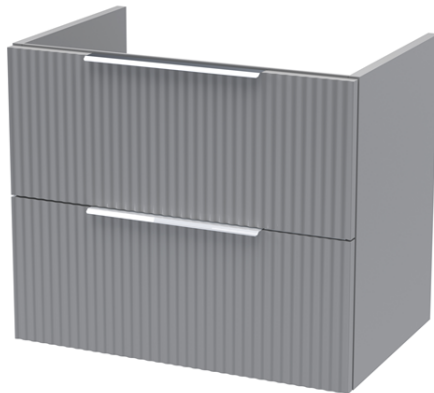

**Sales Code:** DFF293F

**Description:** 1200 W/H 4-Drawer Vanity & Double Basin

### Packaging Details

Barcode: 5056462679242

Sales Code: FLU293

Description: 600 W/H 2-Drawer Unit

### Product Dimensions

Height (mm):	500
Width (mm):	600
Depth (mm):	383
Nett Weight (kg):	22.5

### Product Dimensions

Height (mm):	390
Width (mm):	1205
Depth (mm):	175
Nett Weight (kg):	27