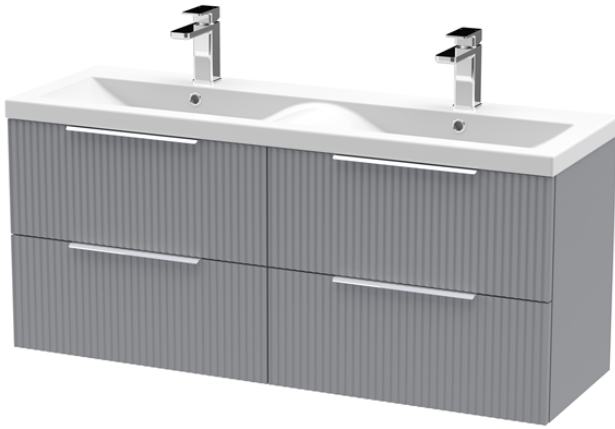

**Sales Code:** DFF293F

**Description:** 1200 W/H 4-Drawer Vanity & Double Basin

### Packaging Details

Barcode: 5056462679242

Sales Code: FLU293

Description: 600 W/H 2-Drawer Unit

### Product Dimensions

Height (mm):	500
Width (mm):	600
Depth (mm):	383
Nett Weight (kg):	22.5

Sales Code: CBM424

Description: Double Ceramic Basin 1208X392