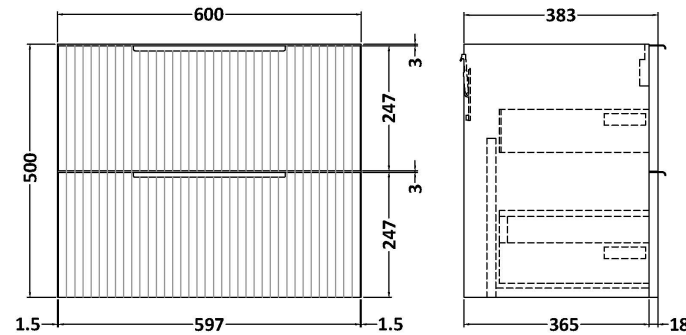

### Product Dimensions

Height (mm):	500
Width (mm):	600
Depth (mm):	383
Nett Weight (kg):	22.5

### Packaging Dimensions

Height (mm):	520
Width (mm):	620
Depth (mm):	405
Gross Weight (kg):	23

### Product Dimensions

Height (mm):	390
Width (mm):	1205
Depth (mm):	175
Nett Weight (kg):	27

### Packaging Dimensions

Height (mm):	205
Width (mm):	1270
Depth (mm):	510
Gross Weight (kg):	27