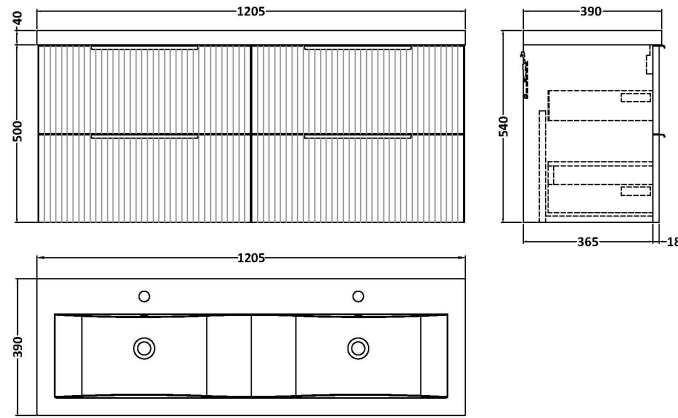

Sales Code: DFF293F

Description: 1200 W/H 4-Drawer Vanity & Double Basin

Packaging Details

Barcode: 5056462679242