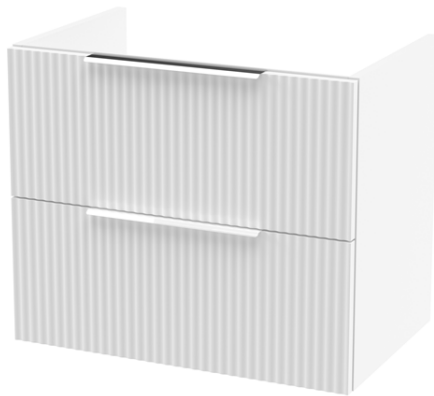

Sales Code: DFF193F

Description: 1200 W/H 4-Drawer Vanity & Double Basin

Packaging Details

Barcode: 5056462679211

Sales Code: FLU193

Description: 600 W/H 2-Drawer Unit

Product Dimensions

Height (mm):	500
Width (mm):	600
Depth (mm):	383
Nett Weight (kg):	22.5

Packaging Dimensions

Height (mm):	520
Width (mm):	620
Depth (mm):	405
Gross Weight (kg):	23

Packaging Data

Box Colour:	Brown Cardboard Box - Printed
Box Qty:	0
Label Size:	0 x 0
Label Colour:	Not Applicable
Label Qty:	0

Outer Box Dimensions (If Applicable)

Height (mm):	
Width (mm):	
Depth (mm):	
Gross Weight (kg):	
Barcode:	5056462654706

Product Details

Country of Origin:	China
Fitting Instruction:	No
CE & UKCA:	
FSC Certified Materials:	Yes
Colour:	Satin White
Construction Method:	Cam & Wood Dowel
Construction Type:	Rigid
Cabinet Finish:	MFC Painted Gloss
Fascia Finish:	Mdf Painted Gloss
Cabinet Thickness (mm):	16
Fascia Thickness (mm):	18
Drawer Included:	Yes
Drawer Type:	80mm High Metal Softclose
No of Shelves:	0
Hinge Type:	Not Applicable
Hinge Included:	No
Adjustable Legs:	No, Not Required
Fixings Included:	Yes
Handle Style:	Modern
Waste Shroud:	Yes
Handle Included:	Yes, Supplied
Handle Type:	D-Shape

Sales Code: CBM424

Description: Double Ceramic Basin 1208X392

Product Dimensions

Height (mm):	390
Width (mm):	1205
Depth (mm):	175
Nett Weight (kg):	27

Packaging Dimensions

Height (mm):	205
Width (mm):	1270
Depth (mm):	510
Gross Weight (kg):	27