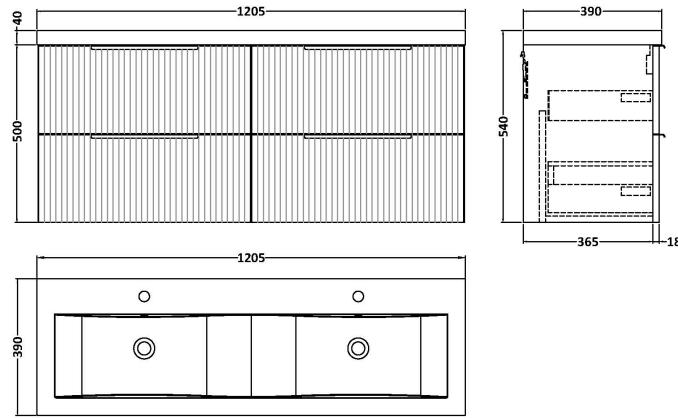

Sales Code: DFF193F

Description: 1200 W/H 4-Drawer Vanity & Double Basin

Packaging Details

Barcode: 5056462679211

Sales Code: FLU193

Description: 600 W/H 2-Drawer Unit

Product Dimensions

Height (mm):	500
Width (mm):	600
Depth (mm):	383
Nett Weight (kg):	22.5

Packaging Dimensions

Height (mm):	520
Width (mm):	620
Depth (mm):	405
Gross Weight (kg):	23

Packaging Data

Box Colour:	Brown Cardboard Box - Printed
Box Qty:	0
Label Size:	0 x 0
Label Colour:	Not Applicable
Label Qty:	0

Outer Box Dimensions (If Applicable)

Height (mm):	
Width (mm):	
Depth (mm):	
Gross Weight (kg):	
Barcode:	5056462654706

Product Details

Country of Origin:	China
Fitting Instruction:	No
CE & UKCA:	
FSC Certified Materials:	Yes
Colour:	Satin White
Construction Method:	Cam & Wood Dowel
Construction Type:	Rigid
Cabinet Finish:	MFC Painted Gloss
Fascia Finish:	Mdf Painted Gloss
Cabinet Thickness (mm):	16
Fascia Thickness (mm):	18
Drawer Included:	Yes
Drawer Type:	80mm High Metal Softclose
No of Shelves:	0
Hinge Type:	Not Applicable
Hinge Included:	No
Adjustable Legs:	No, Not Required
Fixings Included:	Yes
Handle Style:	Modern
Waste Shroud:	Yes
Handle Included:	Yes, Supplied
Handle Type:	D-Shape

Sales Code: CBM424

Description: Double Ceramic Basin 1208X392

Product Dimensions

Height (mm):	390
Width (mm):	1205
Depth (mm):	175
Nett Weight (kg):	27

Packaging Dimensions

Height (mm):	205
Width (mm):	1270
Depth (mm):	510
Gross Weight (kg):	27