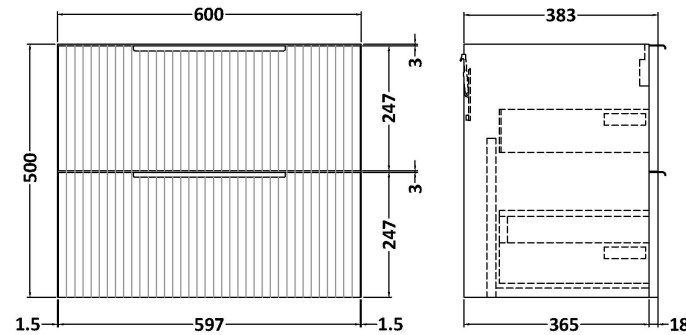

Sales Code: DFF193F

Description: 1200 W/H 4-Drawer Vanity & Double Basin

Packaging Details

Barcode: 5056462679211

Sales Code: FLU193

Description: 600 W/H 2-Drawer Unit

Product Dimensions

Height (mm):	500
Width (mm):	600
Depth (mm):	383
Nett Weight (kg):	22.5

Packaging Dimensions

Height (mm):	520
Width (mm):	620
Depth (mm):	405
Gross Weight (kg):	23

Packaging Data

Box Colour:	Brown Cardboard Box - Printed
Box Qty:	0
Label Size:	0 x 0
Label Colour:	Not Applicable
Label Qty:	0

Outer Box Dimensions (If Applicable)

Height (mm):	
Width (mm):	
Depth (mm):	
Gross Weight (kg):	
Barcode:	5056462654706

Product Details

Country of Origin:	China
Fitting Instruction:	No
CE & UKCA:	
FSC Certified Materials:	Yes
Colour:	Satin White
Construction Method:	Cam & Wood Dowel
Construction Type:	Rigid
Cabinet Finish:	MFC Painted Gloss
Fascia Finish:	Mdf Painted Gloss
Cabinet Thickness (mm):	16
Fascia Thickness (mm):	18
Drawer Included:	Yes
Drawer Type:	80mm High Metal Softclose
No of Shelves:	0
Hinge Type:	Not Applicable
Hinge Included:	No
Adjustable Legs:	No, Not Required
Fixings Included:	Yes
Handle Style:	Modern
Waste Shroud:	Yes
Handle Included:	Yes, Supplied
Handle Type:	D-Shape

Sales Code: CBM424

Description: Double Ceramic Basin 1208X392

Product Dimensions

Height (mm):	390
Width (mm):	1205
Depth (mm):	175
Nett Weight (kg):	27

Packaging Dimensions

Height (mm):	205
Width (mm):	1270
Depth (mm):	510
Gross Weight (kg):	27