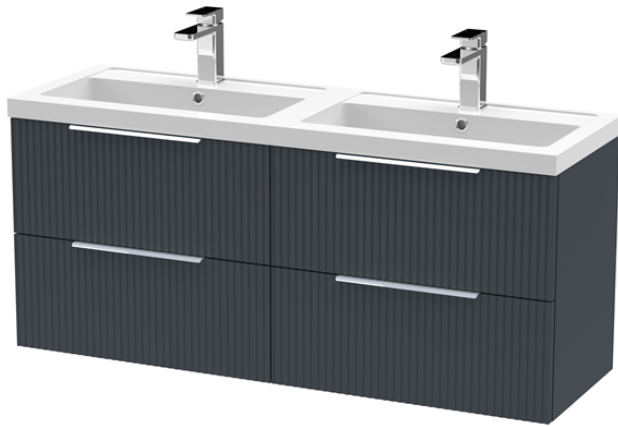

Sales Code: DFF1493C

Description: 1200 W/H 4-Drawer Vanity & Double Basin

Packaging Details

Barcode: 5056462679310

Sales Code: FLU1493

Description: 600 W/H 2-Drawer Unit

Product Dimensions

Height (mm):	500
Width (mm):	600
Depth (mm):	383
Nett Weight (kg):	22.5

Outer Box Dimensions (If Applicable)

Height (mm):	
Width (mm):	
Depth (mm):	
Gross Weight (kg):	
Barcode:	5056462661056

Product Details

Country of Origin:	China
Fitting Instruction:	No
CE & UKCA:	
FSC Certified Materials:	Yes
Colour:	Satin Anthracite
Construction Method:	Cam & Wood Dowel
Construction Type:	Rigid
Cabinet Finish:	MFC Painted Gloss
Fascia Finish:	Mdf Painted Gloss
Cabinet Thickness (mm):	16
Fascia Thickness (mm):	18
Drawer Included:	Yes
Drawer Type:	80mm High Metal Softclose
No of Shelves:	0
Hinge Type:	Not Applicable
Hinge Included:	No
Adjustable Legs:	No, Not Required
Fixings Included:	Yes
Handle Style:	Modern
Waste Shroud:	Yes
Handle Included:	Yes, Supplied
Handle Type:	D-Shape

Sales Code: PMB424

Description: Double Polymarble Basin 1205 X 390

Product Dimensions

Height (mm):	390
Width (mm):	1205
Depth (mm):	157
Nett Weight (kg):	18.12

Packaging Dimensions

Height (mm):	100
Width (mm):	1205
Depth (mm):	400
Gross Weight (kg):	18.12