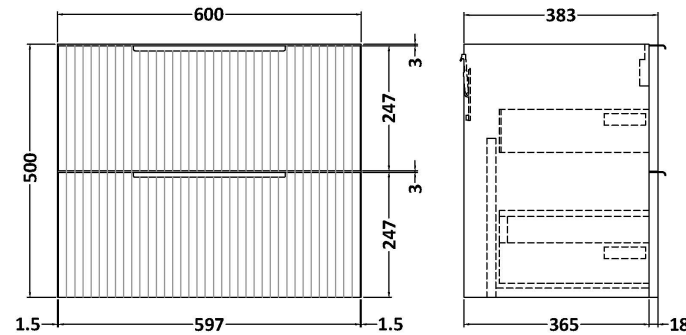

Sales Code: DFF1493C

Description: 1200 W/H 4-Drawer Vanity & Double Basin

Packaging Details

Barcode: 5056462679310

Sales Code: FLU1493

Description: 600 W/H 2-Drawer Unit

Product Dimensions

Height (mm):	500
Width (mm):	600
Depth (mm):	383
Nett Weight (kg):	22.5

Packaging Dimensions

Height (mm):	520
Width (mm):	620
Depth (mm):	405
Gross Weight (kg):	23

Packaging Data

Box Colour:	Brown Cardboard Box - Printed
Box Qty:	0
Label Size:	0 x 0
Label Colour:	Not Applicable
Label Qty:	0

Outer Box Dimensions (If Applicable)

Height (mm):	
Width (mm):	
Depth (mm):	
Gross Weight (kg):	
Barcode:	5056462661056

Product Details

Country of Origin:	China
Fitting Instruction:	No
CE & UKCA:	
FSC Certified Materials:	Yes
Colour:	Satin Anthracite
Construction Method:	Cam & Wood Dowel
Construction Type:	Rigid
Cabinet Finish:	MFC Painted Gloss
Fascia Finish:	Mdf Painted Gloss
Cabinet Thickness (mm):	16
Fascia Thickness (mm):	18
Drawer Included:	Yes
Drawer Type:	80mm High Metal Softclose
No of Shelves:	0
Hinge Type:	Not Applicable
Hinge Included:	No
Adjustable Legs:	No, Not Required
Fixings Included:	Yes
Handle Style:	Modern
Waste Shroud:	Yes
Handle Included:	Yes, Supplied
Handle Type:	D-Shape

Sales Code: PMB424

Description: Double Polymarble Basin 1205 X 390

Product Dimensions

Height (mm):	390
Width (mm):	1205
Depth (mm):	157
Nett Weight (kg):	18.12

Packaging Dimensions

Height (mm):	100
Width (mm):	1205
Depth (mm):	400
Gross Weight (kg):	18.12