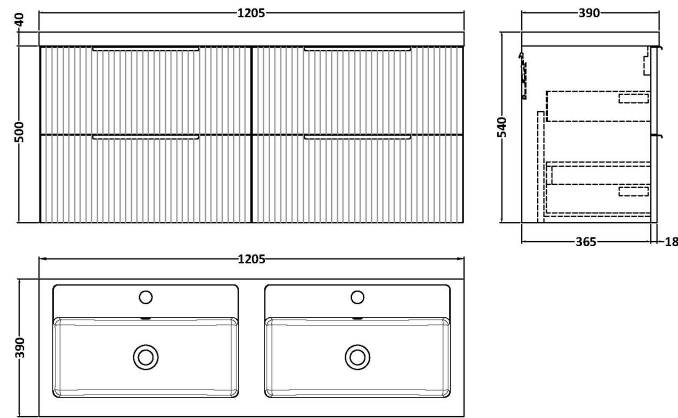

Sales Code: DFF1493C

Description: 1200 W/H 4-Drawer Vanity & Double Basin

Packaging Details

Barcode: 5056462679310

Sales Code: FLU1493

Description: 600 W/H 2-Drawer Unit

Product Dimensions

Height (mm):	500
Width (mm):	600
Depth (mm):	383
Nett Weight (kg):	22.5

Packaging Dimensions

Height (mm):	520
Width (mm):	620
Depth (mm):	405
Gross Weight (kg):	23

Packaging Data

Box Colour:	Brown Cardboard Box - Printed
Box Qty:	0
Label Size:	0 x 0
Label Colour:	Not Applicable
Label Qty:	0

Outer Box Dimensions (If Applicable)

Height (mm):	
Width (mm):	
Depth (mm):	
Gross Weight (kg):	
Barcode:	5056462661056

Product Details

Country of Origin:	China
Fitting Instruction:	No
CE & UKCA:	
FSC Certified Materials:	Yes
Colour:	Satin Anthracite
Construction Method:	Cam & Wood Dowel
Construction Type:	Rigid
Cabinet Finish:	MFC Painted Gloss
Fascia Finish:	Mdf Painted Gloss
Cabinet Thickness (mm):	16
Fascia Thickness (mm):	18
Drawer Included:	Yes
Drawer Type:	80mm High Metal Softclose
No of Shelves:	0
Hinge Type:	Not Applicable
Hinge Included:	No
Adjustable Legs:	No, Not Required
Fixings Included:	Yes
Handle Style:	Modern
Waste Shroud:	Yes
Handle Included:	Yes, Supplied
Handle Type:	D-Shape

Sales Code: PMB424

Description: Double Polymarble Basin 1205 X 390

Product Dimensions

Height (mm):	390
Width (mm):	1205
Depth (mm):	157
Nett Weight (kg):	18.12

Packaging Dimensions

Height (mm):	100
Width (mm):	1205
Depth (mm):	400
Gross Weight (kg):	18.12