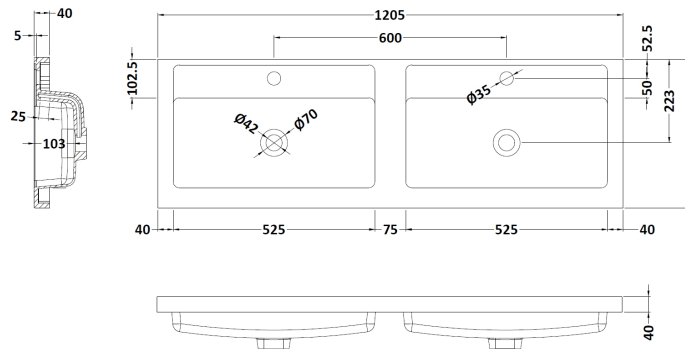

Packaging Dimensions

Height (mm):	520
Width (mm):	620
Depth (mm):	405
Gross Weight (kg):	23

Packaging Data

Box Colour:	Brown Cardboard Box - Printed
Box Qty:	0
Label Size:	0 x 0
Label Colour:	Not Applicable
Label Qty:	0

Outer Box Dimensions (If Applicable)

Height (mm):	
Width (mm):	
Depth (mm):	
Gross Weight (kg):	
Barcode:	5056462661056

Product Details

Country of Origin:	China
Fitting Instruction:	No
CE & UKCA:	
FSC Certified Materials:	Yes
Colour:	Satin Anthracite
Construction Method:	Cam & Wood Dowel
Construction Type:	Rigid
Cabinet Finish:	MFC Painted Gloss
Fascia Finish:	Mdf Painted Gloss
Cabinet Thickness (mm):	16
Fascia Thickness (mm):	18
Drawer Included:	Yes
Drawer Type:	80mm High Metal Softclose
No of Shelves:	0
Hinge Type:	Not Applicable
Hinge Included:	No
Adjustable Legs:	No, Not Required
Fixings Included:	Yes
Handle Style:	Modern
Waste Shroud:	Yes
Handle Included:	Yes, Supplied
Handle Type:	D-Shape

Sales Code: PMB424

Description: Double Polymarble Basin 1205 X 390

Product Dimensions

Height (mm):	390
Width (mm):	1205
Depth (mm):	157
Nett Weight (kg):	18.12

Packaging Dimensions

Height (mm):	100
Width (mm):	1205
Depth (mm):	400
Gross Weight (kg):	18.12

Packaging Data

Box Colour:	Brown Cardboard Box - Printed
Box Qty:	1
Label Size:	100 x 50
Label Colour:	White Label
Label Qty:	2

Outer Box Dimensions (If Applicable)

Height (mm):	
Width (mm):	
Depth (mm):	
Gross Weight (kg):	
Barcode:	5056211815136