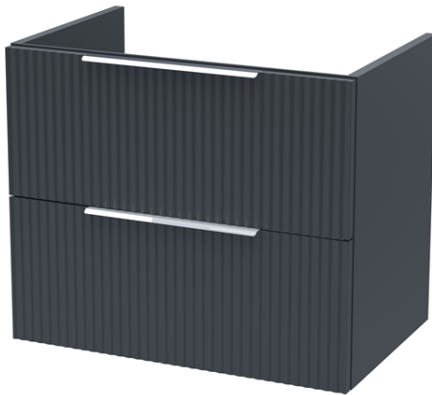

Sales Code: DFF1493C

Description: 1200 W/H 4-Drawer Vanity & Double Basin

Packaging Details

Barcode: 5056462679310

Sales Code: FLU1493

Description: 600 W/H 2-Drawer Unit

Product Dimensions

Height (mm):	500
Width (mm):	600
Depth (mm):	383
Nett Weight (kg):	22.5

Packaging Dimensions

Height (mm):	520
Width (mm):	620
Depth (mm):	405
Gross Weight (kg):	23

Packaging Data

Box Colour:	Brown Cardboard Box - Printed
Box Qty:	0
Label Size:	0 x 0
Label Colour:	Not Applicable
Label Qty:	0

Outer Box Dimensions (If Applicable)

Height (mm):	
Width (mm):	
Depth (mm):	
Gross Weight (kg):	
Barcode:	5056462661056

Product Details

Country of Origin:	China
Fitting Instruction:	No
CE & UKCA:	
FSC Certified Materials:	Yes
Colour:	Satin Anthracite
Construction Method:	Cam & Wood Dowel
Construction Type:	Rigid
Cabinet Finish:	MFC Painted Gloss
Fascia Finish:	Mdf Painted Gloss
Cabinet Thickness (mm):	16
Fascia Thickness (mm):	18
Drawer Included:	Yes
Drawer Type:	80mm High Metal Softclose
No of Shelves:	0
Hinge Type:	Not Applicable
Hinge Included:	No
Adjustable Legs:	No, Not Required
Fixings Included:	Yes
Handle Style:	Modern
Waste Shroud:	Yes
Handle Included:	Yes, Supplied
Handle Type:	D-Shape

Sales Code: PMB424

Description: Double Polymarble Basin 1205 X 390

Product Dimensions

Height (mm):	390
Width (mm):	1205
Depth (mm):	157
Nett Weight (kg):	18.12

Packaging Dimensions

Height (mm):	100
Width (mm):	1205
Depth (mm):	400
Gross Weight (kg):	18.12