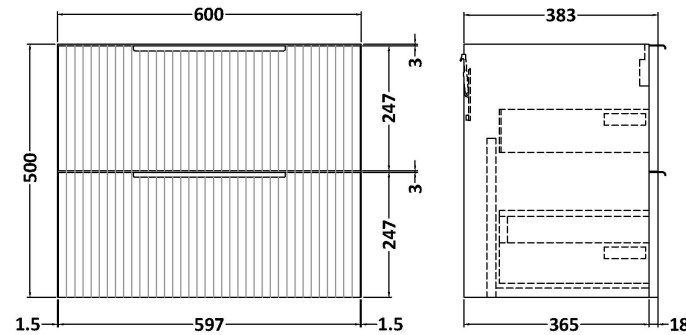

Sales Code: DFF893C

Description: 1200 W/H 4-Drawer Vanity & Double Basin

Packaging Details

Barcode: 5056462679341

Sales Code: FLU893

Description: 600 W/H 2-Drawer Unit

Product Dimensions

Height (mm):	500
Width (mm):	600
Depth (mm):	383
Nett Weight (kg):	22.5

Packaging Dimensions

Height (mm):	520
Width (mm):	620
Depth (mm):	405
Gross Weight (kg):	23

Packaging Data

Box Colour:	Brown Cardboard Box - Printed
Box Qty:	0
Label Size:	0 x 0
Label Colour:	Not Applicable
Label Qty:	0

Outer Box Dimensions (If Applicable)

Height (mm):	
Width (mm):	
Depth (mm):	
Gross Weight (kg):	
Barcode:	5056462654737

Product Details

Country of Origin:	China
Fitting Instruction:	No
CE & UKCA:	
FSC Certified Materials:	Yes
Colour:	Satin Green
Construction Method:	Cam & Wood Dowel
Construction Type:	Rigid
Cabinet Finish:	MFC Painted Gloss
Fascia Finish:	Mdf Painted Gloss
Cabinet Thickness (mm):	16
Fascia Thickness (mm):	18
Drawer Included:	Yes
Drawer Type:	80mm High Metal Softclose
No of Shelves:	0
Hinge Type:	Not Applicable
Hinge Included:	No
Adjustable Legs:	No, Not Required
Fixings Included:	Yes
Handle Style:	Modern
Waste Shroud:	Yes
Handle Included:	Yes, Supplied
Handle Type:	D-Shape

Sales Code: PMB424

Description: Double Polymarble Basin 1205 X 390

Product Dimensions

Height (mm):	390
Width (mm):	1205
Depth (mm):	157
Nett Weight (kg):	18.12

Packaging Dimensions

Height (mm):	100
Width (mm):	1205
Depth (mm):	400
Gross Weight (kg):	18.12