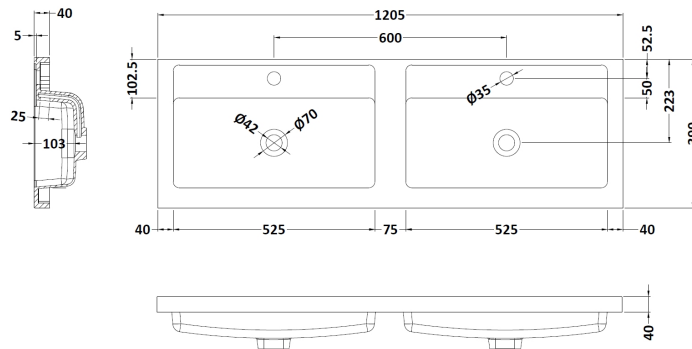

Packaging Dimensions

Height (mm):	520
Width (mm):	620
Depth (mm):	405
Gross Weight (kg):	23

Packaging Data

Box Colour:	Brown Cardboard Box - Printed
Box Qty:	0
Label Size:	0 x 0
Label Colour:	Not Applicable
Label Qty:	0

Outer Box Dimensions (If Applicable)

Height (mm):	
Width (mm):	
Depth (mm):	
Gross Weight (kg):	
Barcode:	5056462654737

Product Details

Country of Origin:	China
Fitting Instruction:	No
CE & UKCA:	
FSC Certified Materials:	Yes
Colour:	Satin Green
Construction Method:	Cam & Wood Dowel
Construction Type:	Rigid
Cabinet Finish:	MFC Painted Gloss
Fascia Finish:	Mdf Painted Gloss
Cabinet Thickness (mm):	16
Fascia Thickness (mm):	18
Drawer Included:	Yes
Drawer Type:	80mm High Metal Softclose
No of Shelves:	0
Hinge Type:	Not Applicable
Hinge Included:	No
Adjustable Legs:	No, Not Required
Fixings Included:	Yes
Handle Style:	Modern
Waste Shroud:	Yes
Handle Included:	Yes, Supplied
Handle Type:	D-Shape

Sales Code: PMB424

Description: Double Polymarble Basin 1205 X 390

Product Dimensions

Height (mm):	390
Width (mm):	1205
Depth (mm):	157
Nett Weight (kg):	18.12

Packaging Dimensions

Height (mm):	100
Width (mm):	1205
Depth (mm):	400
Gross Weight (kg):	18.12

Packaging Data

Box Colour:	Brown Cardboard Box - Printed
Box Qty:	1
Label Size:	100 x 50
Label Colour:	White Label
Label Qty:	2

Outer Box Dimensions (If Applicable)

Height (mm):	
Width (mm):	
Depth (mm):	
Gross Weight (kg):	
Barcode:	5056211815136