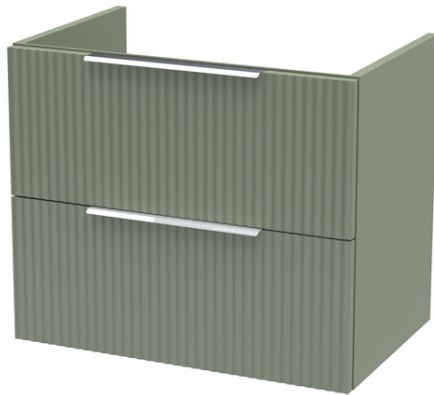

Sales Code: DFF893C

Description: 1200 W/H 4-Drawer Vanity & Double Basin

Packaging Details

Barcode: 5056462679341

Sales Code: FLU893

Description: 600 W/H 2-Drawer Unit

Product Dimensions

Height (mm):	500
Width (mm):	600
Depth (mm):	383
Nett Weight (kg):	22.5

Packaging Dimensions

Height (mm):	520
Width (mm):	620
Depth (mm):	405
Gross Weight (kg):	23

Packaging Data

Box Colour:	Brown Cardboard Box - Printed
Box Qty:	0
Label Size:	0 x 0
Label Colour:	Not Applicable
Label Qty:	0

Outer Box Dimensions (If Applicable)

Height (mm):	
Width (mm):	
Depth (mm):	
Gross Weight (kg):	
Barcode:	5056462654737

Product Details

Country of Origin:	China
Fitting Instruction:	No
CE & UKCA:	
FSC Certified Materials:	Yes
Colour:	Satin Green
Construction Method:	Cam & Wood Dowel
Construction Type:	Rigid
Cabinet Finish:	MFC Painted Gloss
Fascia Finish:	Mdf Painted Gloss
Cabinet Thickness (mm):	16
Fascia Thickness (mm):	18
Drawer Included:	Yes
Drawer Type:	80mm High Metal Softclose
No of Shelves:	0
Hinge Type:	Not Applicable
Hinge Included:	No
Adjustable Legs:	No, Not Required
Fixings Included:	Yes
Handle Style:	Modern
Waste Shroud:	Yes
Handle Included:	Yes, Supplied
Handle Type:	D-Shape

Sales Code: PMB424

Description: Double Polymarble Basin 1205 X 390

Product Dimensions

Height (mm):	390
Width (mm):	1205
Depth (mm):	157
Nett Weight (kg):	18.12

Packaging Dimensions

Height (mm):	100
Width (mm):	1205
Depth (mm):	400
Gross Weight (kg):	18.12