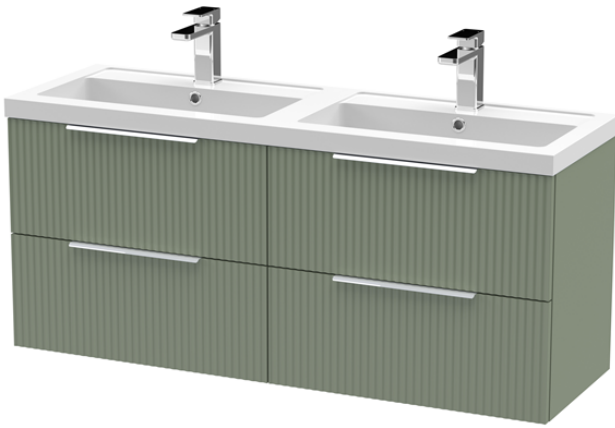

Sales Code: DFF893C

Description: 1200 W/H 4-Drawer Vanity & Double Basin

Packaging Details

Barcode: 5056462679341

Sales Code: FLU893

Description: 600 W/H 2-Drawer Unit

Product Dimensions

Height (mm):	500
Width (mm):	600
Depth (mm):	383
Nett Weight (kg):	22.5

Packaging Dimensions

Height (mm):	520
Width (mm):	620
Depth (mm):	405
Gross Weight (kg):	23

Packaging Data

Box Colour:	Brown Cardboard Box - Printed
Box Qty:	0
Label Size:	0 x 0
Label Colour:	Not Applicable
Label Qty:	0

Outer Box Dimensions (If Applicable)

Height (mm):	
Width (mm):	
Depth (mm):	
Gross Weight (kg):	
Barcode:	5056462654737

Product Details

Country of Origin:	China
Fitting Instruction:	No
CE & UKCA:	
FSC Certified Materials:	Yes
Colour:	Satin Green
Construction Method:	Cam & Wood Dowel
Construction Type:	Rigid
Cabinet Finish:	MFC Painted Gloss
Fascia Finish:	Mdf Painted Gloss
Cabinet Thickness (mm):	16
Fascia Thickness (mm):	18
Drawer Included:	Yes
Drawer Type:	80mm High Metal Softclose
No of Shelves:	0
Hinge Type:	Not Applicable
Hinge Included:	No
Adjustable Legs:	No, Not Required
Fixings Included:	Yes
Handle Style:	Modern
Waste Shroud:	Yes
Handle Included:	Yes, Supplied
Handle Type:	D-Shape

Sales Code: PMB424

Description: Double Polymarble Basin 1205 X 390

Product Dimensions

Height (mm):	390
Width (mm):	1205
Depth (mm):	157
Nett Weight (kg):	18.12

Packaging Dimensions

Height (mm):	100
Width (mm):	1205
Depth (mm):	400
Gross Weight (kg):	18.12