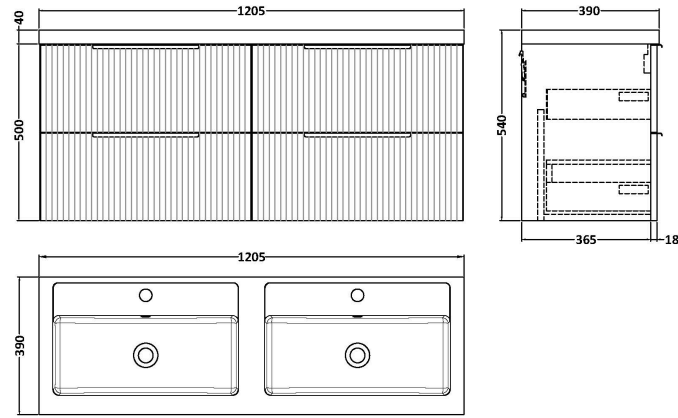

Sales Code: DFF893C

Description: 1200 W/H 4-Drawer Vanity & Double Basin

Packaging Details

Barcode: 5056462679341

Sales Code: FLU893

Description: 600 W/H 2-Drawer Unit

Product Dimensions

Height (mm):	500
Width (mm):	600
Depth (mm):	383
Nett Weight (kg):	22.5

Packaging Dimensions

Height (mm):	520
Width (mm):	620
Depth (mm):	405
Gross Weight (kg):	23

Packaging Data

Box Colour:	Brown Cardboard Box - Printed
Box Qty:	0
Label Size:	0 x 0
Label Colour:	Not Applicable
Label Qty:	0

Outer Box Dimensions (If Applicable)

Height (mm):	
Width (mm):	
Depth (mm):	
Gross Weight (kg):	
Barcode:	5056462654737

Product Details

Country of Origin:	China
Fitting Instruction:	No
CE & UKCA:	
FSC Certified Materials:	Yes
Colour:	Satin Green
Construction Method:	Cam & Wood Dowel
Construction Type:	Rigid
Cabinet Finish:	MFC Painted Gloss
Fascia Finish:	Mdf Painted Gloss
Cabinet Thickness (mm):	16
Fascia Thickness (mm):	18
Drawer Included:	Yes
Drawer Type:	80mm High Metal Softclose
No of Shelves:	0
Hinge Type:	Not Applicable
Hinge Included:	No
Adjustable Legs:	No, Not Required
Fixings Included:	Yes
Handle Style:	Modern
Waste Shroud:	Yes
Handle Included:	Yes, Supplied
Handle Type:	D-Shape

Sales Code: PMB424

Description: Double Polymarble Basin 1205 X 390

Product Dimensions

Height (mm):	390
Width (mm):	1205
Depth (mm):	157
Nett Weight (kg):	18.12

Packaging Dimensions

Height (mm):	100
Width (mm):	1205
Depth (mm):	400
Gross Weight (kg):	18.12