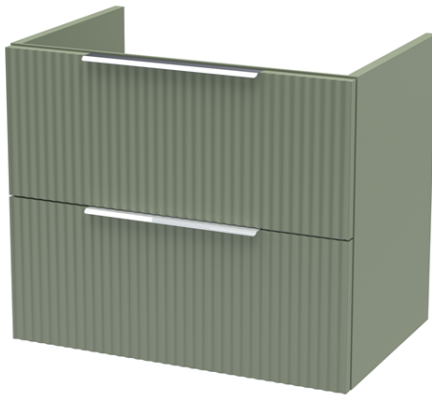

Sales Code: DFF893W2

Description: 1200 W/H 4-Drawer Vanity & Worktop

Packaging Details

Barcode: 5056462679358

Sales Code: FLU893

Description: 600 W/H 2-Drawer Unit

Product Dimensions

Height (mm):	500
Width (mm):	600
Depth (mm):	383
Nett Weight (kg):	22.5

Packaging Dimensions

Height (mm):	520
Width (mm):	620
Depth (mm):	405
Gross Weight (kg):	23

Packaging Data

Box Colour:	Brown Cardboard Box - Printed
Box Qty:	0
Label Size:	0 x 0
Label Colour:	Not Applicable
Label Qty:	0

Outer Box Dimensions (If Applicable)

Height (mm):	
Width (mm):	
Depth (mm):	
Gross Weight (kg):	
Barcode:	5056462654737

Product Details

Country of Origin:	China
Fitting Instruction:	No
CE & UKCA:	
FSC Certified Materials:	Yes
Colour:	Satin Green
Construction Method:	Cam & Wood Dowel
Construction Type:	Rigid
Cabinet Finish:	MFC Painted Gloss
Fascia Finish:	Mdf Painted Gloss
Cabinet Thickness (mm):	16
Fascia Thickness (mm):	18
Drawer Included:	Yes
Drawer Type:	80mm High Metal Softclose
No of Shelves:	0
Hinge Type:	Not Applicable
Hinge Included:	No
Adjustable Legs:	No, Not Required
Fixings Included:	Yes
Handle Style:	Modern
Waste Shroud:	Yes
Handle Included:	Yes, Supplied
Handle Type:	D-Shape

Sales Code: MWT820

Description: 1200 Worktop (1205X390x18mm)

Product Dimensions

Height (mm):	18
Width (mm):	1205
Depth (mm):	390
Nett Weight (kg):	5

Packaging Dimensions

Height (mm):	25
Width (mm):	1225
Depth (mm):	410
Gross Weight (kg):	5