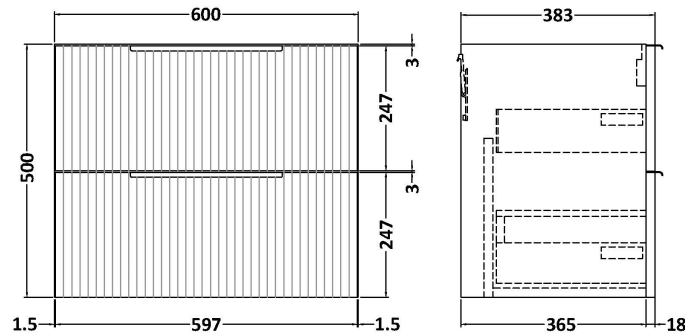

Sales Code: DFF893W2

Description: 1200 W/H 4-Drawer Vanity & Worktop

Packaging Details

Barcode: 5056462679358

Sales Code: FLU893

Description: 600 W/H 2-Drawer Unit

Product Dimensions

Height (mm):	500
Width (mm):	600
Depth (mm):	383
Nett Weight (kg):	22.5

Packaging Dimensions

Height (mm):	520
Width (mm):	620
Depth (mm):	405
Gross Weight (kg):	23

Packaging Data

Box Colour:	Brown Cardboard Box - Printed
Box Qty:	0
Label Size:	0 x 0
Label Colour:	Not Applicable
Label Qty:	0

Outer Box Dimensions (If Applicable)

Height (mm):	
Width (mm):	
Depth (mm):	
Gross Weight (kg):	
Barcode:	5056462654737

Product Details

Country of Origin:	China
Fitting Instruction:	No
CE & UKCA:	
FSC Certified Materials:	Yes
Colour:	Satin Green
Construction Method:	Cam & Wood Dowel
Construction Type:	Rigid
Cabinet Finish:	MFC Painted Gloss
Fascia Finish:	Mdf Painted Gloss
Cabinet Thickness (mm):	16
Fascia Thickness (mm):	18
Drawer Included:	Yes
Drawer Type:	80mm High Metal Softclose
No of Shelves:	0
Hinge Type:	Not Applicable
Hinge Included:	No
Adjustable Legs:	No, Not Required
Fixings Included:	Yes
Handle Style:	Modern
Waste Shroud:	Yes
Handle Included:	Yes, Supplied
Handle Type:	D-Shape

Sales Code: MWT820

Description: 1200 Worktop (1205X390x18mm)

Product Dimensions

Height (mm):	18
Width (mm):	1205
Depth (mm):	390
Nett Weight (kg):	5

Packaging Dimensions

Height (mm):	25
Width (mm):	1225
Depth (mm):	410
Gross Weight (kg):	5