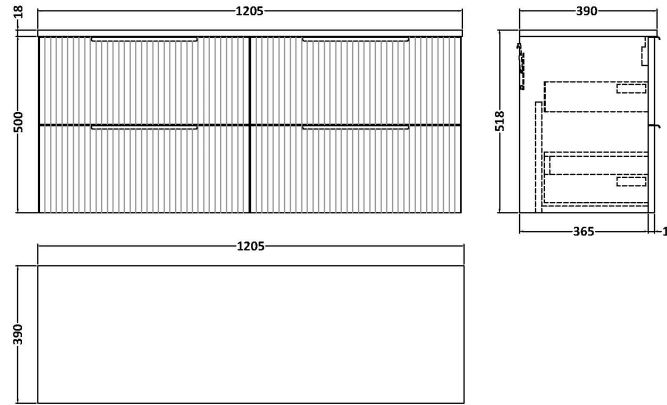

Sales Code: DFF893W2

Description: 1200 W/H 4-Drawer Vanity & Worktop

Packaging Details

Barcode: 5056462679358

Sales Code: FLU893

Description: 600 W/H 2-Drawer Unit

Product Dimensions

Height (mm):	500
Width (mm):	600
Depth (mm):	383
Nett Weight (kg):	22.5

Packaging Dimensions

Height (mm):	520
Width (mm):	620
Depth (mm):	405
Gross Weight (kg):	23

Packaging Data

Box Colour:	Brown Cardboard Box - Printed
Box Qty:	0
Label Size:	0 x 0
Label Colour:	Not Applicable
Label Qty:	0

Outer Box Dimensions (If Applicable)

Height (mm):	
Width (mm):	
Depth (mm):	
Gross Weight (kg):	
Barcode:	5056462654737

Product Details

Country of Origin:	China
Fitting Instruction:	No
CE & UKCA:	
FSC Certified Materials:	Yes
Colour:	Satin Green
Construction Method:	Cam & Wood Dowel
Construction Type:	Rigid
Cabinet Finish:	MFC Painted Gloss
Fascia Finish:	Mdf Painted Gloss
Cabinet Thickness (mm):	16
Fascia Thickness (mm):	18
Drawer Included:	Yes
Drawer Type:	80mm High Metal Softclose
No of Shelves:	0
Hinge Type:	Not Applicable
Hinge Included:	No
Adjustable Legs:	No, Not Required
Fixings Included:	Yes
Handle Style:	Modern
Waste Shroud:	Yes
Handle Included:	Yes, Supplied
Handle Type:	D-Shape

Sales Code: MWT820

Description: 1200 Worktop (1205X390x18mm)

Product Dimensions

Height (mm):	18
Width (mm):	1205
Depth (mm):	390
Nett Weight (kg):	5

Packaging Dimensions

Height (mm):	25
Width (mm):	1225
Depth (mm):	410
Gross Weight (kg):	5