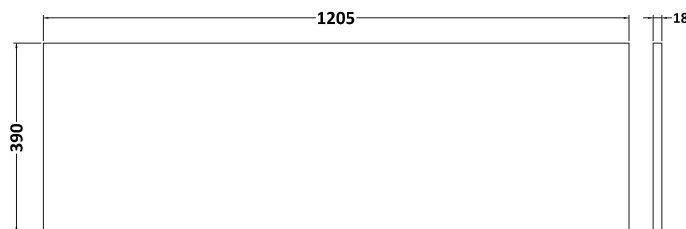

Packaging Dimensions

Height (mm):	520
Width (mm):	620
Depth (mm):	405
Gross Weight (kg):	23

Packaging Data

Box Colour:	Brown Cardboard Box - Printed
Box Qty:	0
Label Size:	0 x 0
Label Colour:	Not Applicable
Label Qty:	0

Outer Box Dimensions (If Applicable)

Height (mm):	
Width (mm):	
Depth (mm):	
Gross Weight (kg):	
Barcode:	5056462654737

Product Details

Country of Origin:	China
Fitting Instruction:	No
CE & UKCA:	
FSC Certified Materials:	Yes
Colour:	Satin Green
Construction Method:	Cam & Wood Dowel
Construction Type:	Rigid
Cabinet Finish:	MFC Painted Gloss
Fascia Finish:	Mdf Painted Gloss
Cabinet Thickness (mm):	16
Fascia Thickness (mm):	18
Drawer Included:	Yes
Drawer Type:	80mm High Metal Softclose
No of Shelves:	0
Hinge Type:	Not Applicable
Hinge Included:	No
Adjustable Legs:	No, Not Required
Fixings Included:	Yes
Handle Style:	Modern
Waste Shroud:	Yes
Handle Included:	Yes, Supplied
Handle Type:	D-Shape

Sales Code: MWT820

Description: 1200 Worktop (1205X390x18mm)

Product Dimensions

Height (mm):	18
Width (mm):	1205
Depth (mm):	390
Nett Weight (kg):	5

Packaging Dimensions

Height (mm):	25
Width (mm):	1225
Depth (mm):	410
Gross Weight (kg):	5

Packaging Data

Box Colour:	Brown Cardboard Box - Printed
Box Qty:	1
Label Size:	100 x 50
Label Colour:	Not Applicable
Label Qty:	0

Outer Box Dimensions (If Applicable)

Height (mm):	
Width (mm):	
Depth (mm):	
Gross Weight (kg):	
Barcode:	5056462654997