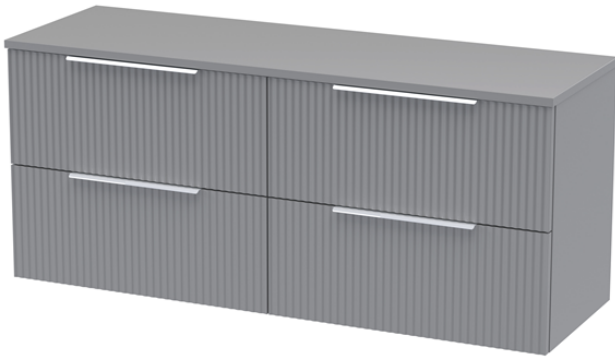

Sales Code: DFF293W2

Description: 1200 W/H 4-Drawer Vanity & Worktop

Packaging Details

Barcode: 5056462679266

Sales Code: FLU293

Description: 600 W/H 2-Drawer Unit

Product Dimensions

Height (mm):	500
Width (mm):	600
Depth (mm):	383
Nett Weight (kg):	22.5

Packaging Dimensions

Height (mm):	520
Width (mm):	620
Depth (mm):	405
Gross Weight (kg):	23

Packaging Data

Box Colour:	Brown Cardboard Box - Printed
Box Qty:	0
Label Size:	0 x 0
Label Colour:	Not Applicable
Label Qty:	0

Outer Box Dimensions (If Applicable)

Height (mm):	
Width (mm):	
Depth (mm):	
Gross Weight (kg):	
Barcode:	5056462654713

Product Details

Country of Origin:	China
Fitting Instruction:	No
CE & UKCA:	
FSC Certified Materials:	Yes
Colour:	Satin Grey
Construction Method:	Cam & Wood Dowel
Construction Type:	Rigid
Cabinet Finish:	MFC Painted Gloss
Fascia Finish:	Mdf Painted Gloss
Cabinet Thickness (mm):	16
Fascia Thickness (mm):	18
Drawer Included:	Yes
Drawer Type:	80mm High Metal Softclose
No of Shelves:	0
Hinge Type:	Not Applicable
Hinge Included:	No
Adjustable Legs:	No, Not Required
Fixings Included:	Yes
Handle Style:	Modern
Waste Shroud:	Yes
Handle Included:	Yes, Supplied
Handle Type:	D-Shape

Sales Code: MWT220

Description: 1200 Worktop (1205X390x18mm)

Product Dimensions

Height (mm):	18
Width (mm):	1205
Depth (mm):	390
Nett Weight (kg):	5

Packaging Dimensions

Height (mm):	25
Width (mm):	1225
Depth (mm):	410
Gross Weight (kg):	5