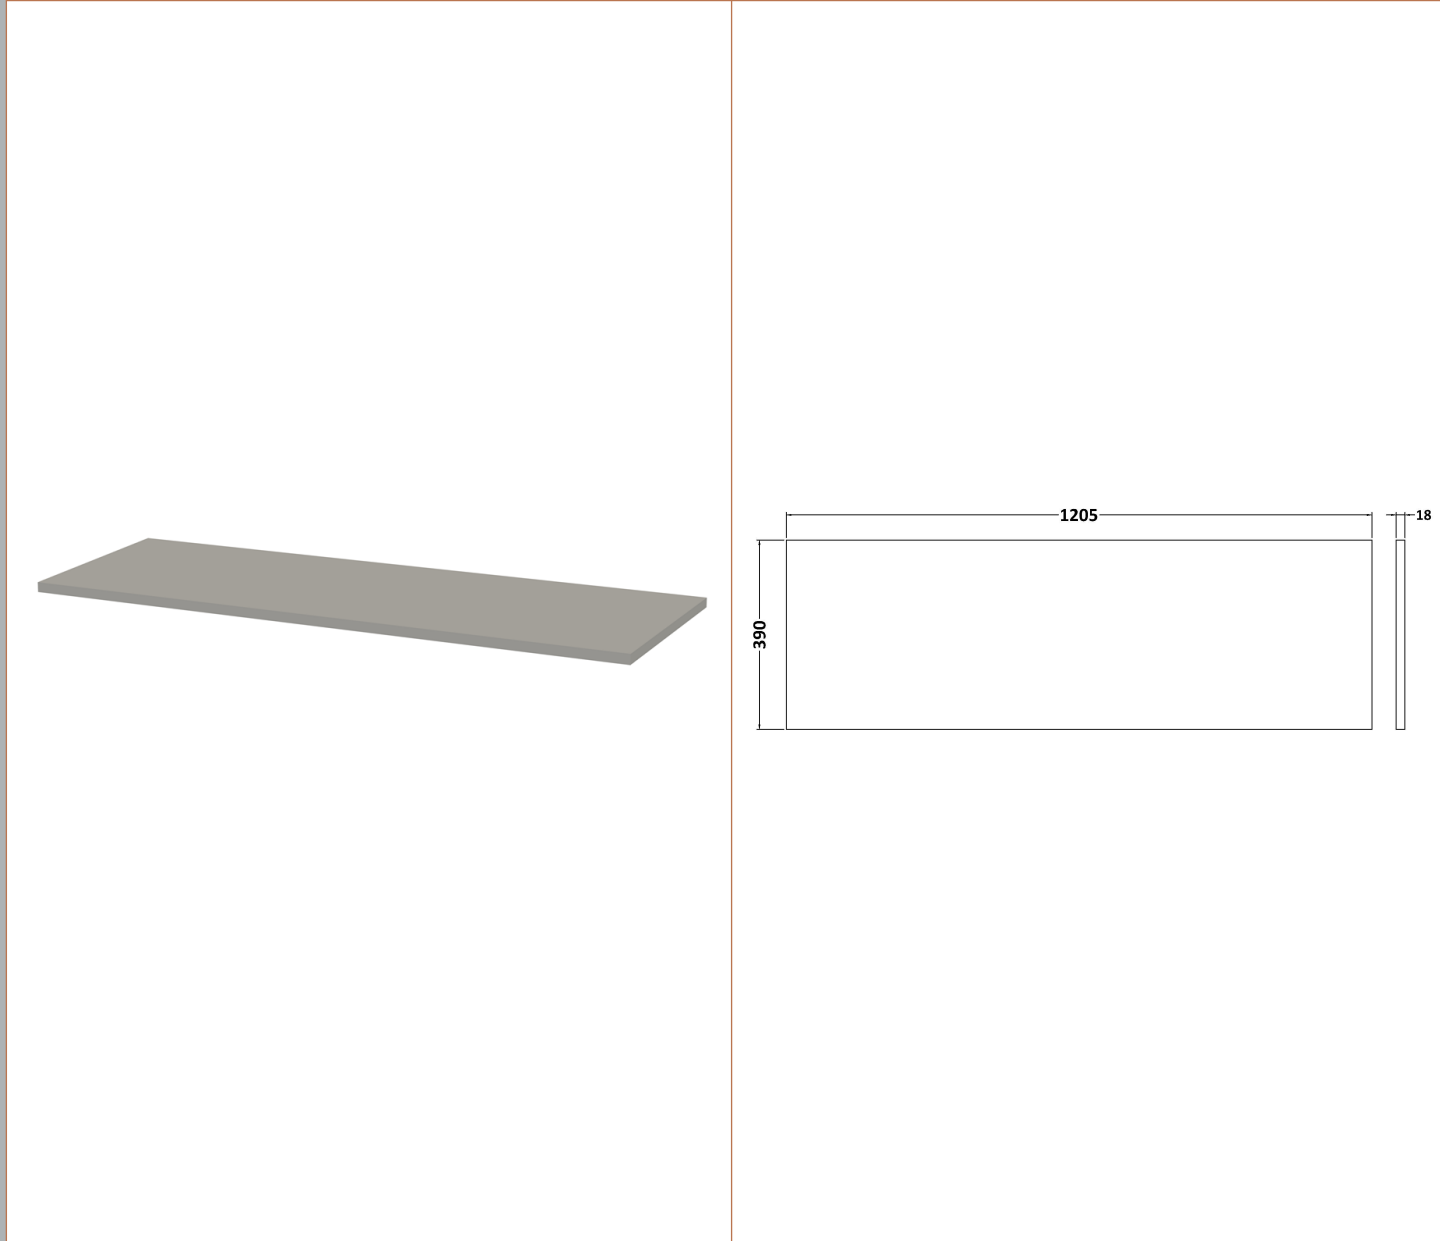

Sales Code: DFF293W2

Description: 1200 W/H 4-Drawer Vanity & Worktop

Packaging Details

Barcode: 5056462679266

Sales Code: FLU293

Description: 600 W/H 2-Drawer Unit

Product Dimensions

Height (mm):	500
Width (mm):	600
Depth (mm):	383
Nett Weight (kg):	22.5

Outer Box Dimensions (If Applicable)

Height (mm):	
Width (mm):	
Depth (mm):	
Gross Weight (kg):	
Barcode:	5056462654713

Product Details

Country of Origin:	China
Fitting Instruction:	No
CE & UKCA:	
FSC Certified Materials:	Yes
Colour:	Satin Grey
Construction Method:	Cam & Wood Dowel
Construction Type:	Rigid
Cabinet Finish:	MFC Painted Gloss
Fascia Finish:	Mdf Painted Gloss
Cabinet Thickness (mm):	16
Fascia Thickness (mm):	18
Drawer Included:	Yes
Drawer Type:	80mm High Metal Softclose
No of Shelves:	0
Hinge Type:	Not Applicable
Hinge Included:	No
Adjustable Legs:	No, Not Required
Fixings Included:	Yes
Handle Style:	Modern
Waste Shroud:	Yes
Handle Included:	Yes, Supplied
Handle Type:	D-Shape

Sales Code: MWT220

Description: 1200 Worktop (1205X390x18mm)

Product Dimensions

Height (mm):	18
Width (mm):	1205
Depth (mm):	390
Nett Weight (kg):	5

Packaging Dimensions

Height (mm):	25
Width (mm):	1225
Depth (mm):	410
Gross Weight (kg):	5