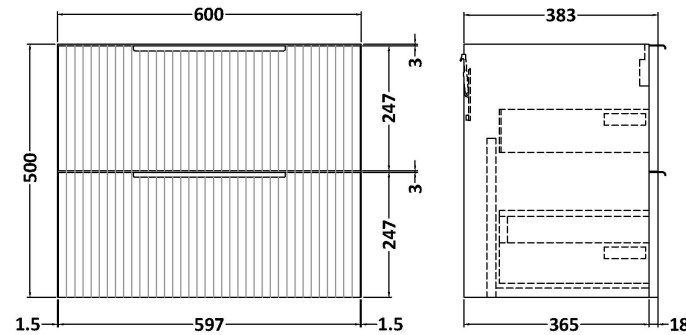

Sales Code: DFF293W2

Description: 1200 W/H 4-Drawer Vanity & Worktop

Packaging Details

Barcode: 5056462679266

Sales Code: FLU293

Description: 600 W/H 2-Drawer Unit

Product Dimensions

Height (mm):	500
Width (mm):	600
Depth (mm):	383
Nett Weight (kg):	22.5

Packaging Dimensions

Height (mm):	520
Width (mm):	620
Depth (mm):	405
Gross Weight (kg):	23

Packaging Data

Box Colour:	Brown Cardboard Box - Printed
Box Qty:	0
Label Size:	0 x 0
Label Colour:	Not Applicable
Label Qty:	0

Outer Box Dimensions (If Applicable)

Height (mm):	
Width (mm):	
Depth (mm):	
Gross Weight (kg):	
Barcode:	5056462654713

Product Details

Country of Origin:	China
Fitting Instruction:	No
CE & UKCA:	
FSC Certified Materials:	Yes
Colour:	Satin Grey
Construction Method:	Cam & Wood Dowel
Construction Type:	Rigid
Cabinet Finish:	MFC Painted Gloss
Fascia Finish:	Mdf Painted Gloss
Cabinet Thickness (mm):	16
Fascia Thickness (mm):	18
Drawer Included:	Yes
Drawer Type:	80mm High Metal Softclose
No of Shelves:	0
Hinge Type:	Not Applicable
Hinge Included:	No
Adjustable Legs:	No, Not Required
Fixings Included:	Yes
Handle Style:	Modern
Waste Shroud:	Yes
Handle Included:	Yes, Supplied
Handle Type:	D-Shape

Sales Code: MWT220

Description: 1200 Worktop (1205X390x18mm)

Product Dimensions

Height (mm):	18
Width (mm):	1205
Depth (mm):	390
Nett Weight (kg):	5

Packaging Dimensions

Height (mm):	25
Width (mm):	1225
Depth (mm):	410
Gross Weight (kg):	5