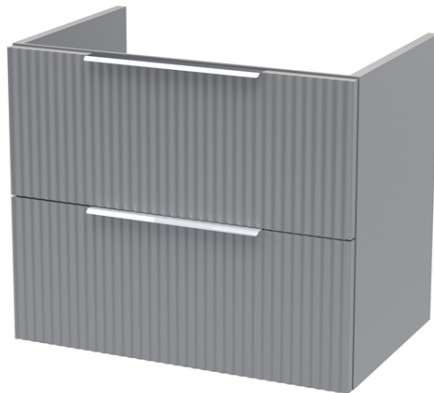

Sales Code: DFF293W2

Description: 1200 W/H 4-Drawer Vanity & Worktop

Packaging Details

Barcode: 5056462679266

Sales Code: FLU293

Description: 600 W/H 2-Drawer Unit

Product Dimensions

Height (mm):	500
Width (mm):	600
Depth (mm):	383
Nett Weight (kg):	22.5

Packaging Dimensions

Height (mm):	520
Width (mm):	620
Depth (mm):	405
Gross Weight (kg):	23

Packaging Data

Box Colour:	Brown Cardboard Box - Printed
Box Qty:	0
Label Size:	0 x 0
Label Colour:	Not Applicable
Label Qty:	0

Outer Box Dimensions (If Applicable)

Height (mm):	
Width (mm):	
Depth (mm):	
Gross Weight (kg):	
Barcode:	5056462654713

Product Details

Country of Origin:	China
Fitting Instruction:	No
CE & UKCA:	
FSC Certified Materials:	Yes
Colour:	Satin Grey
Construction Method:	Cam & Wood Dowel
Construction Type:	Rigid
Cabinet Finish:	MFC Painted Gloss
Fascia Finish:	Mdf Painted Gloss
Cabinet Thickness (mm):	16
Fascia Thickness (mm):	18
Drawer Included:	Yes
Drawer Type:	80mm High Metal Softclose
No of Shelves:	0
Hinge Type:	Not Applicable
Hinge Included:	No
Adjustable Legs:	No, Not Required
Fixings Included:	Yes
Handle Style:	Modern
Waste Shroud:	Yes
Handle Included:	Yes, Supplied
Handle Type:	D-Shape

Sales Code: MWT220

Description: 1200 Worktop (1205X390x18mm)

Product Dimensions

Height (mm):	18
Width (mm):	1205
Depth (mm):	390
Nett Weight (kg):	5

Packaging Dimensions

Height (mm):	25
Width (mm):	1225
Depth (mm):	410
Gross Weight (kg):	5