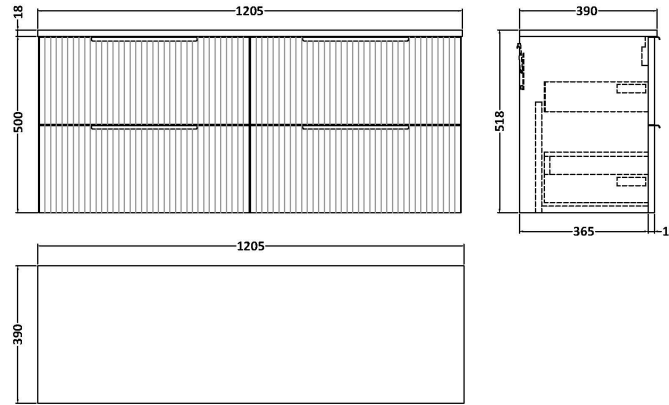

Sales Code: DFF293W2

Description: 1200 W/H 4-Drawer Vanity & Worktop

Packaging Details

Barcode: 5056462679266

Sales Code: FLU293

Description: 600 W/H 2-Drawer Unit

Product Dimensions

Height (mm):	500
Width (mm):	600
Depth (mm):	383
Nett Weight (kg):	22.5

Packaging Dimensions

Height (mm):	520
Width (mm):	620
Depth (mm):	405
Gross Weight (kg):	23

Packaging Data

Box Colour:	Brown Cardboard Box - Printed
Box Qty:	0
Label Size:	0 x 0
Label Colour:	Not Applicable
Label Qty:	0

Outer Box Dimensions (If Applicable)

Height (mm):	
Width (mm):	
Depth (mm):	
Gross Weight (kg):	
Barcode:	5056462654713

Product Details

Country of Origin:	China
Fitting Instruction:	No
CE & UKCA:	
FSC Certified Materials:	Yes
Colour:	Satin Grey
Construction Method:	Cam & Wood Dowel
Construction Type:	Rigid
Cabinet Finish:	MFC Painted Gloss
Fascia Finish:	Mdf Painted Gloss
Cabinet Thickness (mm):	16
Fascia Thickness (mm):	18
Drawer Included:	Yes
Drawer Type:	80mm High Metal Softclose
No of Shelves:	0
Hinge Type:	Not Applicable
Hinge Included:	No
Adjustable Legs:	No, Not Required
Fixings Included:	Yes
Handle Style:	Modern
Waste Shroud:	Yes
Handle Included:	Yes, Supplied
Handle Type:	D-Shape

Sales Code: MWT220

Description: 1200 Worktop (1205X390x18mm)

Product Dimensions

Height (mm):	18
Width (mm):	1205
Depth (mm):	390
Nett Weight (kg):	5

Packaging Dimensions

Height (mm):	25
Width (mm):	1225
Depth (mm):	410
Gross Weight (kg):	5