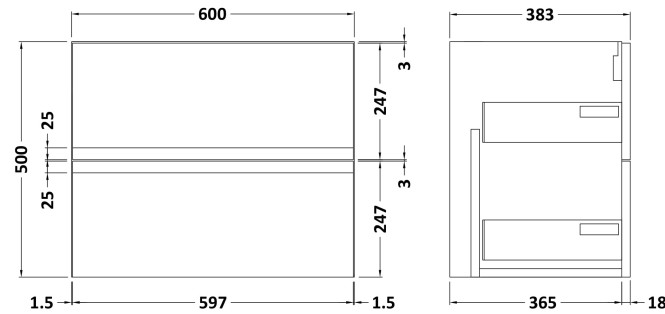

### Product Dimensions

Height (mm):	500
Width (mm):	610
Depth (mm):	383
Nett Weight (kg):	21.5

### Packaging Dimensions

Height (mm):	500
Width (mm):	595
Depth (mm):	383
Gross Weight (kg):	22

### Product Dimensions

Height (mm):	22
Width (mm):	605
Depth (mm):	390
Nett Weight (kg):	2

### Packaging Dimensions

Height (mm):	25
Width (mm):	610
Depth (mm):	455
Gross Weight (kg):	2