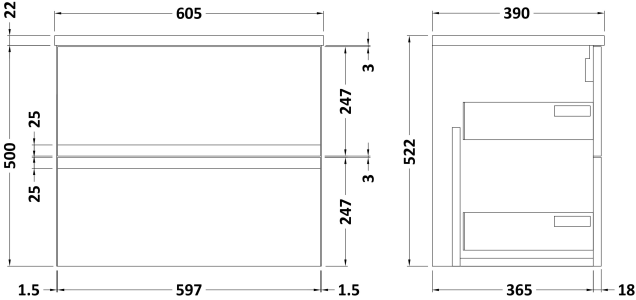

Sales Code: URB804LSW

Description: 600 W/H 2-Drawer Unit & Laminate Top

Packaging Details

Barcode: 5056462674551