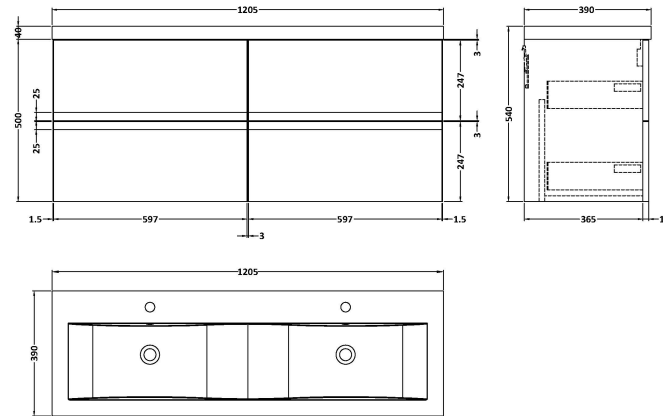

Sales Code: URB804F

Description: 1200 W/H 4-Drawer Vanity & Double Basin

Packaging Details

Barcode: 5056462674704