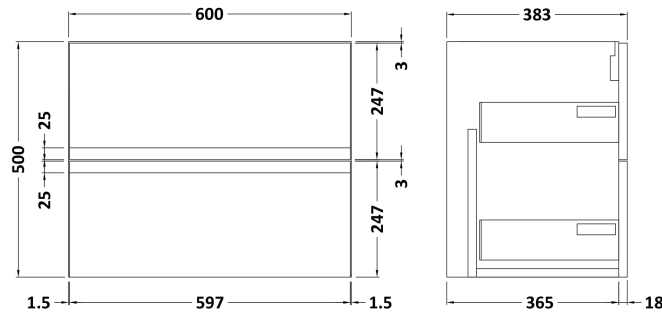

### Product Dimensions

Height (mm):	500
Width (mm):	610
Depth (mm):	383
Nett Weight (kg):	21.5

### Packaging Dimensions

Height (mm):	500
Width (mm):	595
Depth (mm):	383
Gross Weight (kg):	22

### Product Dimensions

Height (mm):	390
Width (mm):	1205
Depth (mm):	175
Nett Weight (kg):	27

### Packaging Dimensions

Height (mm):	205
Width (mm):	1270
Depth (mm):	510
Gross Weight (kg):	27