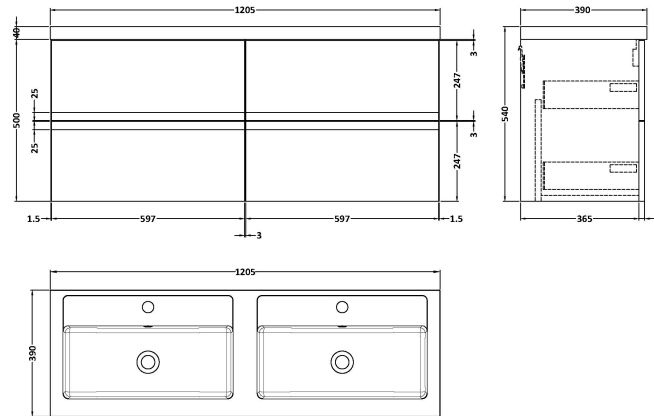

Sales Code: URB304C

Description: 1200 W/H 2-Drawer Unit & Double Basin

Packaging Details

Barcode: 5056462605821

Sales Code: URB393

Description: 600 W/H 2-Drawer Unit

Product Dimensions

Height (mm):	500
Width (mm):	610
Depth (mm):	383
Nett Weight (kg):	21.5

Packaging Dimensions

Height (mm):	500
Width (mm):	595
Depth (mm):	383
Gross Weight (kg):	22

Packaging Data

Box Colour:	Brown Cardboard Box
Box Qty:	1
Label Size:	100 x 50
Label Colour:	White Label
Label Qty:	2

Outer Box Dimensions (If Applicable)

Height (mm):	
Width (mm):	
Depth (mm):	
Gross Weight (kg):	
Barcode:	5056211890478

Product Details

Country of Origin:	China
Fitting Instruction:	No
CE & UKCA:	N/A
FSC Certified Materials:	Yes
Colour:	Satin Blue
Construction Method:	Cam & Wood Dowel
Construction Type:	Rigid
Cabinet Finish:	MFC Painted Matt
Fascia Finish:	Mdf Painted Matt
Cabinet Thickness (mm):	18
Fascia Thickness (mm):	18
Drawer Included:	Yes
Drawer Type:	80mm High Metal Softclose
No of Shelves:	0
Hinge Type:	Not Applicable
Hinge Included:	No
Adjustable Legs:	No
Fixings Included:	Yes
Handle Style:	Not Applicable
Waste Shroud:	Yes
Handle Included:	No, Not Required
Handle Type:	Handleless

Sales Code: PMB424

Description: Double Polymarble Basin 1205 X 390

Product Dimensions

Height (mm):	390
Width (mm):	1205
Depth (mm):	157
Nett Weight (kg):	18.12

Packaging Dimensions

Height (mm):	100
Width (mm):	1205
Depth (mm):	400
Gross Weight (kg):	18.12