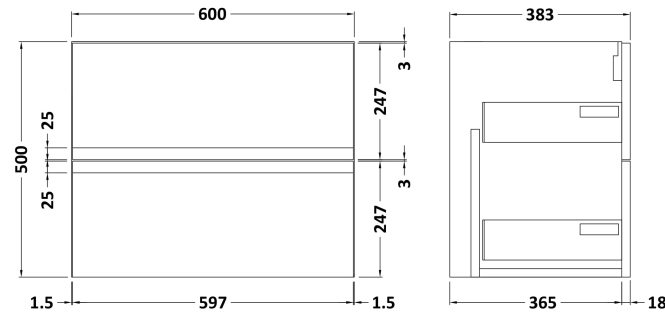

Sales Code: URB304C

Description: 1200 W/H 2-Drawer Unit & Double Basin

Packaging Details

Barcode: 5056462605821

Sales Code: URB393

Description: 600 W/H 2-Drawer Unit

Product Dimensions

Height (mm):	500
Width (mm):	610
Depth (mm):	383
Nett Weight (kg):	21.5

Packaging Dimensions

Height (mm):	500
Width (mm):	595
Depth (mm):	383
Gross Weight (kg):	22

Packaging Data

Box Colour:	Brown Cardboard Box
Box Qty:	1
Label Size:	100 x 50
Label Colour:	White Label
Label Qty:	2

Sales Code: PMB424

Description: Double Polymarble Basin 1205 X 390

Product Dimensions

Height (mm):	390
Width (mm):	1205
Depth (mm):	157
Nett Weight (kg):	18.12

Packaging Dimensions

Height (mm):	100
Width (mm):	1205
Depth (mm):	400
Gross Weight (kg):	18.12

Packaging Data

Box Colour:	Brown Cardboard Box - Printed
Box Qty:	1
Label Size:	100 x 50
Label Colour:	White Label
Label Qty:	2

Outer Box Dimensions (If Applicable)

Height (mm):	
Width (mm):	
Depth (mm):	
Gross Weight (kg):	
Barcode:	5056211815136