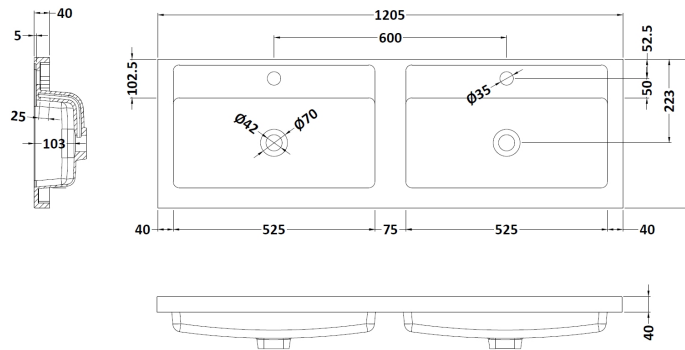

Sales Code: URB304C

Description: 1200 W/H 2-Drawer Unit & Double Basin

Packaging Details

Barcode: 5056462605821

Sales Code: URB393

Description: 600 W/H 2-Drawer Unit

Product Dimensions

Height (mm):	500
Width (mm):	610
Depth (mm):	383
Nett Weight (kg):	21.5

Packaging Dimensions

Height (mm):	500
Width (mm):	595
Depth (mm):	383
Gross Weight (kg):	22

Packaging Data

Box Colour:	Brown Cardboard Box
Box Qty:	1
Label Size:	100 x 50
Label Colour:	White Label
Label Qty:	2

Sales Code: PMB424

Description: Double Polymarble Basin 1205 X 390

Product Dimensions

Height (mm):	390
Width (mm):	1205
Depth (mm):	157
Nett Weight (kg):	18.12

Packaging Dimensions

Height (mm):	100
Width (mm):	1205
Depth (mm):	400
Gross Weight (kg):	18.12

Packaging Data

Box Colour:	Brown Cardboard Box - Printed
Box Qty:	1
Label Size:	100 x 50
Label Colour:	White Label
Label Qty:	2

Outer Box Dimensions (If Applicable)

Height (mm):	
Width (mm):	
Depth (mm):	
Gross Weight (kg):	
Barcode:	5056211815136