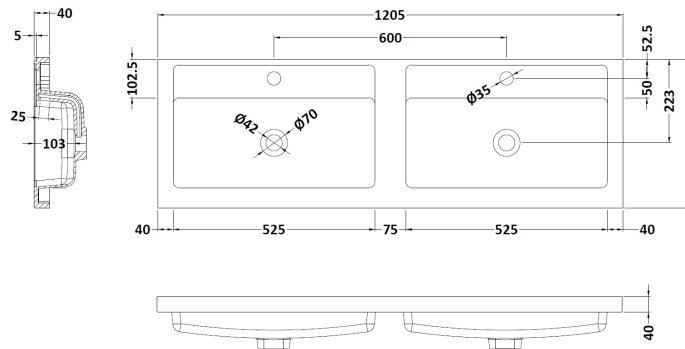

### Product Dimensions

Height (mm):	500
Width (mm):	610
Depth (mm):	383
Nett Weight (kg):	21.5

### Packaging Dimensions

Height (mm):	500
Width (mm):	595
Depth (mm):	383
Gross Weight (kg):	22

### Outer Box Dimensions (If Applicable)

Height (mm):	
Width (mm):	
Depth (mm):	
Gross Weight (kg):	
Barcode:	5056462659732

**Sales Code:** PMB424

**Description:** Double Polymarble Basin 1205 X 390

**Product Dimensions**

Height (mm):	390
Width (mm):	1205
Depth (mm):	157
Nett Weight (kg):	18.12

**Packaging Dimensions**

Height (mm):	100
Width (mm):	1205
Depth (mm):	400
Gross Weight (kg):	18.12