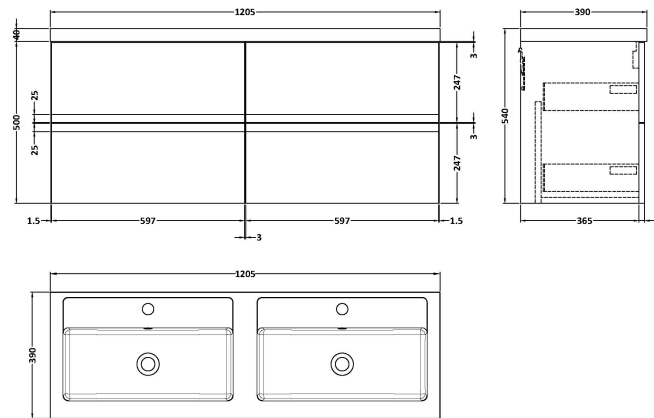

Sales Code: URB804C

Description: 1200 W/H 4-Drawer Vanity & Double Basin

Packaging Details

Barcode: 5056462674711