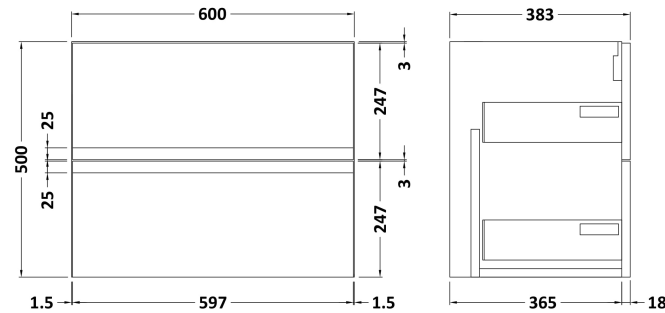

### Product Dimensions

Height (mm):	500
Width (mm):	610
Depth (mm):	383
Nett Weight (kg):	21.5

### Packaging Dimensions

Height (mm):	500
Width (mm):	595
Depth (mm):	383
Gross Weight (kg):	22

### Outer Box Dimensions (If Applicable)

Height (mm):	
Width (mm):	
Depth (mm):	
Gross Weight (kg):	
Barcode:	5056462659732

**Sales Code:** PMB424

**Description:** Double Polymarble Basin 1205 X 390

**Product Dimensions**

Height (mm):	390
Width (mm):	1205
Depth (mm):	157
Nett Weight (kg):	18.12

**Packaging Dimensions**

Height (mm):	100
Width (mm):	1205
Depth (mm):	400
Gross Weight (kg):	18.12