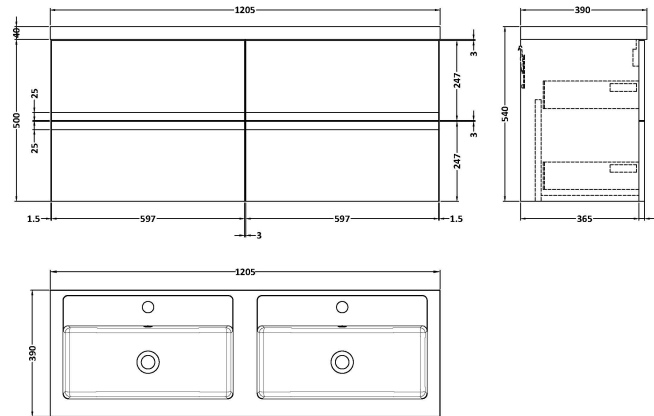

Sales Code: URB204C

Description: 1200 W/H 2-Drawer Unit & Double Basin

Packaging Details

Barcode: 5056462605814

Sales Code: URB293

Description: 600 W/H 2-Drawer Unit

Product Dimensions

Height (mm):	500
Width (mm):	610
Depth (mm):	383
Nett Weight (kg):	21.5

Packaging Dimensions

Height (mm):	500
Width (mm):	595
Depth (mm):	383
Gross Weight (kg):	22

Packaging Data

Box Colour:	Brown Cardboard Box
Box Qty:	1
Label Size:	100 x 50
Label Colour:	White Label
Label Qty:	2

Outer Box Dimensions (If Applicable)

Height (mm):	
Width (mm):	
Depth (mm):	
Gross Weight (kg):	
Barcode:	5056211890461

Product Details

Country of Origin:	China
Fitting Instruction:	No
CE & UKCA:	N/A
FSC Certified Materials:	Yes
Colour:	Satin Grey
Construction Method:	Cam & Wood Dowel
Construction Type:	Rigid
Cabinet Finish:	MFC Painted Matt
Fascia Finish:	Mdf Painted Matt
Cabinet Thickness (mm):	18
Fascia Thickness (mm):	18
Drawer Included:	Yes
Drawer Type:	80mm High Metal Softclose
No of Shelves:	0
Hinge Type:	Not Applicable
Hinge Included:	No
Adjustable Legs:	No
Fixings Included:	Yes
Handle Style:	Not Applicable
Waste Shroud:	Yes
Handle Included:	No, Not Required
Handle Type:	Handleless

Sales Code: PMB424

Description: Double Polymarble Basin 1205 X 390

Product Dimensions

Height (mm):	390
Width (mm):	1205
Depth (mm):	157
Nett Weight (kg):	18.12

Packaging Dimensions

Height (mm):	100
Width (mm):	1205
Depth (mm):	400
Gross Weight (kg):	18.12