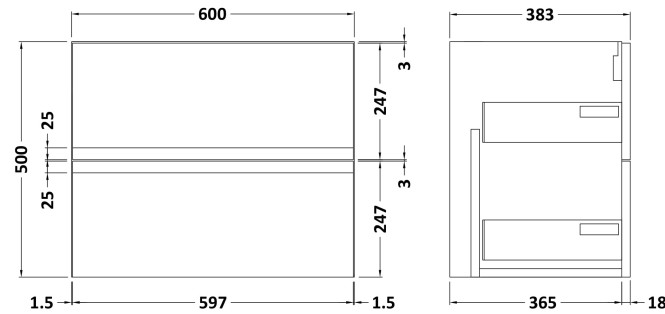

Sales Code: URB204C

Description: 1200 W/H 2-Drawer Unit & Double Basin

Packaging Details

Barcode: 5056462605814

Sales Code: URB293

Description: 600 W/H 2-Drawer Unit

Product Dimensions

Height (mm):	500
Width (mm):	610
Depth (mm):	383
Nett Weight (kg):	21.5

Packaging Dimensions

Height (mm):	500
Width (mm):	595
Depth (mm):	383
Gross Weight (kg):	22

Packaging Data

Box Colour:	Brown Cardboard Box
Box Qty:	1
Label Size:	100 x 50
Label Colour:	White Label
Label Qty:	2

Sales Code: PMB424

Description: Double Polymarble Basin 1205 X 390

Product Dimensions

Height (mm):	390
Width (mm):	1205
Depth (mm):	157
Nett Weight (kg):	18.12

Packaging Dimensions

Height (mm):	100
Width (mm):	1205
Depth (mm):	400
Gross Weight (kg):	18.12

Packaging Data

Box Colour:	Brown Cardboard Box - Printed
Box Qty:	1
Label Size:	100 x 50
Label Colour:	White Label
Label Qty:	2

Outer Box Dimensions (If Applicable)

Height (mm):	
Width (mm):	
Depth (mm):	
Gross Weight (kg):	
Barcode:	5056211815136