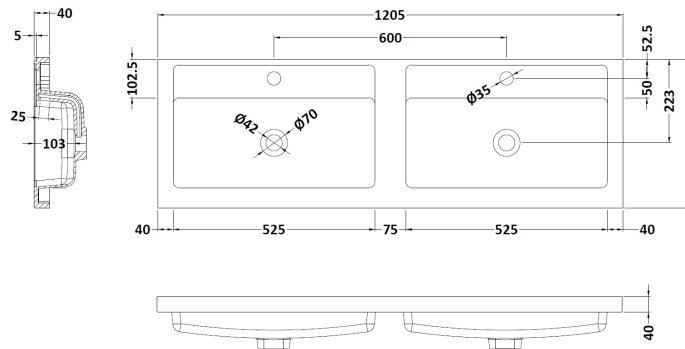

Sales Code: URB204C

Description: 1200 W/H 2-Drawer Unit & Double Basin

Packaging Details

Barcode: 5056462605814

Sales Code: URB293

Description: 600 W/H 2-Drawer Unit

Product Dimensions

Height (mm):	500
Width (mm):	610
Depth (mm):	383
Nett Weight (kg):	21.5

Packaging Dimensions

Height (mm):	500
Width (mm):	595
Depth (mm):	383
Gross Weight (kg):	22

Packaging Data

Box Colour:	Brown Cardboard Box
Box Qty:	1
Label Size:	100 x 50
Label Colour:	White Label
Label Qty:	2

Sales Code: PMB424

Description: Double Polymarble Basin 1205 X 390

Product Dimensions

Height (mm):	390
Width (mm):	1205
Depth (mm):	157
Nett Weight (kg):	18.12

Packaging Dimensions

Height (mm):	100
Width (mm):	1205
Depth (mm):	400
Gross Weight (kg):	18.12

Packaging Data

Box Colour:	Brown Cardboard Box - Printed
Box Qty:	1
Label Size:	100 x 50
Label Colour:	White Label
Label Qty:	2

Outer Box Dimensions (If Applicable)

Height (mm):	
Width (mm):	
Depth (mm):	
Gross Weight (kg):	
Barcode:	5056211815136